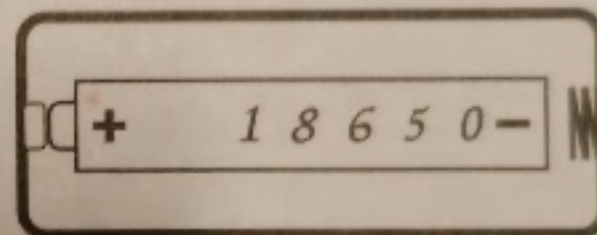

Battery assembly method

- Unscrew the bottom of the product towards the OPEN direction.
- Install the battery correctly.
- Screw the bottom of the origin in the direction of CLOSE.

- Install one 18650 battery according to the positive and negative poles.
- The battery should be installed in the correct direction, or it may cause heat generation and liquid leakage, which will affect the product and personal safety.
- Please keep this product out of the reach of children and pets. Do not put it in your mouth. If you accidentally swallow it, please seek medical treatment immediately.
- When the lamp is not used for a long time, the battery should be taken out of the warehouse.
- Do not place the battery in water or fire.

Product parameter

- Size: 11.5*11.5*18.5cm
- Lamp: COB
- Material: HIPS/polystyrene/ABS resin/polypropylene/iron

MADE IN CHINA