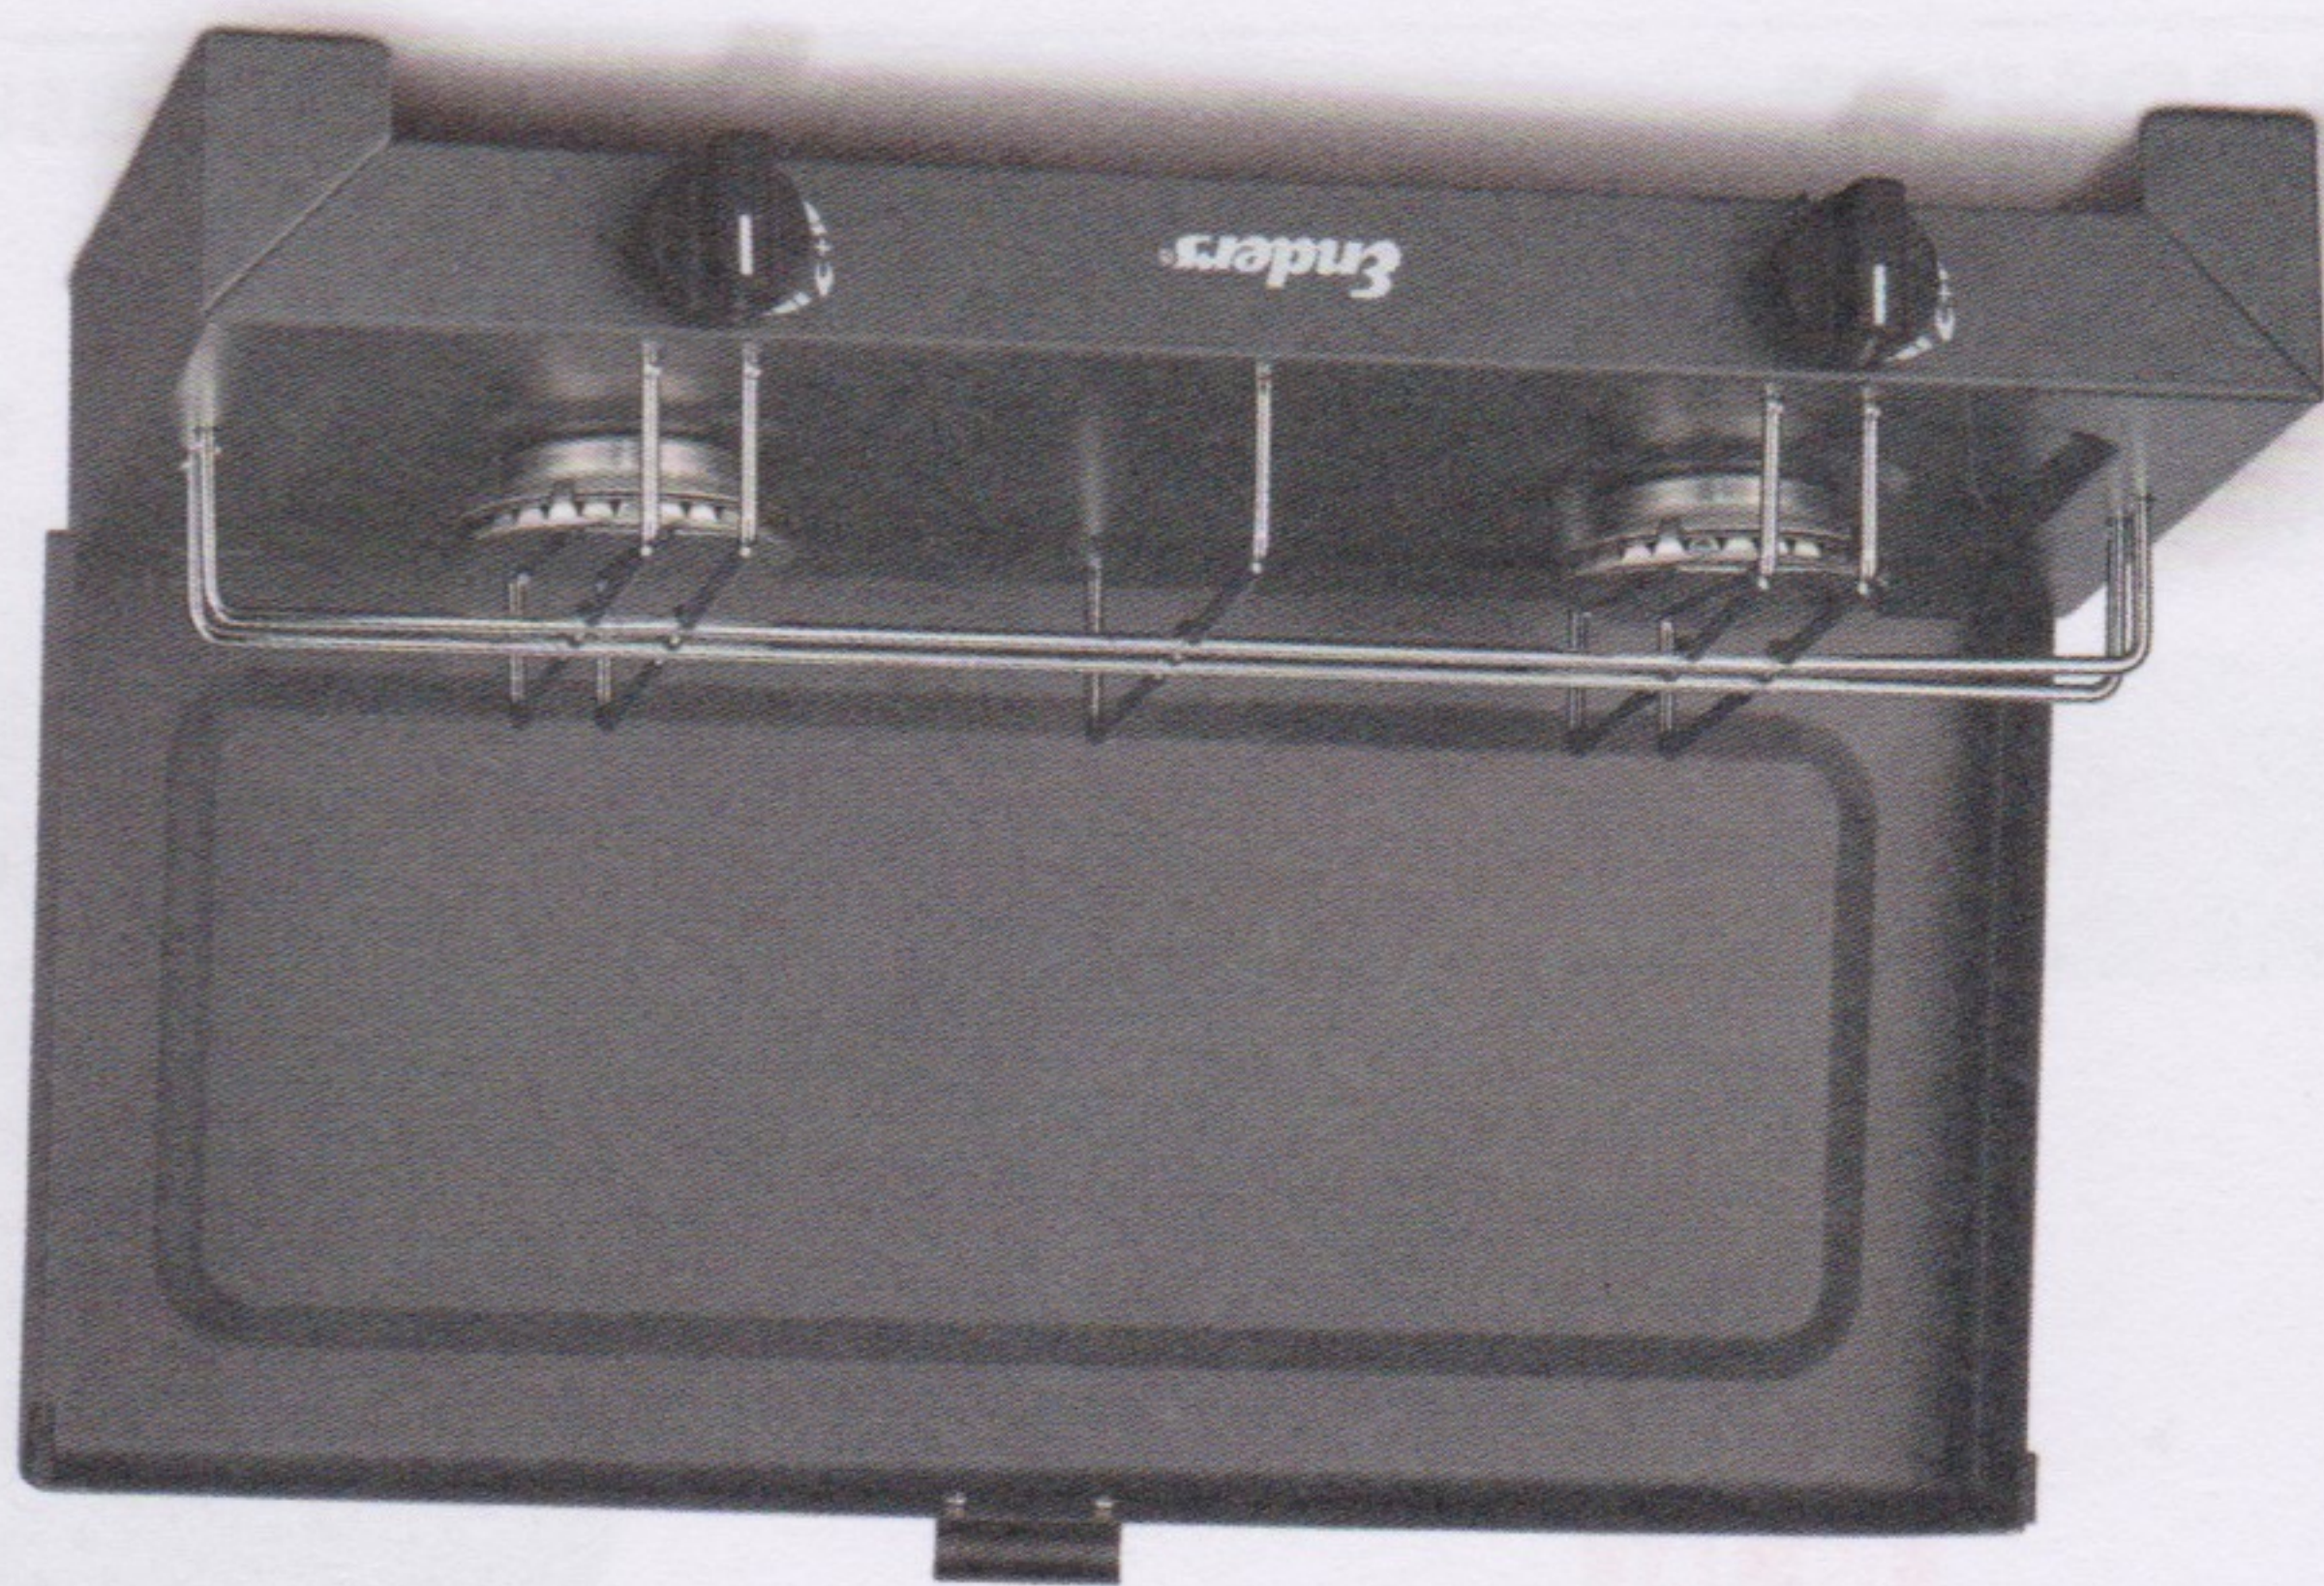

practical rubber studs

durable stainless steel burners

- 2 stainless steel burners
- Robust, chrome-plated and removable pot grate
- removable lid and smooth surfaces for easy cleaning
- Rubber studs for more stability

W 43 x D 26 x H 10 cm  
 4.6 kW  
 2.3 kg

## CANBERRA

ITEM NO. 179033

## PRODUCT OVERVIEW

Item number	179033
Stock goods	-
Burner capacity kW	2 x 2.3
Burner	Stainless steel
Operation	Gas bottle
Ignition	manual
Maximum Ø pot	20 cm
Pot grate	Chrome-plated steel
Cover & Housing	powder-coated steel
Mounting dimension	W 43 x D 26 x H 10 cm