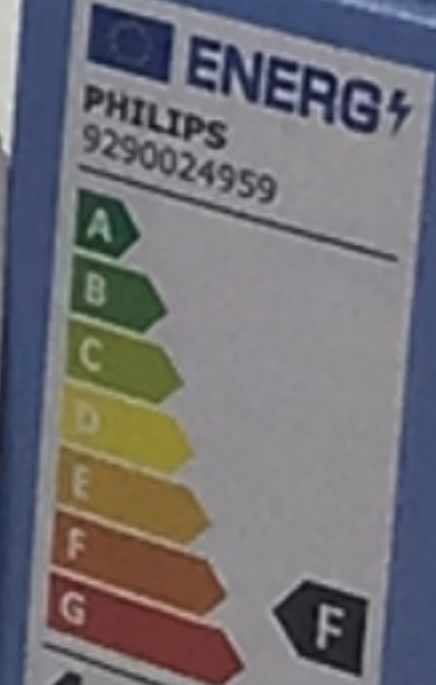

230Volt CE

8718868747259

Signify I.B.R.S./ C.C.R.I. Numéro 10461
5600 VB Eindhoven, the Netherlands
Made in China
© 2021 Signify Holding
@ignify

8 718696 721377 >

4 kWh/1000h

2019/2015

www.philips.com/documentatie
www.philips.com/lighting

PHILIPS
CorePro
LED spot
50w
345 lumen
2700K