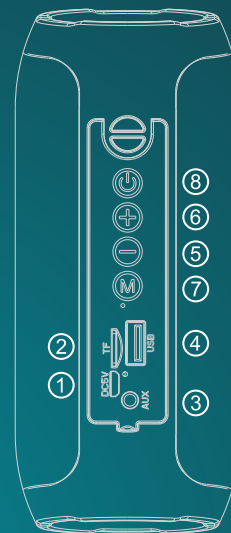

尺寸：50*100mm,5折页正反印刷，材料：70g双胶

AG220

User Manual

Eng: 1 - 4
NL: 5 - 8

PRODUCT SPECIFICATIONS

- ◆ BT : V4.2
Support: L2CAP/A2DP(AVCTP/AVDTP/AVRCP), can receive AUDIO signal and control the AUDIO device.
- ◆ Working distance: 10M
- ◆ SNR: ≥90db
- ◆ Battery: 3.7V 1200mah
- ◆ Normal volume playing time: 3H~4H
- ◆ Speaker driver: φ45mm*2
- ◆ Power: 4Ω/5W *2
- ◆ Frequency response: 120HZ-20KHZ
- ◆ Unit size: 68.8*68.8*160mm
- ◆ Carton meas: 50PCS/CTN
- ◆ Unit weight: 405G
- ◆ Charging: 5V/500MA

PRODUCT FEATURE:

1. International advanced BT chip and circuit design techniques, support all wireless devices.

1

2. With FM function, can search radio station broadcast automatically
3. With Hi-Fi speaker, to make sure the clear and bright sound.
4. Support Micro SD card and USB card, play MP3 format audio.
5. The wireless working distance is 10 meters.
6. With AUX line in, can directly connect the outside devices, for example, tablet PC/TV/ cell phones.
7. Under the BT disconnection mode, device will be auto power-off within half hour.

KEY AND SLOT FUNCTION:

1. DC 5V slot: Use the standard Micro USB V8 charging cable for power charging.
2. TF slot: It can decode and play MP3 format audio when put TF card into the slot.

2

3. USB slot: It can decode and play MP3 format audio when put the USB card into the slot.
4. AUX line in slot: Use the Mini

3

5. head input through outside devices.
5. When play music, Press short for last song, long press to turn down the volume.
6. When play music, press short for next song, long press to turn up the volume.
7. When play music, (USB card/TF card/BT/line in), short press to swith model.
8. Power switch: Press long for power on /power off. In FM mode, press short to search station automatically, press again to stop searching. Under BT mode with mobile paired, when call coming, press short to answer a call hands-free, press again to hand up, press twice to ring up a call.