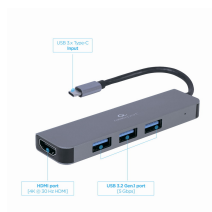

USB Type-C 2-in-1 multi-port adapter (Hub + HDMI)

A-CM-COMBO2-01

- 2-in-1: 3-port USB hub and 4K HDMI port
- Superspeed USB 3.2 Gen.1 (5 Gbps) data transfer via USB hub
- Plug & Play

Features

- 3-port USB 3.2 Gen.1 (5 Gbps) hub
- HDMI port with UHD 4K @30 Hz support
- Durable premium style metal housing

Specifications

Input: USB 3.x Type-C male; 9 cm cable length
USB output: 3 x Type-A (female), USB 3.2 Gen.1 (5 Gbps)
HDMI output: type-A (female), max. resolution: 4K @ 30 Hz
Dimensions: 80 x 23 x 17 mm