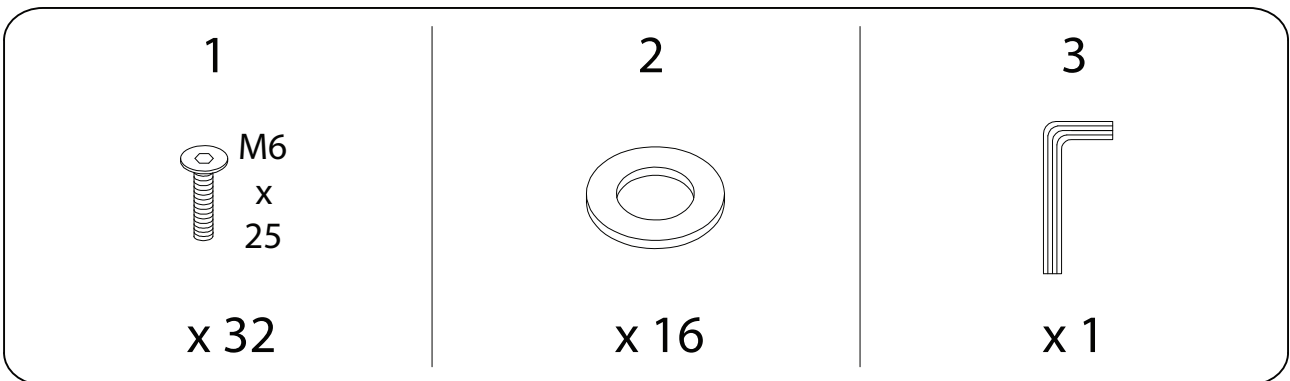

An icon showing an L-shaped metal bracket inside a circle. To its right is a power drill with a diagonal line through it, indicating it should not be used.	A warning triangle containing an exclamation mark.	A circular clock face with tick marks around the perimeter.
<p>30'</p>		
An icon showing a rectangular block on a textured base inside a circle. To its right is the same block being lifted by a hand, with a diagonal line through it, indicating it should not be lifted.	A warning triangle containing an exclamation mark.	A simple line drawing of a person standing.
<p>2</p>		

1/4

1 x 4

<p>B</p>  <p>x 1</p>	<p>C</p>  <p>x 1</p>	<p>1</p>  <p>M6 x 25 x 4</p>	<p>3</p>  <p>x 1</p>
--	--	---	--

2

<p>A</p>  <p>x 1</p>	<p>1</p>  <p>M6 x 25 x 16</p>	<p>2</p>  <p>x 16</p>	<p>3</p>  <p>x 1</p>
--	---	--	--