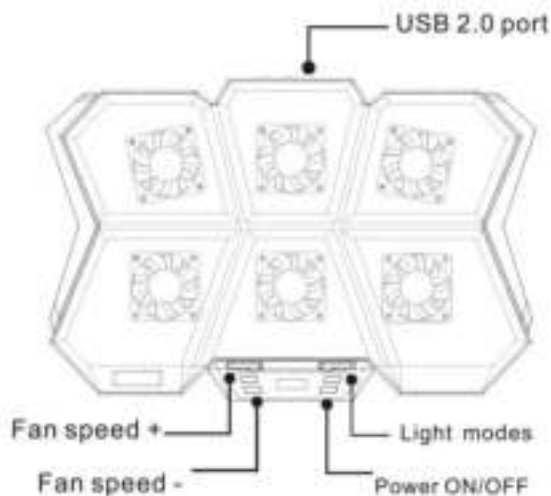

## Specifications

Model	K40 laptop cooling pad
Dimension	426x280x37mm
Fan Size	60*60*15mm<6pcs>
Power	DC 5V
Fan speed	2900±10%RPM
Power input	4.75W
Current	0.95±10%A