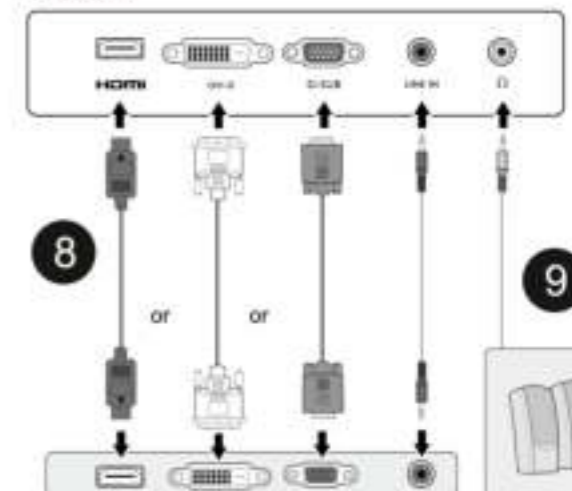

(For models with HDMI inputs)

PIN: 4J XXXXX.XXX

8 Video

9 Audio

GW2381 / GW2480 / GW2780

GL2580HM

8 Video

9 Audio