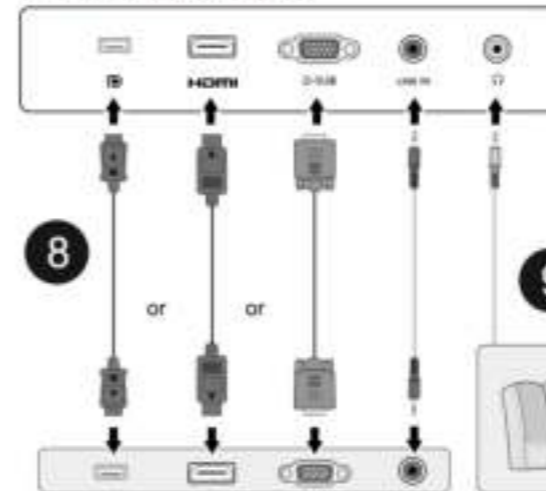

(For models with HDMI inputs)

PIN: 4J XXXXX.XXX

8 Video

9 Audio

GW2381 / GW2480 / GW2780

GL2580HM

8 Video

9 Audio