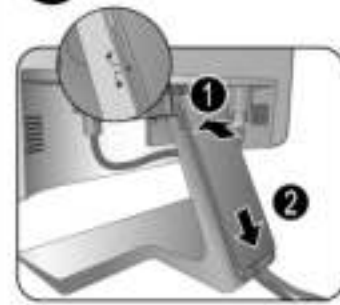

8 Video

9 Audio

GL2480 / GL2580H

GW2280 / GW2283

10

11

12

13

1

2

3

4

8 Video

9 Audio

GL2780

1

2

Support.BenQ.com

Online Manual

Product Support

Software Download