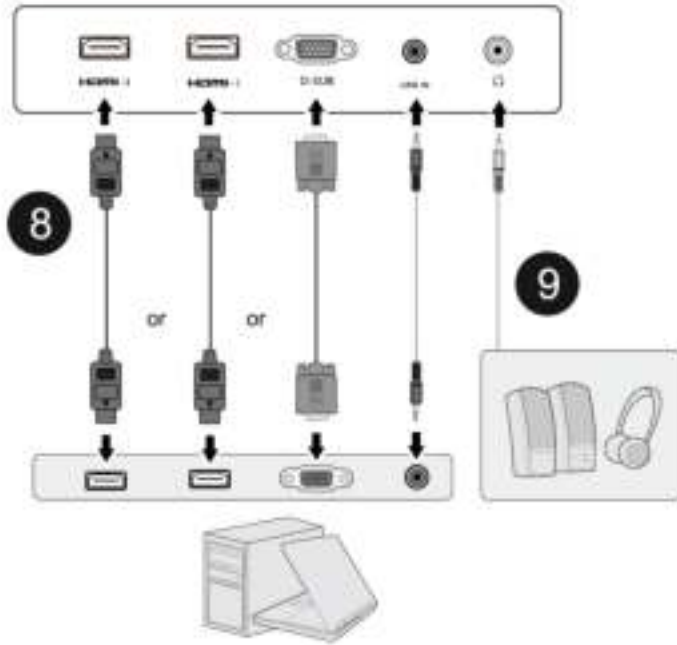

GW2280 / GW2283