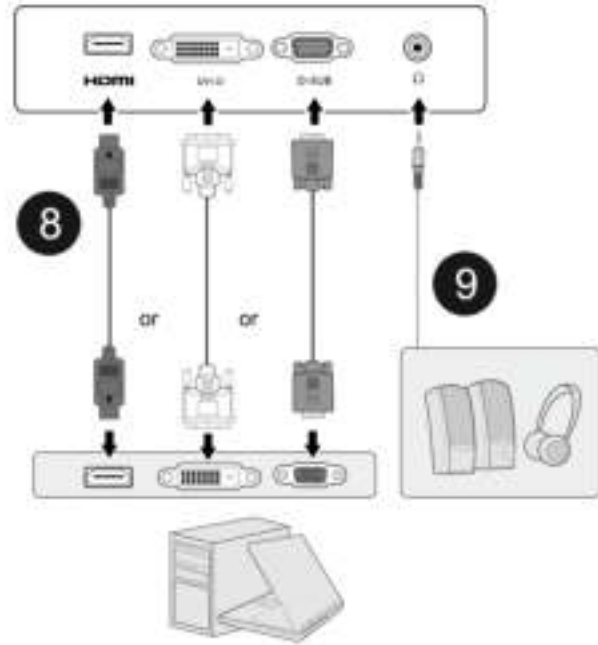

8 Video

9 Audio

GL2480 / GL2580H