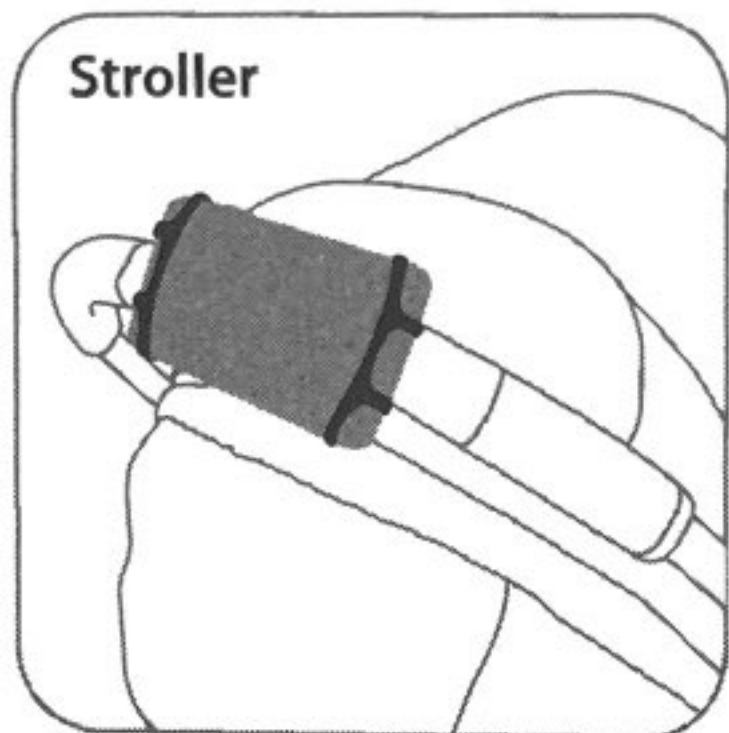

Bicycle

Stroller

Shopping Cart

Phone Stand

STEM MOUNT - holds the phone in Portrait mode on the STEM, and can be mounted in landscape position on the handlebars.