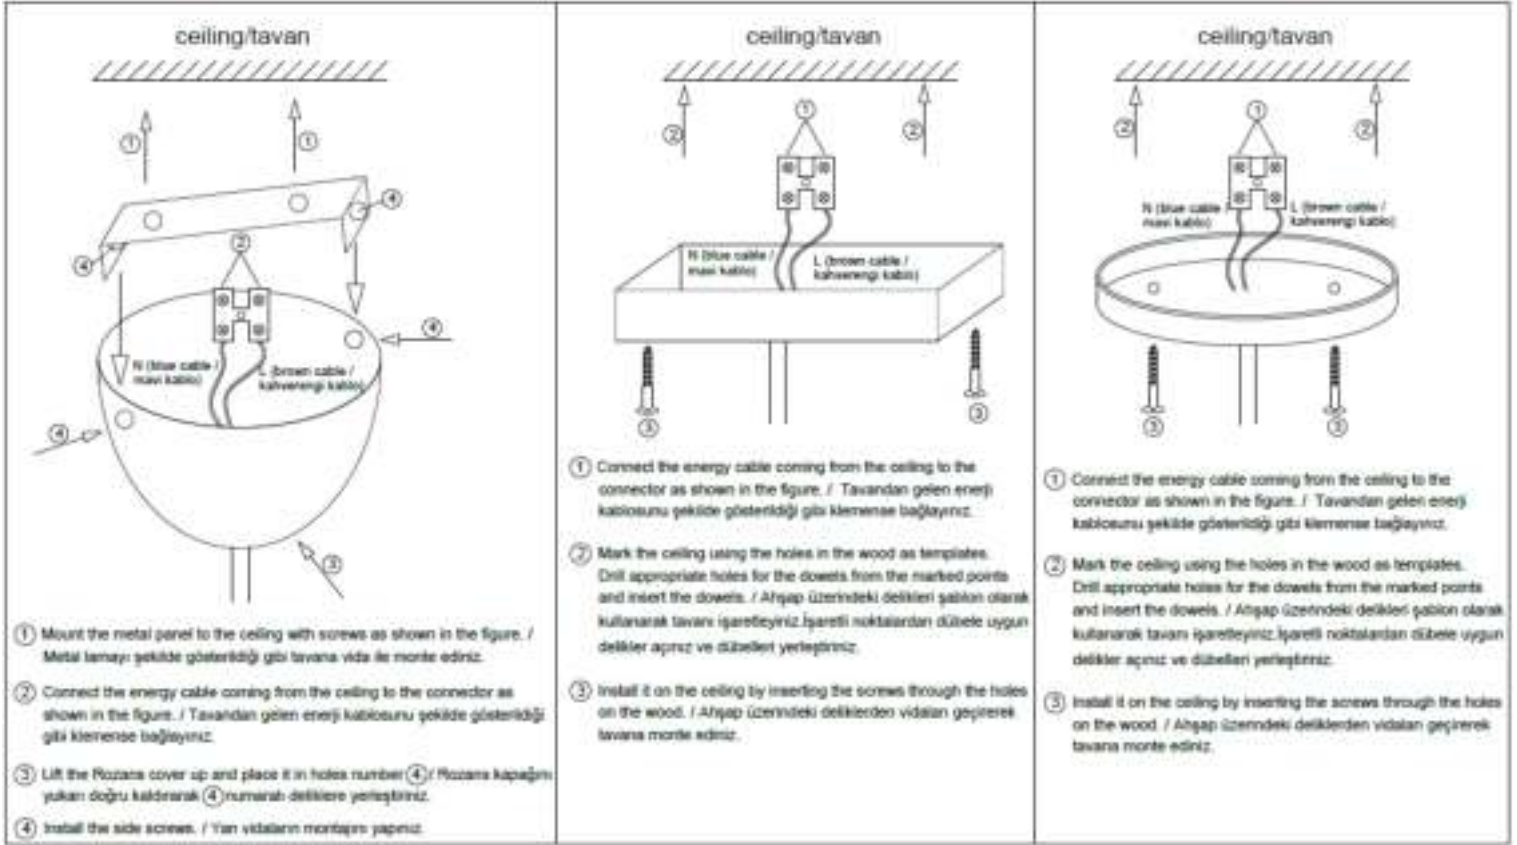

INSTALLATION GUIDE / KURULUM KILAVUZU

INSTALLATION WARNING / KURULUM UYARISI

ENGLISH

IMPORTANT!

Always shut off power to the circuit before starting installation work. In some countries electrical installation work may only be carried out by a authorised electrical contractor. Contact your local electricity authority for advice. Different materials require different types of fittings. Always choose screws and plugs that are specially suited to the material.

Farklı materyaller farklı bağlantı parçaları gerektirir. Her zaman kullanacağınız materyale uygun vida ve somunlar tercih ediniz.

INSTALLATION DIAGRAM / KURULUM ŞEMASI

Product Features / Ürün Özellikleri