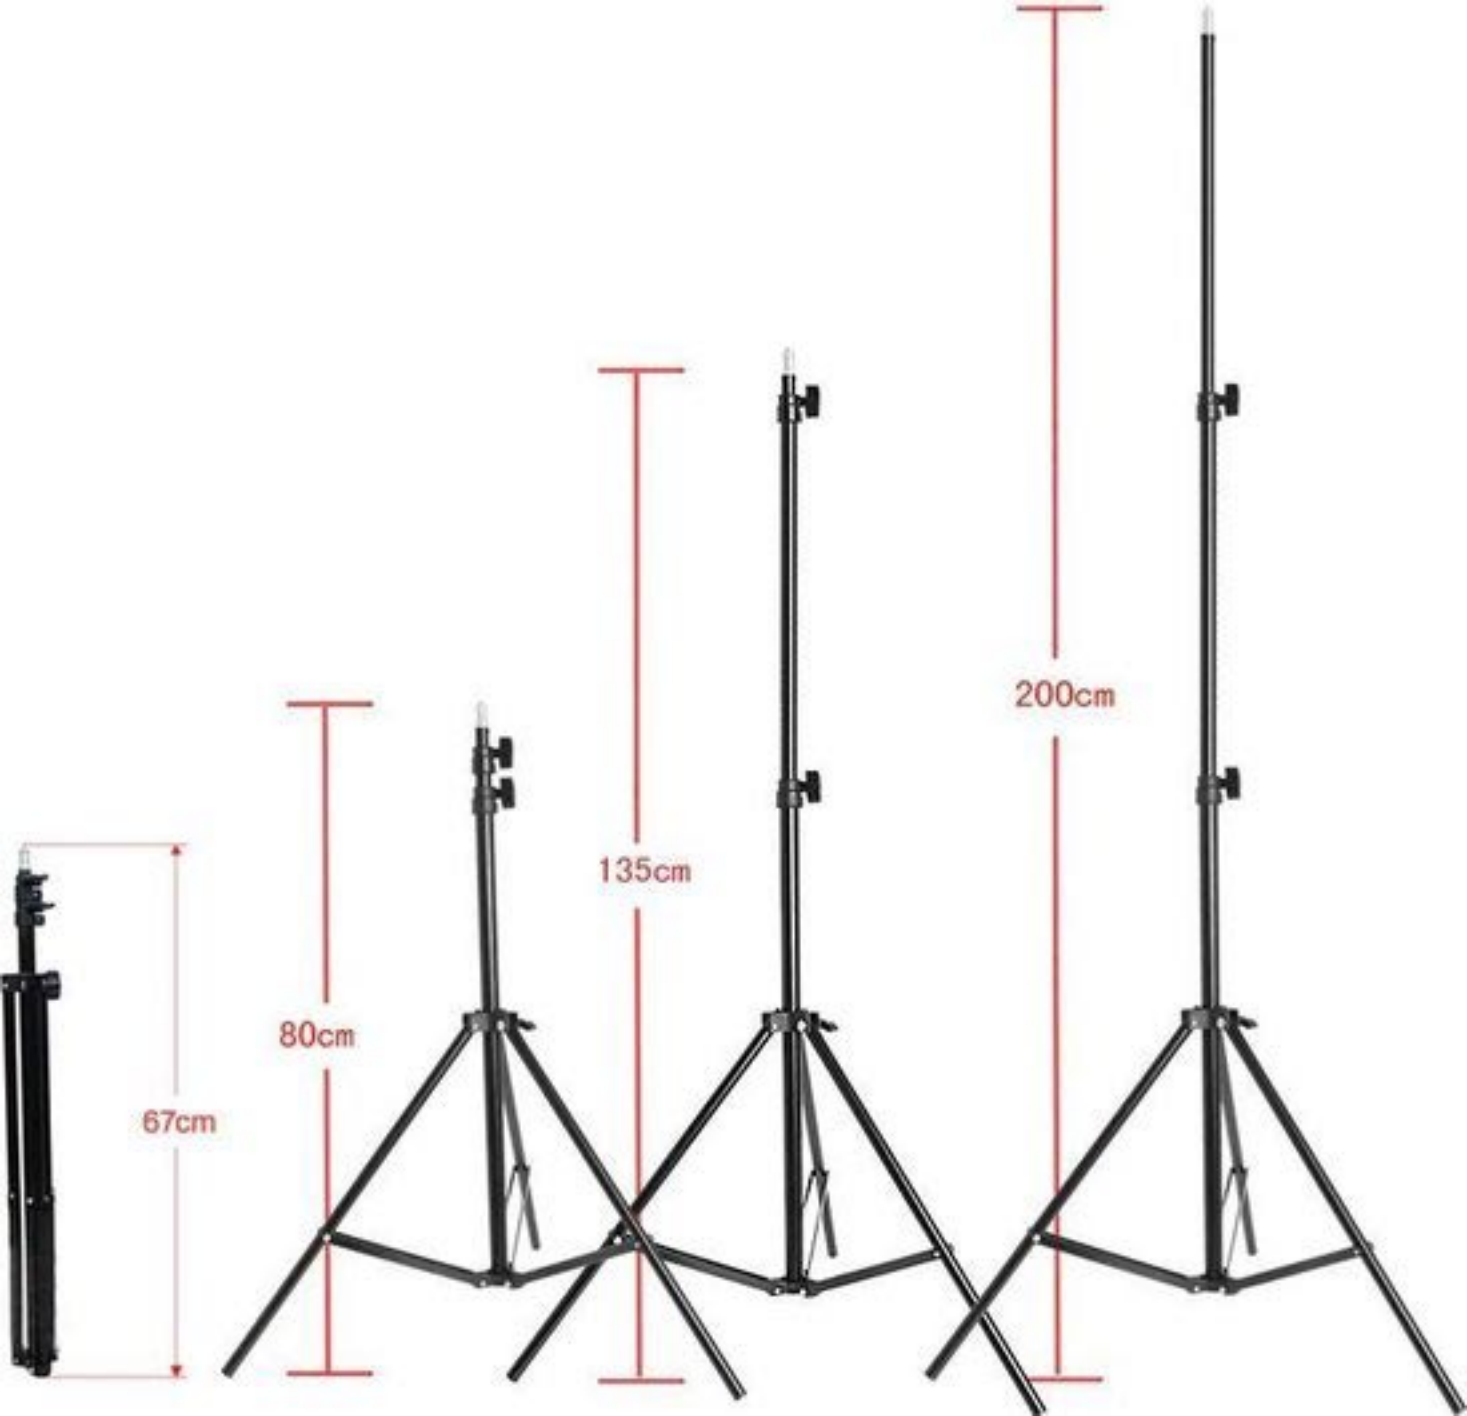

Work With Background Stand

100% creative perfection

75m/29.5in

67cm

80cm

135cm

200cm