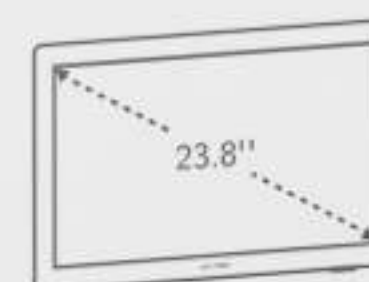

590 x 361 x 34 mm