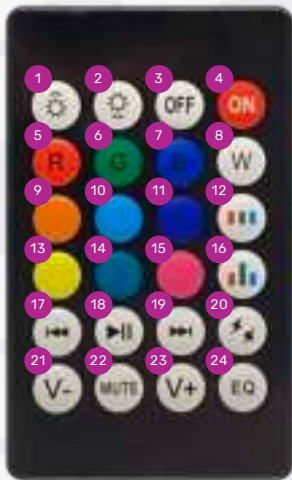

Rewind, Forward & Volume

- Last song - short press ⏮
- Next song - short press ⏭
- Decrease volume - long press 🔊
- Increase volume - long press 🔊

Play / Pause

Play/Pause will start/pause music.

Specifications

Product size:	H12 * D15 cm
Bluetooth name:	PARTYFUNLIGHTS
Input voltage:	DC 5V
Battery:	Li 2000mA
Rated power:	10 W
Product material:	ABS Plastic & PC
LED light source:	3x1w Red / Green / Blue 18pcs x 0.25W RGB Led
Bluetooth speaker	Bluetooth 5.0,
Output	1x3W Speaker

Remote Control Functions

- | | | | |
|-------------------------------------|---------------------------------------|--------------------------------------|--------------------|
| 1. Internal light | 2. Projection light | 3. Power off | 4. Power on |
| 5. Red light
Flowers | 6. Green light
Stars | 7. Blue light
Hearts | 8. - |
| 9. Orange light
Stars + flowers | 10. Turquoise light
Stars + hearts | 11. Purple light
Flowers + hearts | 12. Quick fading |
| 13. Yellow light
Stars + flowers | 14. Soft blue light
Stars + hearts | 15. Pink light
Flowers + hearts | 16. Soft fading |
| 17. Previous | 18. Play/Pause | 19. Next | 20. Color patterns |
| 21. Volume - | 22. Mute | 23. Volume + | 24. Equalizer |