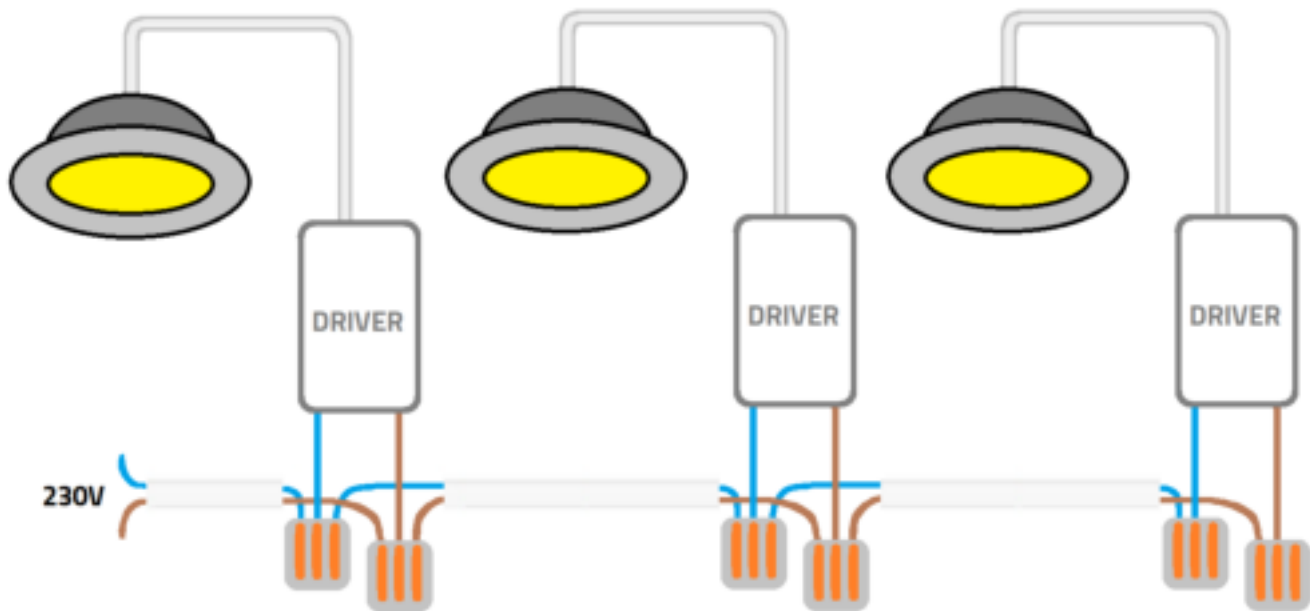

Installation guide

LED recessed spotlight

- | | | | |
|-----------|---------------|---------------|--------------|
| A: | Vivaro: 75 mm | Udis: 68 mm | Cormo: 90 mm |
| | Villa: 75 mm | Trento: 75 mm | Fioli: 55 mm |

HOW TO CONNECT MULTIPLE SPOTLIGHTS

Security related information

This product is designed for in- and outdoor use. When using the product, make sure the unit is sufficiently ventilated, never cover the unit during operation and keep it out of reach of children or animals. This product is not a toy, LED lights are extremely bright and looking directly at the light source during operation can lead to serious eye damage. Any other use of the device than described in the manual may damage the product or cause danger to the user, e.g. due to a short circuit, fire or electric shock. The safety instructions must be observed at all times.