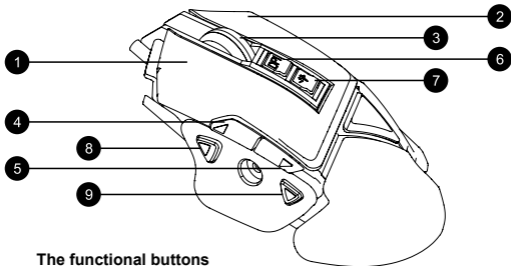

Lenth 2mm changable

Physical characteristics

CND-SGM6N
v 1.2

The functional buttons

- | | | |
|--------------------------|-------------|----------------|
| 1. Left key | 4. Forward | 7. DPI- |
| 2. Right key | 5. Backward | 8. Fire key |
| 3. Middle button & wheel | 6. DPI+ | 9. Desktop key |