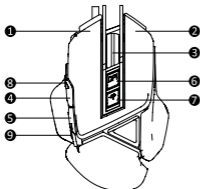

Поздравления!

Вие избрахте да закупите премиум продукт с марката Canyon.

Щастливи сме да Ви запознаем с нашите гейминг аксесоари – комбинация от нови технологии и свеж дизайн.

Нашите дизайнери използват най-новите трендове в техническото проектиране на гейминг продукти. Стриктният контрол върху качеството гарантира дълъг живот на продуктите на Canyon. За да се възползвате от всички предимства на продукта, моля прочетете това ръководство.

Функционални бутони:

1. Ляв бутон
2. Десен бутон
3. Среден бутон и колелце
4. Напред
5. Назад
6. DPI +
7. DPI -
8. Клавиш с огън
9. Desktop ключ

Технически спецификации

- Макс. скорост: 66 ips
- 6 DPI нива
- Макс. ускорение: 22.5 G
- Скорост на реакция: 1000 Hz
- Честота сканиране: 6000 FPS
- Резолюция: 800/1000/1200/1600/2400/3200/4800/6400 по избор
- Вградена памет за запазване на настройки
- Работна температура (обхват): 0 – 40 °C
- Влажност: <85%

Поддръжка и гаранция

- » За да избегнете конфликти, моля деинсталирайте драйверите на други мишки, преди да инсталирате драйвера за закупената от Вас мишка.
- » Не разглобявайте продукта, не го излагайте на температури, влажност и други, извън посочените по-горе параметри.
- » Ако продуктът бъде изложен на температури извън посочения работен обхват, изключете го и изчакайте, докато температурата се нормализира.
- » Продуктът е с 24 месеца лимитирана гаранция. За повече информация относно употребата и гаранцията, моля отидете на <http://canyon.bg/zadaj-svoya-vpros/>

Продуктът е в съответствие с изискванията на Директива **2015/863/ЕС (or other)** Всички декларации може да изтеглите от уеб сайт <https://canyon.bg/certifikati/> и/или <http://canyon.eu/certificates>, търсейки по модела на устройството.