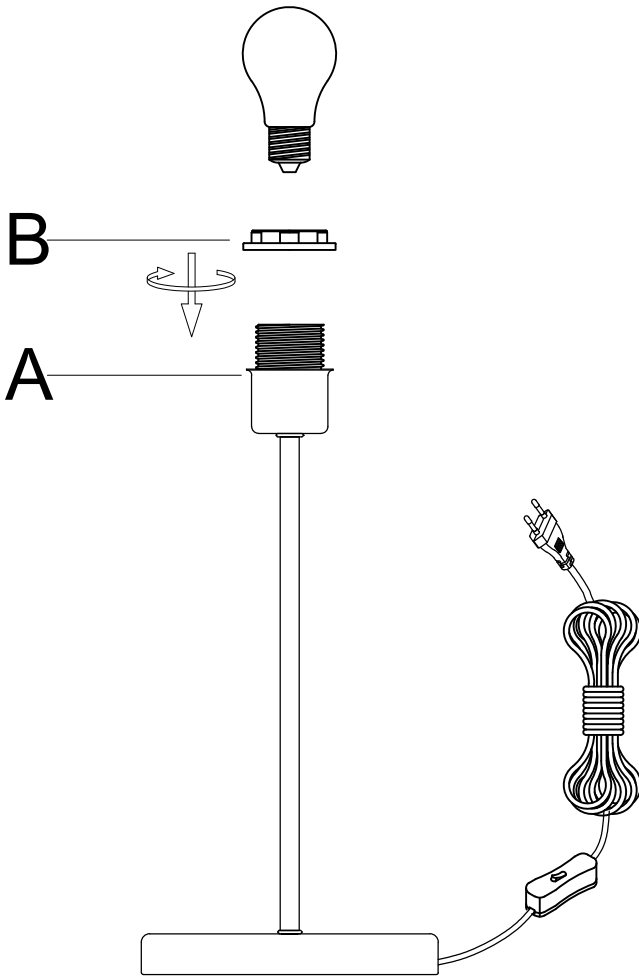

# INSTRUCTION MANUAL

Kaso TL Brass  
93708

Overall Sizes: