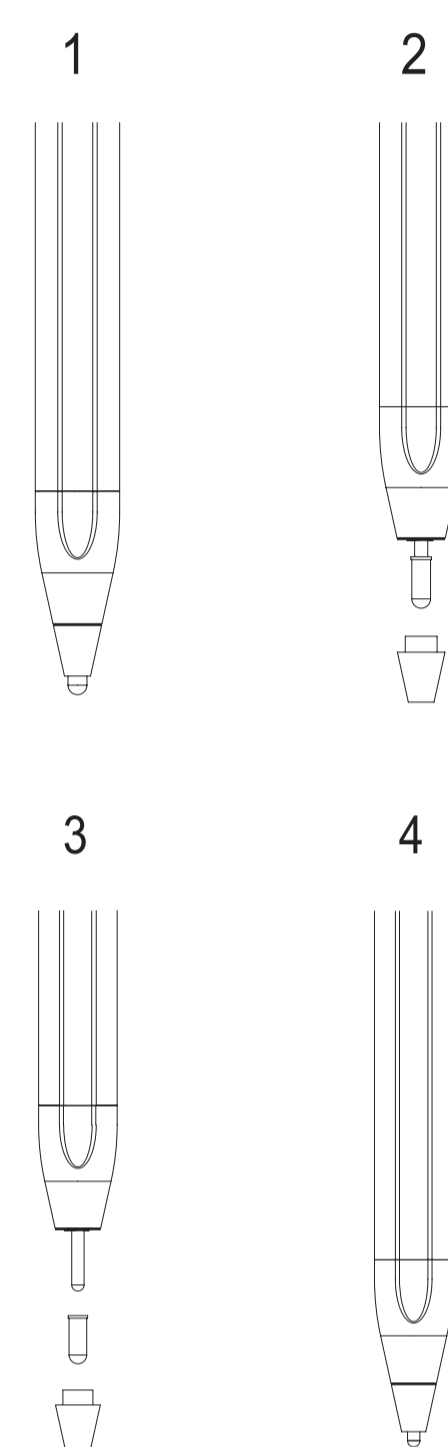

CHANGE WRITING TIP

PACKAGE CONTENTS

- 1x Achaté Stylus Pen
- 1x Extra Writing Tip
- 1x USB Charging Cable
- 1x Manual

ATTENTION!

This active Stylus Pen with hand detection is suitable for the following iPad models:

iPad Pro 12.9 inch 4th gen2020 A2229, A2069,A2232, A2233
iPad Pro 12.9 inch 3rd gen2018 A1876, A2014,A1895, A1983
iPad Pro 11 inch 2nd gen2020 A2228, A2068,A2230, A2231
iPad Pro11 inch2018 1st gen A1980, A2013,A1934, A1979
iPad Air 10.9 inch 4th gen A2316, A2324,A2325, A2072
iPad Air 10.5 inch3rd gen2019 A2152, A2123,A2153, A2154
iPad mini 7.9 inch5th gen2019 A2133, A2124,A2126, A2125
iPad 10.2 inch8th gen2020 A2270 A2428 A2429A2430
iPad 10.2 inch7th gen2019 A2197, A2200, A2198
iPad6th gen2018 A1893, A1954
And ALL iPads introduced after 2018!

CHARGING INDICATOR

- Light off when fully charged
- Red light when charging
- White light when operating