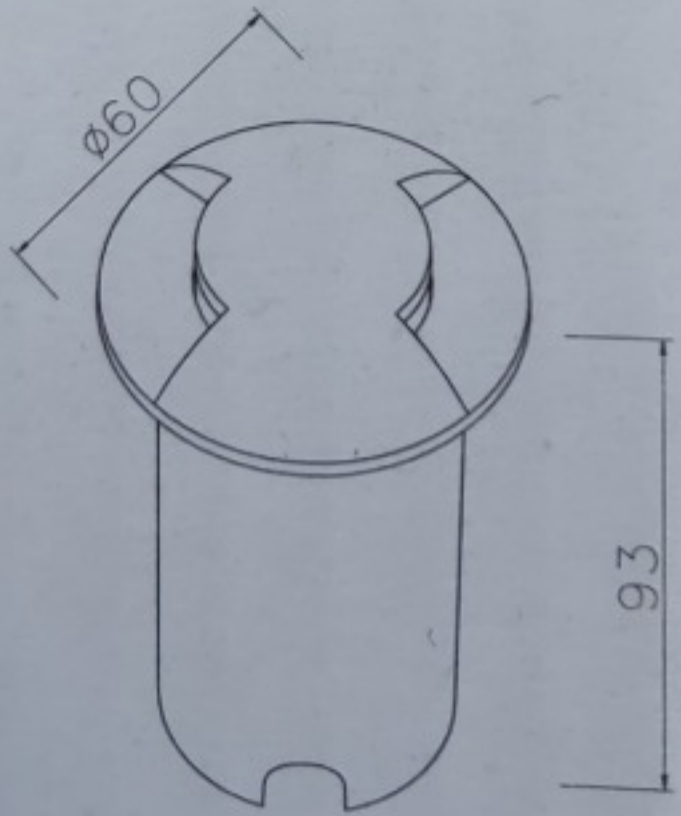

Input voltage:	DC 12V
Lumens:	<b>10LM</b>
Beam Angle:	90'D
Power:	1W
CRI:	>80
LED Color:	White 6400K
On/off:	15,000 times
Life span:	20,000 Hours
Material:	PC+AL
Body Color:	Black

RoHS

**MADE IN CHINA**