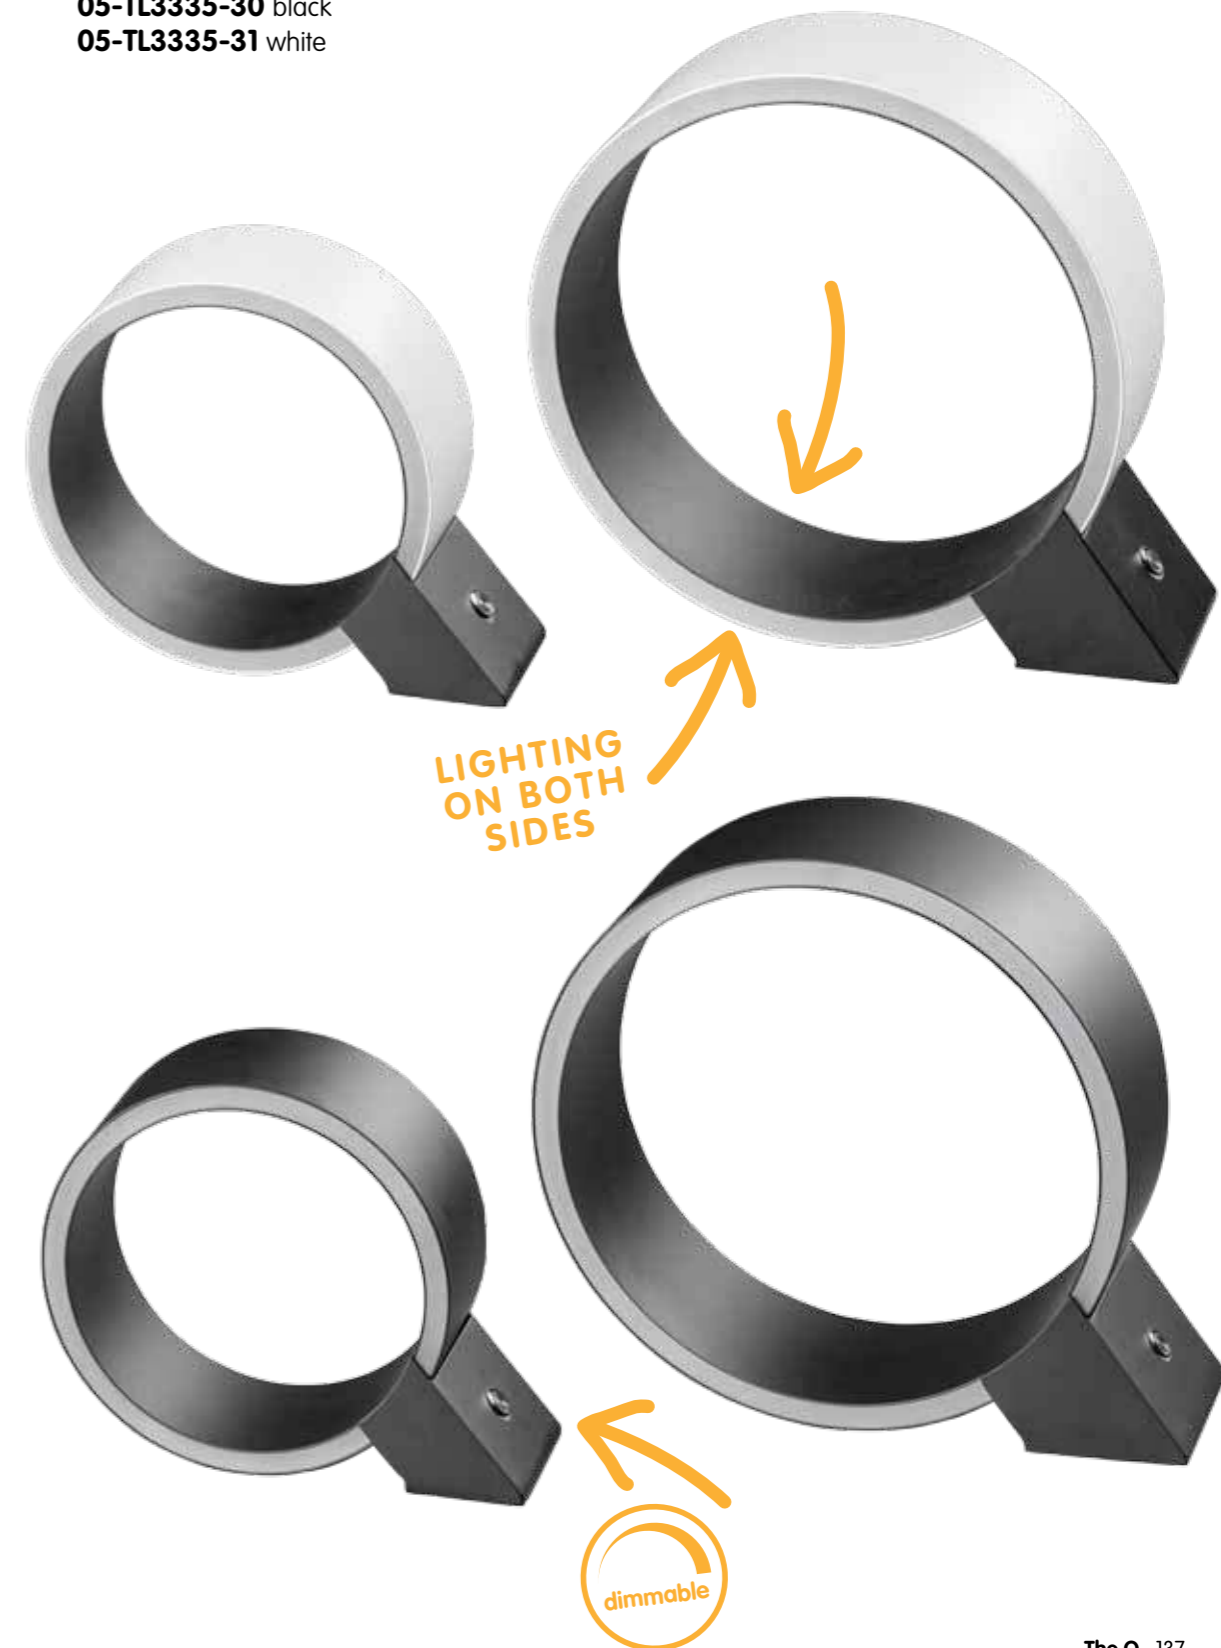

THE Q TABLE LAMP