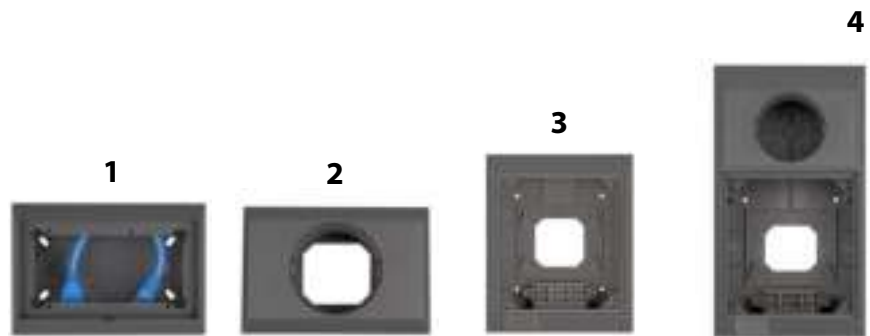

Wall mounted display enclosures

www.victronenergy.com

		Rectangular panels	Round panels	Rectangular panels	Round panels and Rectangular panels
Dimensions (h x w x d in mm)		88 x 130 x 40	88 x 130 x 47	163 x 135 x 72	244 x 135 x 75
Article code	Product	Suitable for:			
BPA000100000R	Battery Alarm GX	✓			
REC000200000R	Skylla-i Control GX	✓			
DMC000200000R	Digital Multi Control 200/200A GX	✓			
BAM010700000	Battery Monitor BMV-700		✓		✓
BAM010702000	Battery Monitor BMV-702		✓		✓
SCC900500000	MPPT Control		✓		✓
BPP000300100R	Color Control GX			✓	✓
BPP000200100R	VE.Net Blue Power Panel GX			✓	✓

1
Enclosure for 65 x 120 mm GX panels

3
Enclosure for Color Control GX
(also accepts a VE.Net Blue Power Panel GX)

2
Enclosure for BMV battery monitor
or MPPT Control

4
Enclosure for Color Control GX and a
BMV or MPPT control
(also accepts a VE.Net Blue Power Panel GX)