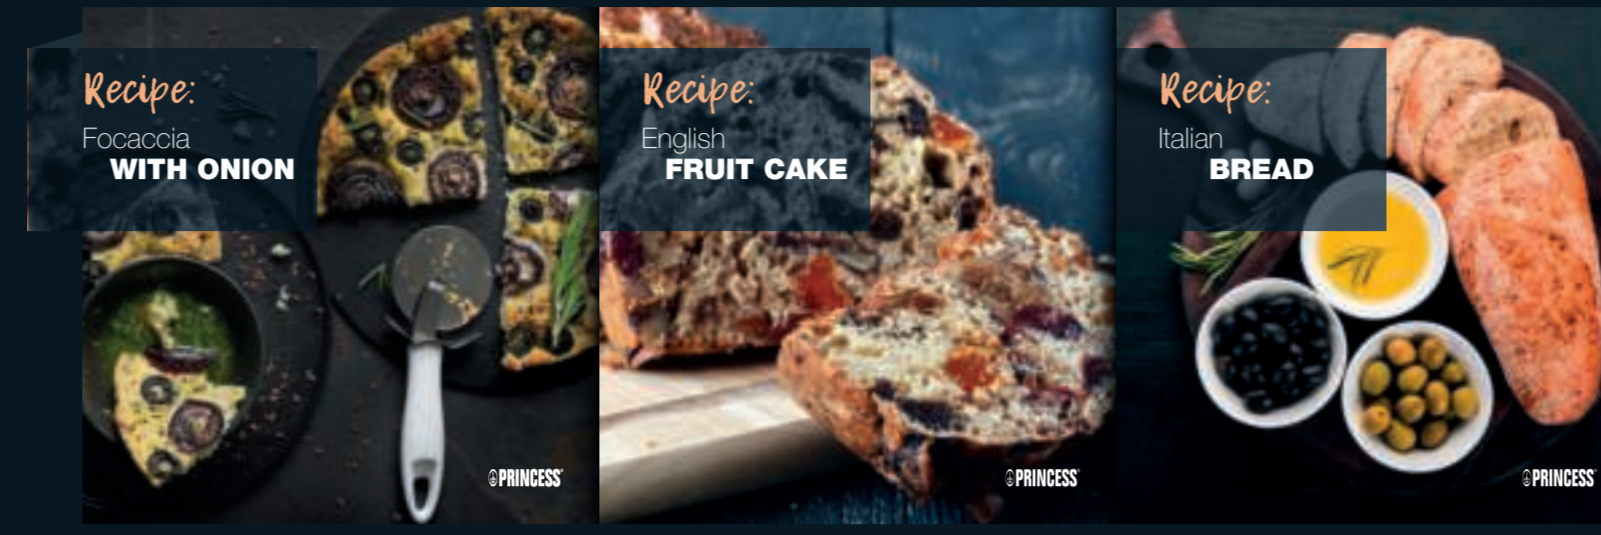

440x322x330mm

PRINCESS

PRINCESS

PRINCESS

PRINCESS

LOOKING FOR RECIPES?

Take a look at cookwithprincess.com or scan the QR-code!

PRINCESS