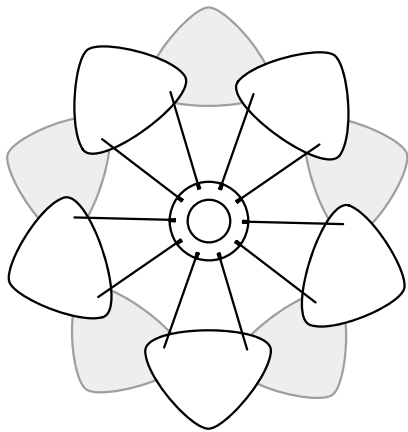

# SILVIA

lampshade | user guide

UMAGE

E27/E26

A

MAX 15W LED BULB

FOLLOW US ON SOCIAL MEDIA

@umagedesign | #umagedesign | umage.com

UMAGE

220523