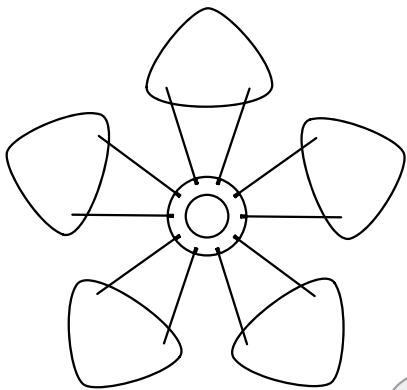

# SILVIA

lampshade | user guide

UMAGE

E27/E26

A

MAX 15W LED BULB

FOLLOW US ON SOCIAL MEDIA

@umagedesign | #umagedesign | umage.com

UMAGE

220523