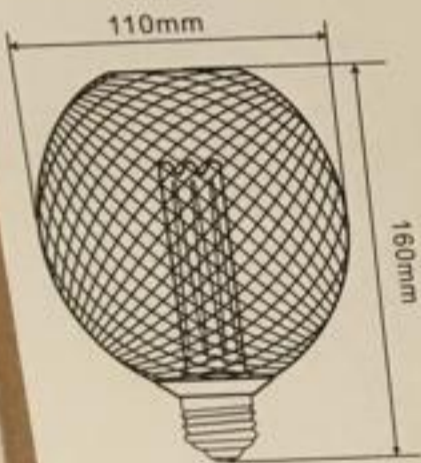

Lybardo®

70
Lumen
360°

Voltage: 220-240V /50Hz

Watt: 3.5W 15mA

Beam Angle: 240°

Color: WarmWhite 1800K

Base: E27 Dimmable

Imported By LEDbuydirect B.V