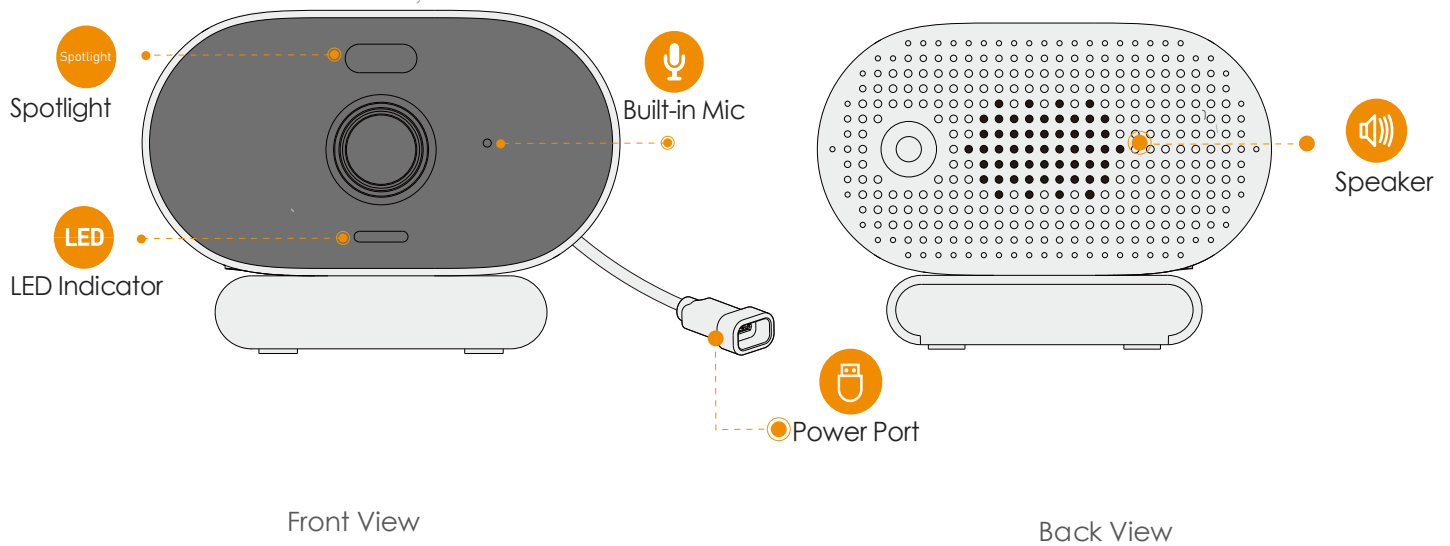

imou

Versa

1080P H.265 Wi-Fi Bullet Camera

Versa delivers 2MP live monitoring with a 2.8mm F1.6 high performance lens, it supports four night vision modes for clear-as day clarity even in pitch dark. With IP65 certified casing, the camera can be used outdoors under different weather conditions. With 120dB security siren, Versa actively keeps unwelcome visitors away from what you care about. With magnetic mounting bracket you can put it everywhere you want it.

Scare stangers away from your home

Two-way Talk

Communicate with family and pets easily

Cloud Service

Supports Cloud Storage or Micro SD card (up to 256GB)

Stay close with what you care

With Cloud service, you will have access to what you care as long as Internet is available. You can record daily or motion videos on Cloud and playback anytime anywhere.

Specifications

Camera

1/2.8" 2Megapixel Progressive CMOS
 2MP (1920 x 1080)
 Night Vision: 20m(66ft) IR Distance
 2.8mm Fixed Lens
 Field of View : 97° (H), 52° (V), 114° (D)

Video & Audio

Video Compression : H.265/H.264
 Up to 25/30fps Frame Rate
 8x Digital Zoom
 Two-way Audio

Notice Management

Motion Detection
 Human Detection
 Configurable Region
 Abnormal Sound Alarm

Network

Wi-Fi: IEEE802.11b/g/n, 50m Open Field
 Imou App: iOS, Android
 onvif

Auxiliary Interface

Micro SD Card Slot (up to 256GB)
 Built-in Mic & Speaker
 Reset Button