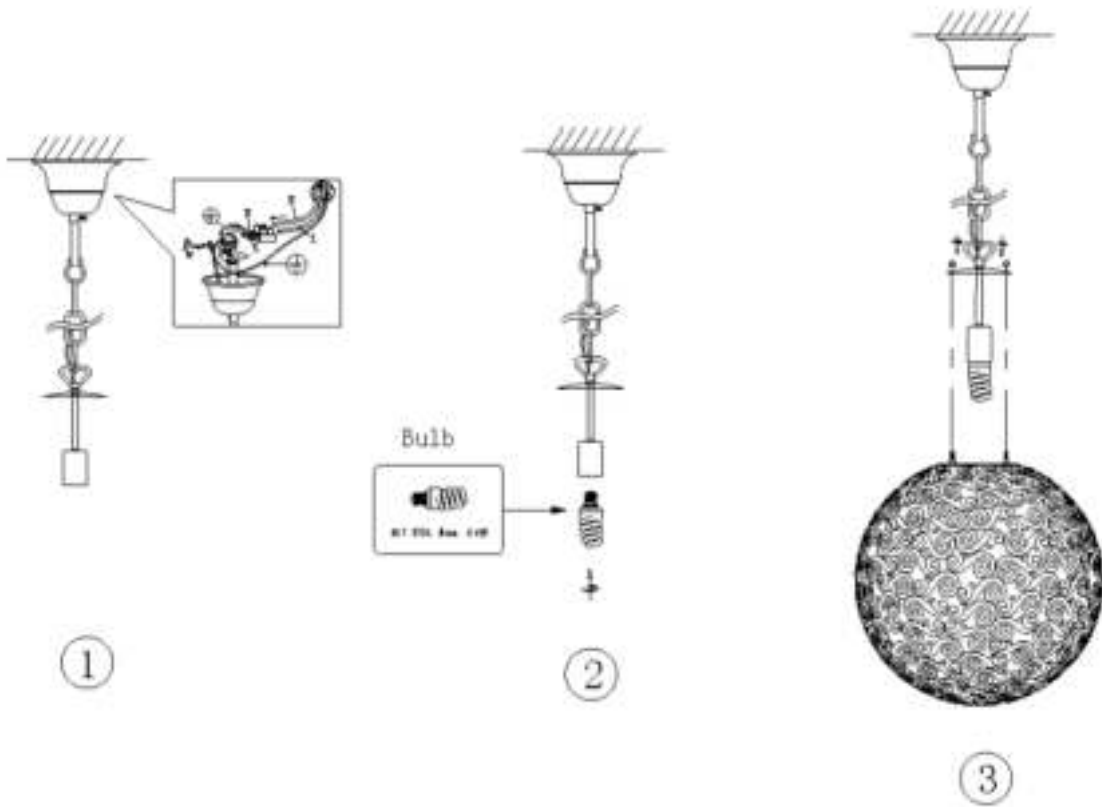

Line drawing of the item (with outline dimensions)

Item number:78361/01/97

Installation drawing (the same as it in its instruction manual)

### Technical details

materials used:	Metal
color:	Rusty brown
dimnable and how is the fixture dimmable:	
size:	Height: 105.5cm Length: <b>40cm</b> Width: 40cm Net Weight: 2.19kgs
power requirements:	220-240V-50Hz
bulb type and maximum Wattage:	E27 ESL MAX.24W
number of bulbs:	1XE27
IP degree:	IP20