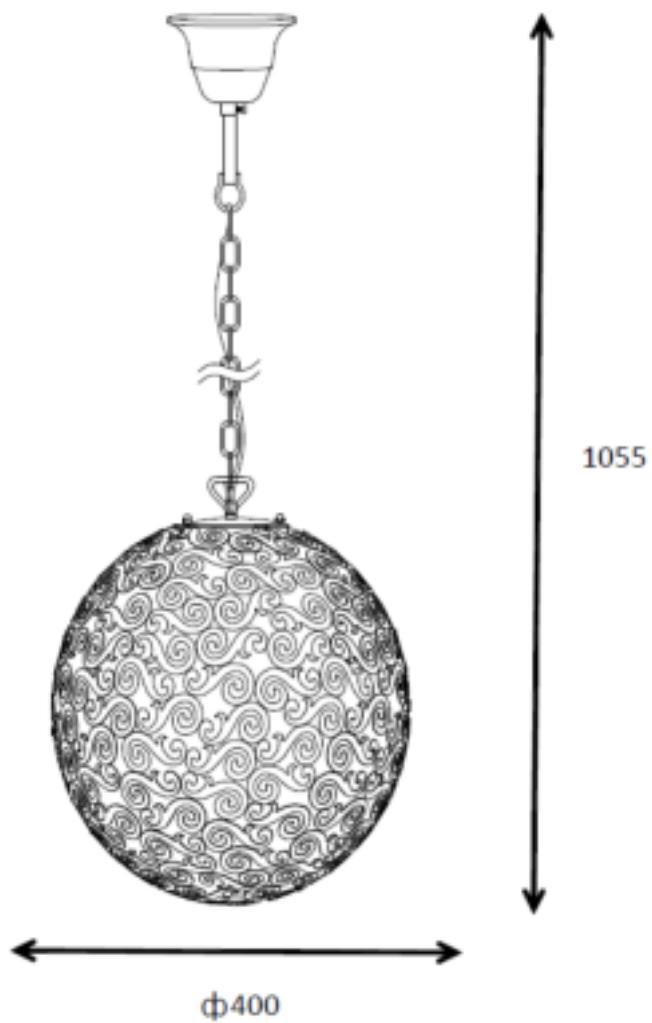

Line drawing of the item (with outline dimensions)

Item number:78361/01/97

Installation drawing (the same as it in its instruction manual)

### Technical details

materials used:	Metal
color:	Rusty brown
dimnable and how is the fixture dimmable:	
size:	Height: 105.5cm Length: <b>40cm</b> Width: 40cm Net Weight: 2.19kgs
power requirements:	220-240V-50Hz
bulb type and maximum Wattage:	E27 ESL MAX.24W
number of bulbs:	1XE27
IP degree:	IP20