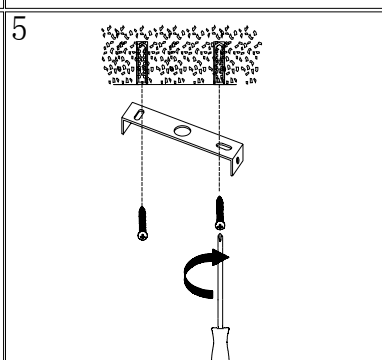

Line drawing of the item (with outline dimensions)

Item number:17401/03/30

Installation drawing (the same as it in its instruction manual)

Technical details

| | |
|---|--|
| materials used: | Metal , TC shade |
| color: | satin nickel |
| dimmable and how is the fixture dimmable: | |
| size: | Height: 100-130cm Length: 147cm Width: 35cm Net Weight: 3.2kg |
| power requirements: | 220-240VAC 50Hz |
| bulb type and maximum Wattage: | 3xE27 ESL/24W |
| number of bulbs: | 3xE27 |
| IP degree: | IP20 |