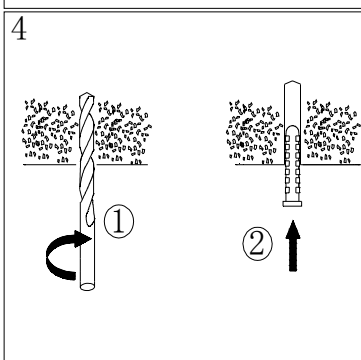

Line drawing of the item (with outline dimensions)

Item number:17401/03/30

Installation drawing (the same as it in its instruction manual)

Technical details

| | |
|---|--|
| materials used: | Metal , TC shade |
| color: | satin nickel |
| dimmable and how is the fixture dimmable: | |
| size: | Height: 100-130cm Length: 147cm Width: 35cm Net Weight: 3.2kg |
| power requirements: | 220-240VAC 50Hz |
| bulb type and maximum Wattage: | 3xE27 ESL/24W |
| number of bulbs: | 3xE27 |
| IP degree: | IP20 |