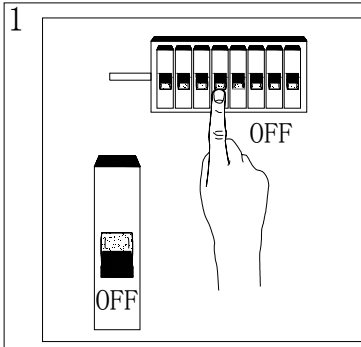

Line drawing of the item (with outline dimensions)

Item number:17401/03/30

Installation drawing (the same as it in its instruction manual)

Technical details

| | |
|---|--|
| materials used: | Metal , TC shade |
| color: | satin nickel |
| dimmable and how is the fixture dimmable: | |
| size: | Height: 100-130cm Length: 147cm Width: 35cm Net Weight: 3.2kg |
| power requirements: | 220-240VAC 50Hz |
| bulb type and maximum Wattage: | 3xE27 ESL/24W |
| number of bulbs: | 3xE27 |
| IP degree: | IP20 |