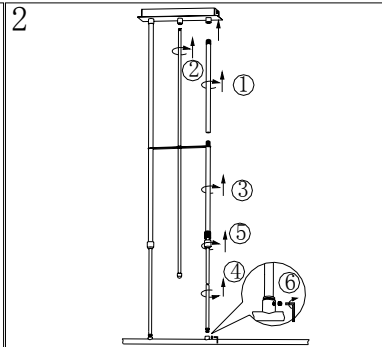

Line drawing of the item (with outline dimensions)

Item number:17401/03/30

Installation drawing (the same as it in its instruction manual)

Technical details

| | |
|---|--|
| materials used: | Metal , TC shade |
| color: | satin nickel |
| dimmable and how is the fixture dimmable: | |
| size: | Height: 100-130cm Length: 147cm Width: 35cm Net Weight: 3.2kg |
| power requirements: | 220-240VAC 50Hz |
| bulb type and maximum Wattage: | 3xE27 ESL/24W |
| number of bulbs: | 3xE27 |
| IP degree: | IP20 |