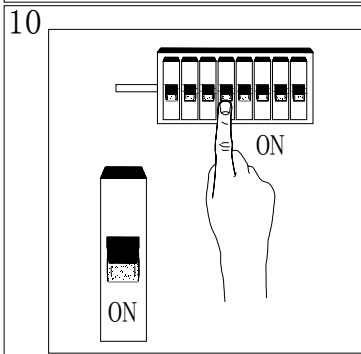

Line drawing of the item (with outline dimensions)

Item number:17401/03/30

Installation drawing (the same as it in its instruction manual)

Technical details

| | |
|---|--|
| materials used: | Metal , TC shade |
| color: | satin nickel |
| dimmable and how is the fixture dimmable: | |
| size: | Height: 100-130cm Length: 147cm Width: 35cm Net Weight: 3.2kg |
| power requirements: | 220-240VAC 50Hz |
| bulb type and maximum Wattage: | 3xE27 ESL/24W |
| number of bulbs: | 3xE27 |
| IP degree: | IP20 |