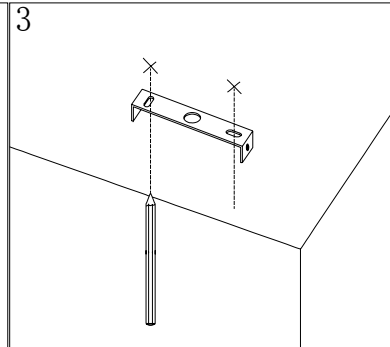

Line drawing of the item (with outline dimensions)

Item number:17401/03/30

Installation drawing (the same as it in its instruction manual)

Technical details

| | |
|---|--|
| materials used: | Metal , TC shade |
| color: | satin nickel |
| dimmable and how is the fixture dimmable: | |
| size: | Height: 100-130cm Length: 147cm Width: 35cm Net Weight: 3.2kg |
| power requirements: | 220-240VAC 50Hz |
| bulb type and maximum Wattage: | 3xE27 ESL/24W |
| number of bulbs: | 3xE27 |
| IP degree: | IP20 |