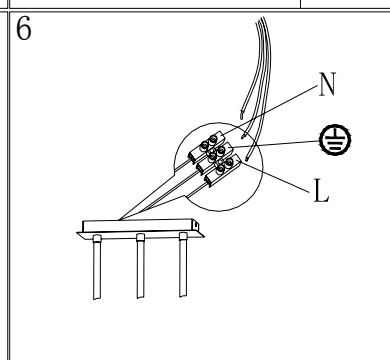

Line drawing of the item (with outline dimensions)

Item number:17401/03/30

Installation drawing (the same as it in its instruction manual)

Technical details

| | |
|---|--|
| materials used: | Metal , TC shade |
| color: | satin nickel |
| dimmable and how is the fixture dimmable: | |
| size: | Height: 100-130cm Length: 147cm Width: 35cm Net Weight: 3.2kg |
| power requirements: | 220-240VAC 50Hz |
| bulb type and maximum Wattage: | 3xE27 ESL/24W |
| number of bulbs: | 3xE27 |
| IP degree: | IP20 |