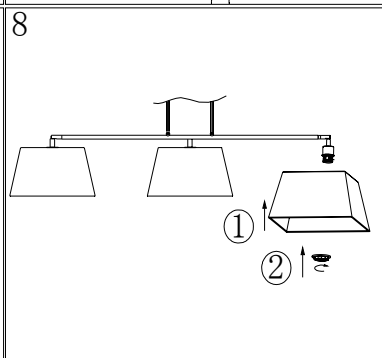

Line drawing of the item (with outline dimensions)

Item number:17401/03/30

Installation drawing (the same as it in its instruction manual)

Technical details

| | |
|---|--|
| materials used: | Metal , TC shade |
| color: | satin nickel |
| dimmable and how is the fixture dimmable: | |
| size: | Height: 100-130cm Length: 147cm Width: 35cm Net Weight: 3.2kg |
| power requirements: | 220-240VAC 50Hz |
| bulb type and maximum Wattage: | 3xE27 ESL/24W |
| number of bulbs: | 3xE27 |
| IP degree: | IP20 |