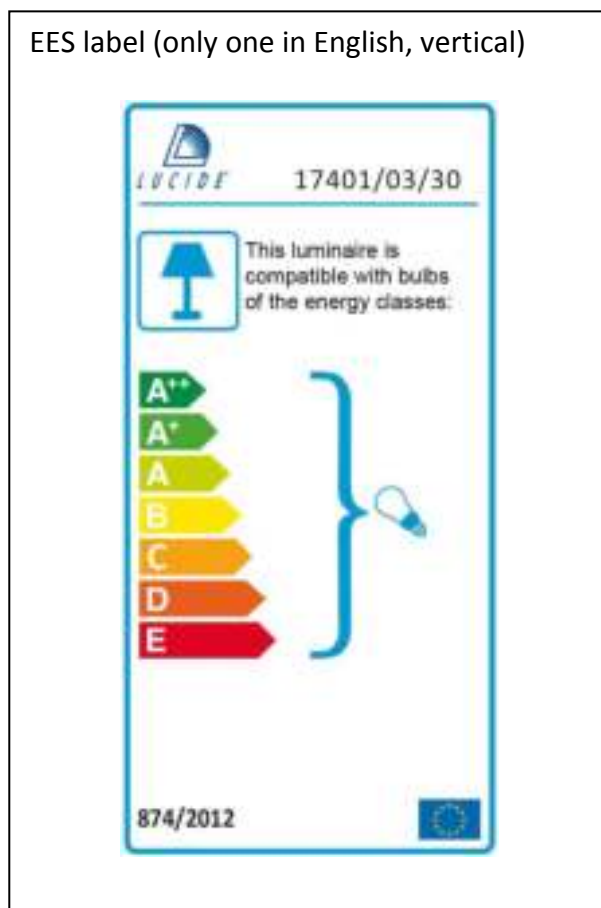

Technical details

materials used:	Metal , TC shade
color:	satin nickel
dimmable and how is the fixture dimmable:	
size:	Height: 100-130cm Length: 147cm Width: 35cm Net Weight: 3.2kg
power requirements:	220-240VAC 50Hz
bulb type and maximum Wattage:	3xE27 ESL/24W
number of bulbs:	3xE27
IP degree:	IP20

EES label (only one in English, vertical)

Lucide NV
Bisschoppenhoflaan 145
2100 Deurne
Belgium
info@lucide.be
tel: +32 (0)3 366 22 04
www.lucide.be