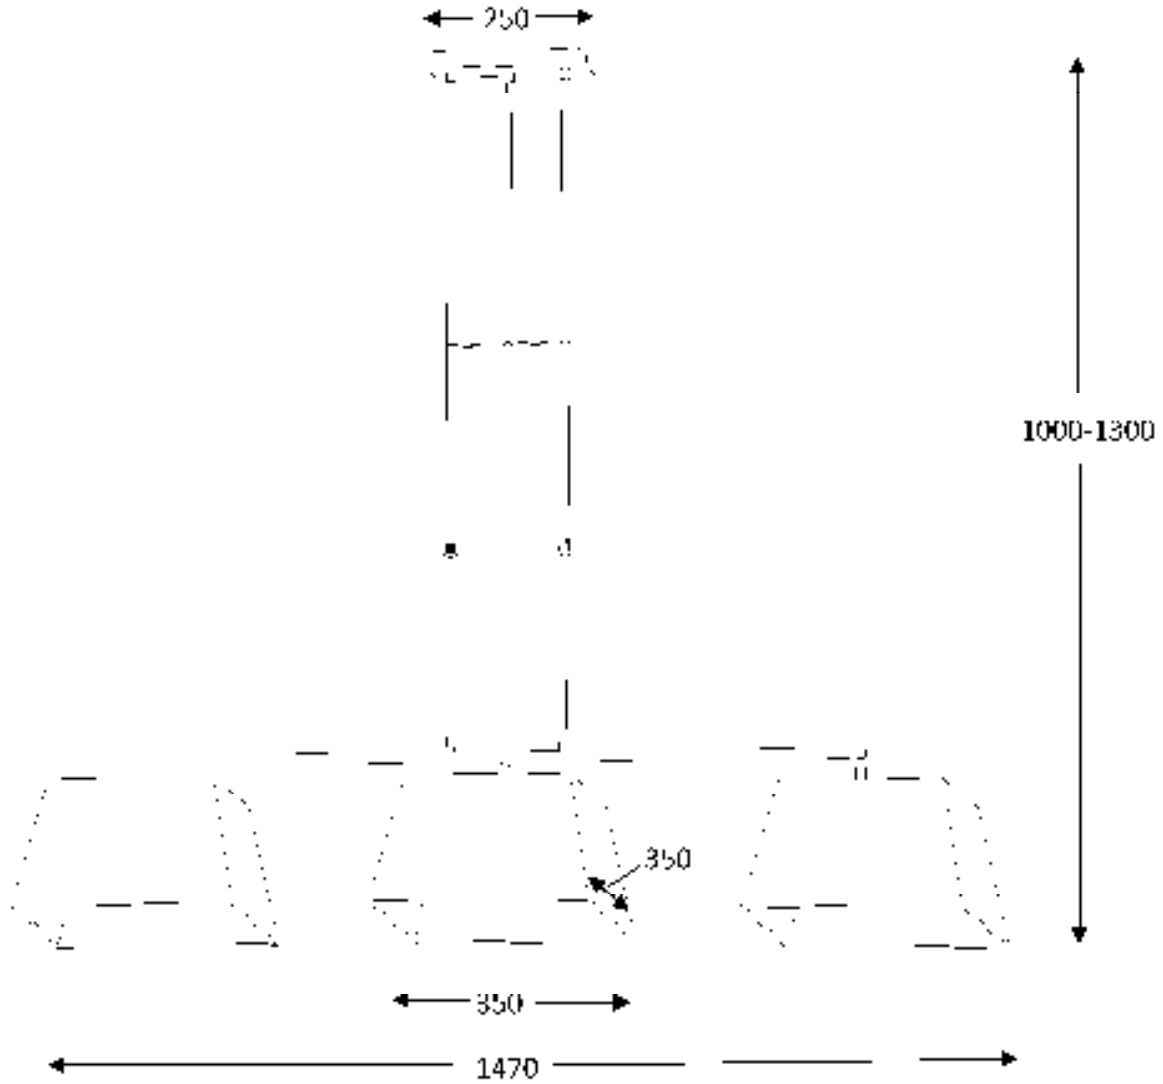

Line drawing of the item (with outline dimensions)

Item number:17401/03/30

Installation drawing (the same as it in its instruction manual)

Technical details

| | |
|---|--|
| materials used: | Metal , TC shade |
| color: | satin nickel |
| dimmable and how is the fixture dimmable: | |
| size: | Height: 100-130cm Length: 147cm Width: 35cm Net Weight: 3.2kg |
| power requirements: | 220-240VAC 50Hz |
| bulb type and maximum Wattage: | 3xE27 ESL/24W |
| number of bulbs: | 3xE27 |
| IP degree: | IP20 |

EES label (only one in English, vertical)

Lucide NV
 Bisschoppenhoflaan 145
 2100 Deurne
 Belgium
info@lucide.be
 tel: +32 (0)3 366 22 04
www.lucide.be