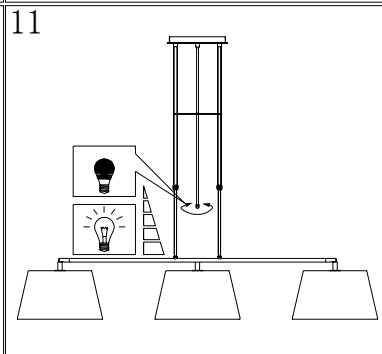

Line drawing of the item (with outline dimensions)

Item number:17401/03/30

Installation drawing (the same as it in its instruction manual)

Technical details

| | |
|---|--|
| materials used: | Metal , TC shade |
| color: | satin nickel |
| dimmable and how is the fixture dimmable: | |
| size: | Height: 100-130cm Length: 147cm Width: 35cm Net Weight: 3.2kg |
| power requirements: | 220-240VAC 50Hz |
| bulb type and maximum Wattage: | 3xE27 ESL/24W |
| number of bulbs: | 3xE27 |
| IP degree: | IP20 |