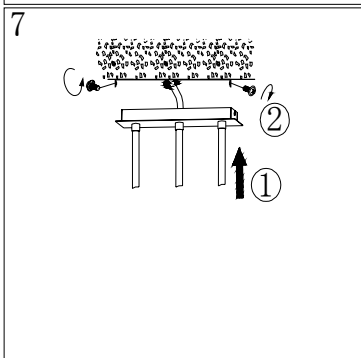

Line drawing of the item (with outline dimensions)

Item number:17401/03/30

Installation drawing (the same as it in its instruction manual)

Technical details

| | |
|---|--|
| materials used: | Metal , TC shade |
| color: | satin nickel |
| dimmable and how is the fixture dimmable: | |
| size: | Height: 100-130cm Length: 147cm Width: 35cm Net Weight: 3.2kg |
| power requirements: | 220-240VAC 50Hz |
| bulb type and maximum Wattage: | 3xE27 ESL/24W |
| number of bulbs: | 3xE27 |
| IP degree: | IP20 |