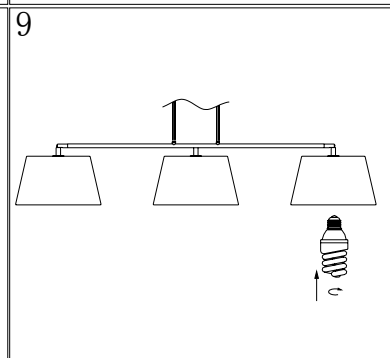

Line drawing of the item (with outline dimensions)

Item number:17401/03/30

Installation drawing (the same as it in its instruction manual)

Technical details

| | |
|---|--|
| materials used: | Metal , TC shade |
| color: | satin nickel |
| dimmable and how is the fixture dimmable: | |
| size: | Height: 100-130cm Length: 147cm Width: 35cm Net Weight: 3.2kg |
| power requirements: | 220-240VAC 50Hz |
| bulb type and maximum Wattage: | 3xE27 ESL/24W |
| number of bulbs: | 3xE27 |
| IP degree: | IP20 |