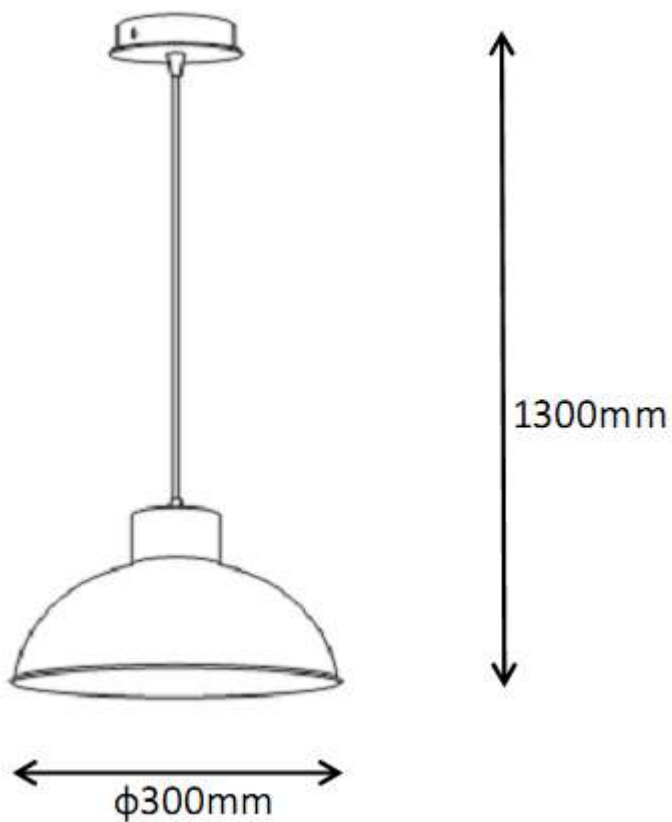

Line drawing of the item (with outline dimensions)

Item number: 31456/30/15

Installation drawing (the same as it in its instruction manual)

Technical details

materials used:	steel	
color:	15	Iron grey
dimmable and how is the fixture dimmable:		
size:	Height:	130cm
	Length:	
	Width:	D30cm
	Net Weight:	1.1kgs
power requirements:	220-240V~50HZ	
bulb type and maximum Wattage:	E27	Max.60w
number of bulbs:	1XE27	
IP degree:	IP20	