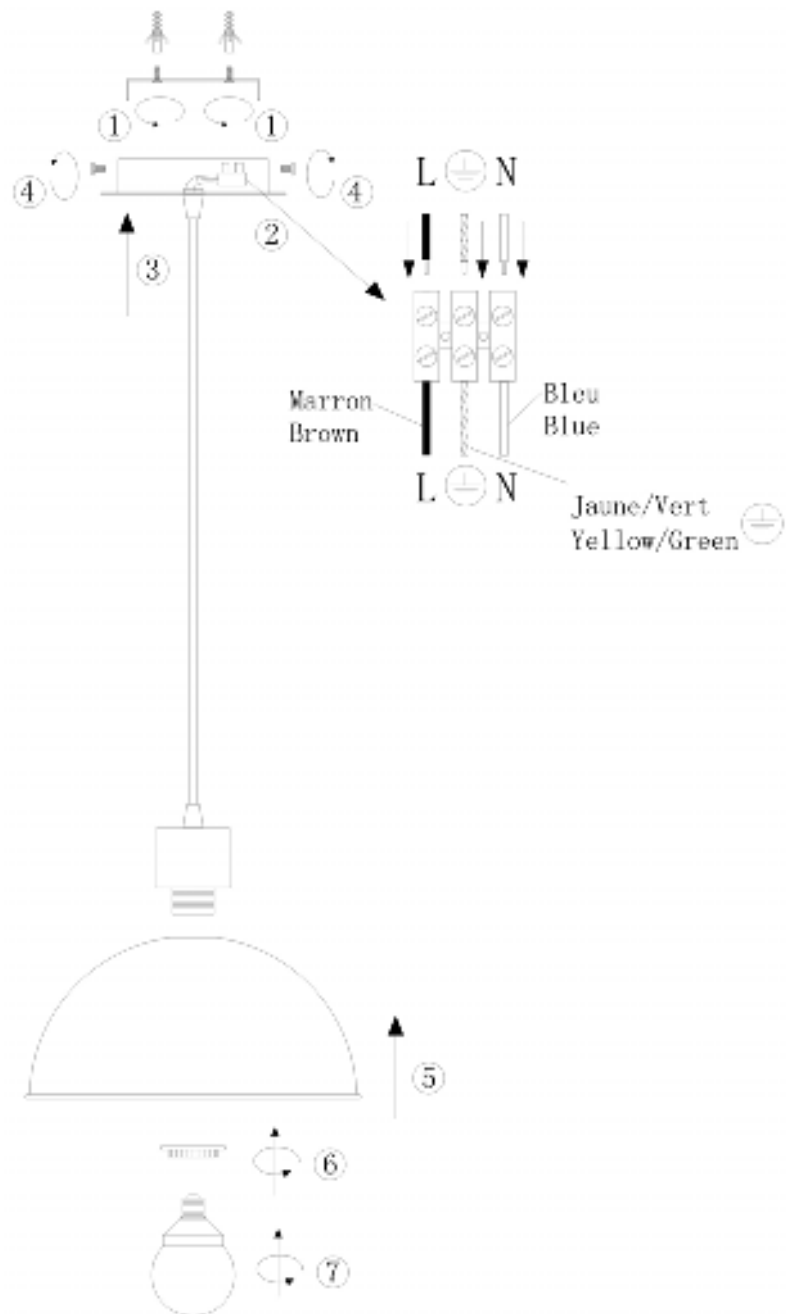

Line drawing of the item (with outline dimensions)

Item number: 31456/30/15

Installation drawing (the same as it in its instruction manual)

Technical details

materials used:	steel	
color:	15	Iron grey
dimmable and how is the fixture dimmable:		
size:	Height:	130cm
	Length:	
	Width:	D30cm
	Net Weight:	1.1kgs
power requirements:	220-240V~50HZ	
bulb type and maximum Wattage:	E27	Max.60w
number of bulbs:	1XE27	
IP degree:	IP20	