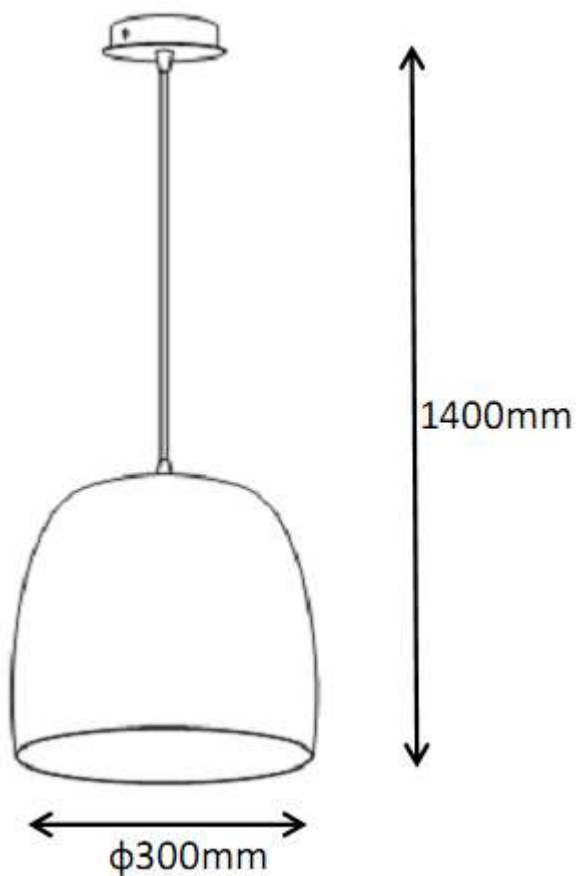

Line drawing of the item (with outline dimensions)

Item number: 31411/29/30

Installation drawing (the same as it in its instruction manual)

Technical details

materials used:	aluminium	
color:	30	black
dimmable and how is the fixture dimmable:		
size:	Height:	140cm
	Length:	
	Width:	D30cm
	Net Weight:	1.2kgs
power requirements:	220-240V~50HZ	
bulb type and maximum Wattage:	E27	Max.60w
number of bulbs:	1XE27	
IP degree:	IP20	