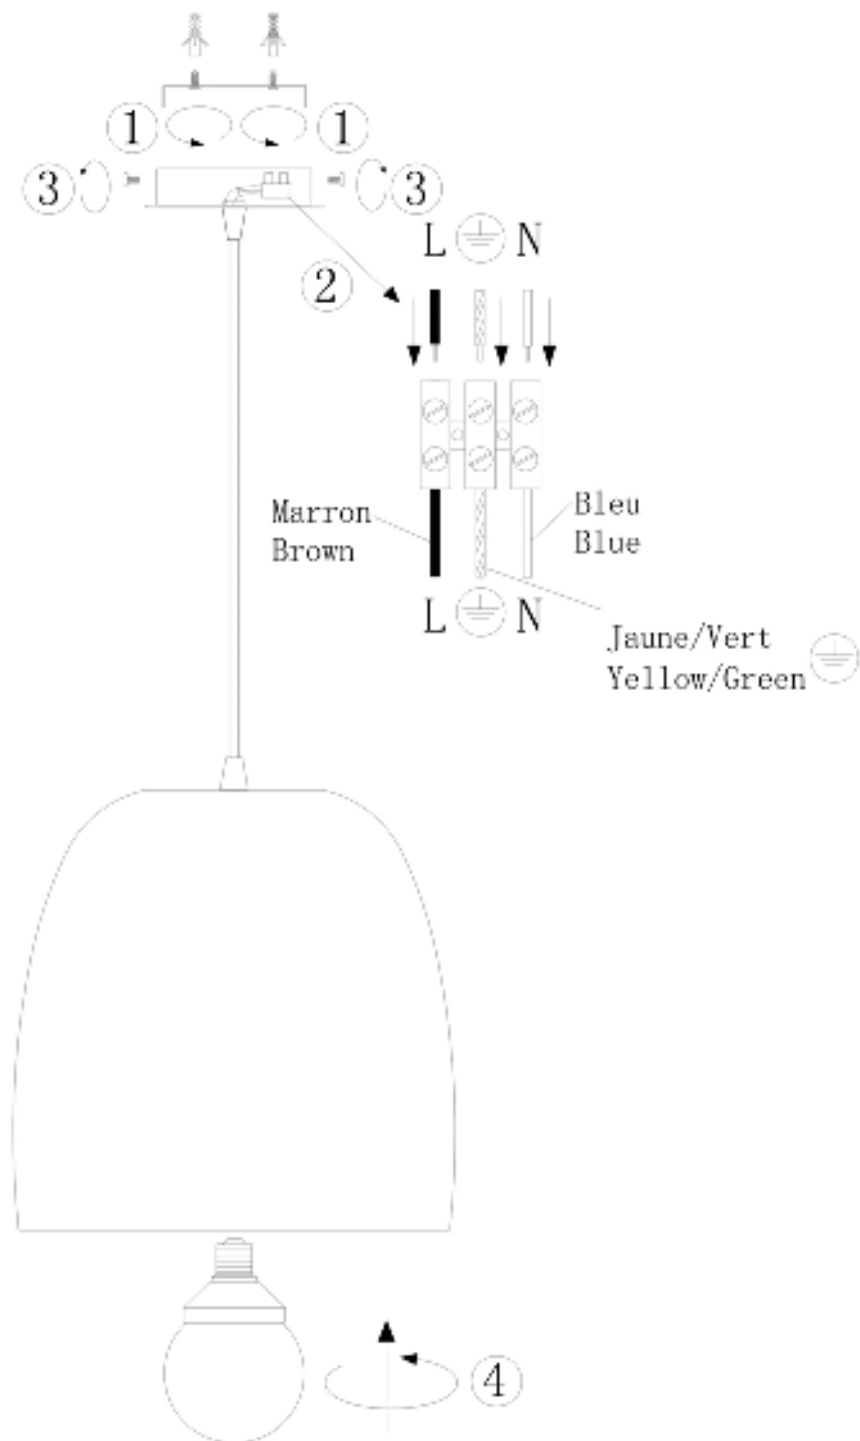

Line drawing of the item (with outline dimensions)

Item number: 31411/29/30

Installation drawing (the same as it in its instruction manual)

Technical details

materials used:	aluminium	
color:	30	black
dimmable and how is the fixture dimmable:		
size:	Height:	140cm
	Length:	
	Width:	D30cm
	Net Weight:	1.2kgs
power requirements:	220-240V~50HZ	
bulb type and maximum Wattage:	E27	Max.60w
number of bulbs:	1XE27	
IP degree:	IP20	