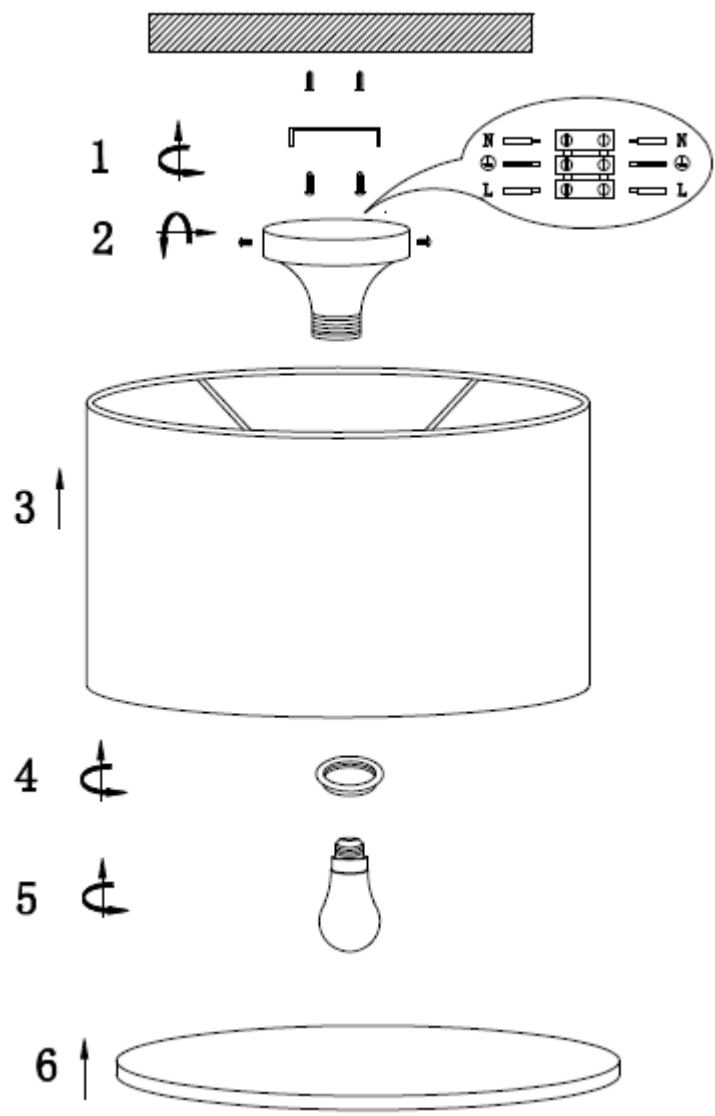

Item number: 34135/30/31, 34135/30/39, 34135/30/66, 34135/30/99

Technical details

Materials used:	Metal ceiling cap + pp shade
Color:	Balloons, golden stars blue background, pink background, rainbow pattern
Dimmable and how is fixture dimmable	
Size:	Height: 22.5cm
	Length: 30cm
	Width: 30cm
	Net weight: 0.93kg
Power requirements:	220V-240V~50Hz
Bulb type and maximum wattage:	E27 Max.40W
Number of bulbs:	1XE27
IP degree:	IP20