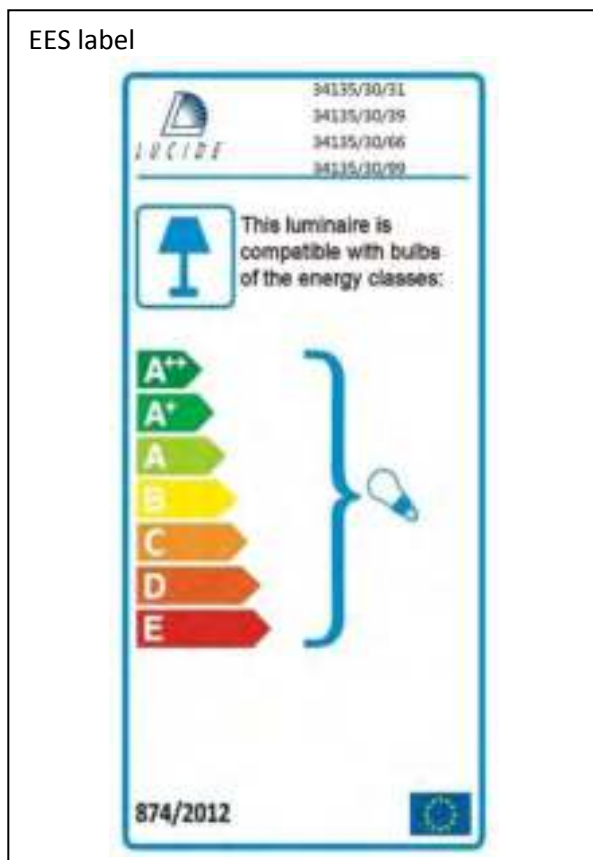

Exclusions pour la garantie : 1. Les pièces de verre cassées sur l'appareil ne seront remplacées que 14 jours à compter de l'achat par l'utilisateur final. 2. L'usure normale, la décoloration résultant d'une utilisation normale. 3. Les dégâts causés par des facteurs externes comme le feu, l'eau, une utilisation / installation ou maintenance incorrecte du produit.

Pour les réclamations de de garantie, le client doit remettre les appareils / pièces défectueuses et le ticket d'achat original.

Garantiebestimmungen:

Lucide NV garantiert für einen Zeitraum von 2 Jahren ab Kaufdatum und Kauf durch den Endkunden, dass das gelieferte Produkt frei von Material- und Herstellungsfehlern ist, sofern das Produkt gemäß der Bedienungsanleitung installiert und gewartet wird.

Von der Garantie ausgenommen: 1. Gebrochene Glasteile der Fassung werden nur innerhalb von 14 Tagen ab Kauf durch den Endkunden ersetzt. 2. Normaler Verschleiß, Verfärbungen aufgrund des normalen Gebrauchs. 3. Beschädigungen aufgrund externer Ursachen wie Feuer, Wasser, unsachgemäße Nutzung/ Installation oder Wartung des Produkts.

Kunden müssen das defekte Produkt/Teil und den Originalkaufbeleg einsenden, um Garantieansprüche geltend zu machen.

Other languages of the manual and further explanations can be found on our website.