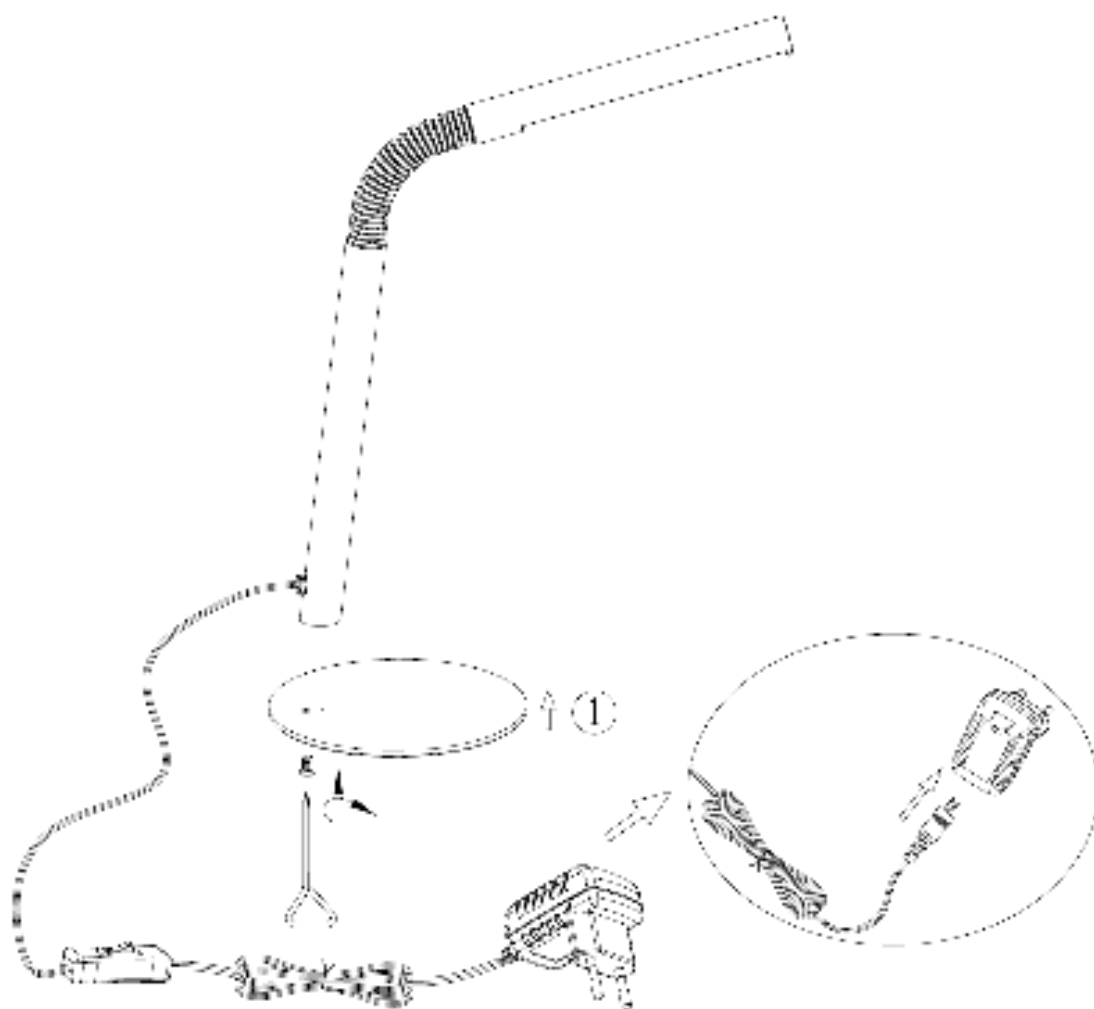

Line drawing of the item (with outline dimensions)

Item number: 18602/03/xx

Installation drawing (the same as it in its instruction manual)

### Technical details

materials used:	Metal
color:	Black, White, Silver
dimmable and how is the fixture dimmable:	
size:	33cm
Height:	
Length:	
Width:	Φ 14cm
Net Weight:	0.76kgs
power requirements:	DC 12V 500mA
bulb type and maximum Wattage:	
number of bulbs:	30pcs LED
IP degree:	IP20