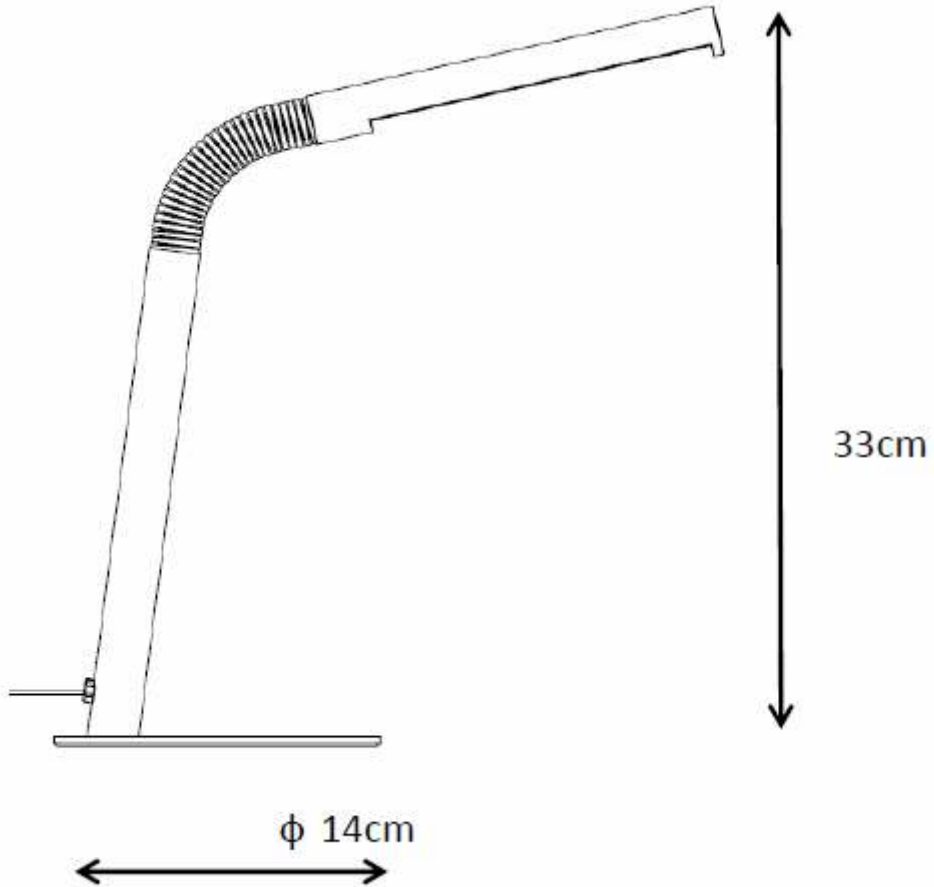

Line drawing of the item (with outline dimensions)

Item number: 18602/03/xx

Installation drawing (the same as it in its instruction manual)

### Technical details

materials used:	Metal
color:	Black, White, Silver
dimmable and how is the fixture dimmable:	
size:	33cm
Height:	
Length:	
Width:	Φ 14cm
Net Weight:	0.76kgs
power requirements:	DC 12V 500mA
bulb type and maximum Wattage:	
number of bulbs:	30pcs LED
IP degree:	IP20