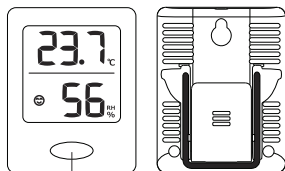

PRECAUTIONS

- Do not clean any part of the product with benzene, thinner or other solvent chemicals. If necessary, clean it with a soft or damp cloth.
- Never immerse the product in water. This will damage the product.
- Do not subject the product to extreme force, shock or fluctuations in temperature or humidity.
- Do not open the device and/or try to perform repairs by anyone other than a qualified electrician.
- Please carefully check the battery type before replacing. Unsupported batteries may damage the device.
- Do not use alkaline, standard or rechargeable batteries in this product.
- Remove batteries when storing this product for a long period of time.
- Do not dispose this product as unsorted municipal waste. Please separately collect as electronic/chemical waste.

CONGRATULATIONS!

OVERVIEW