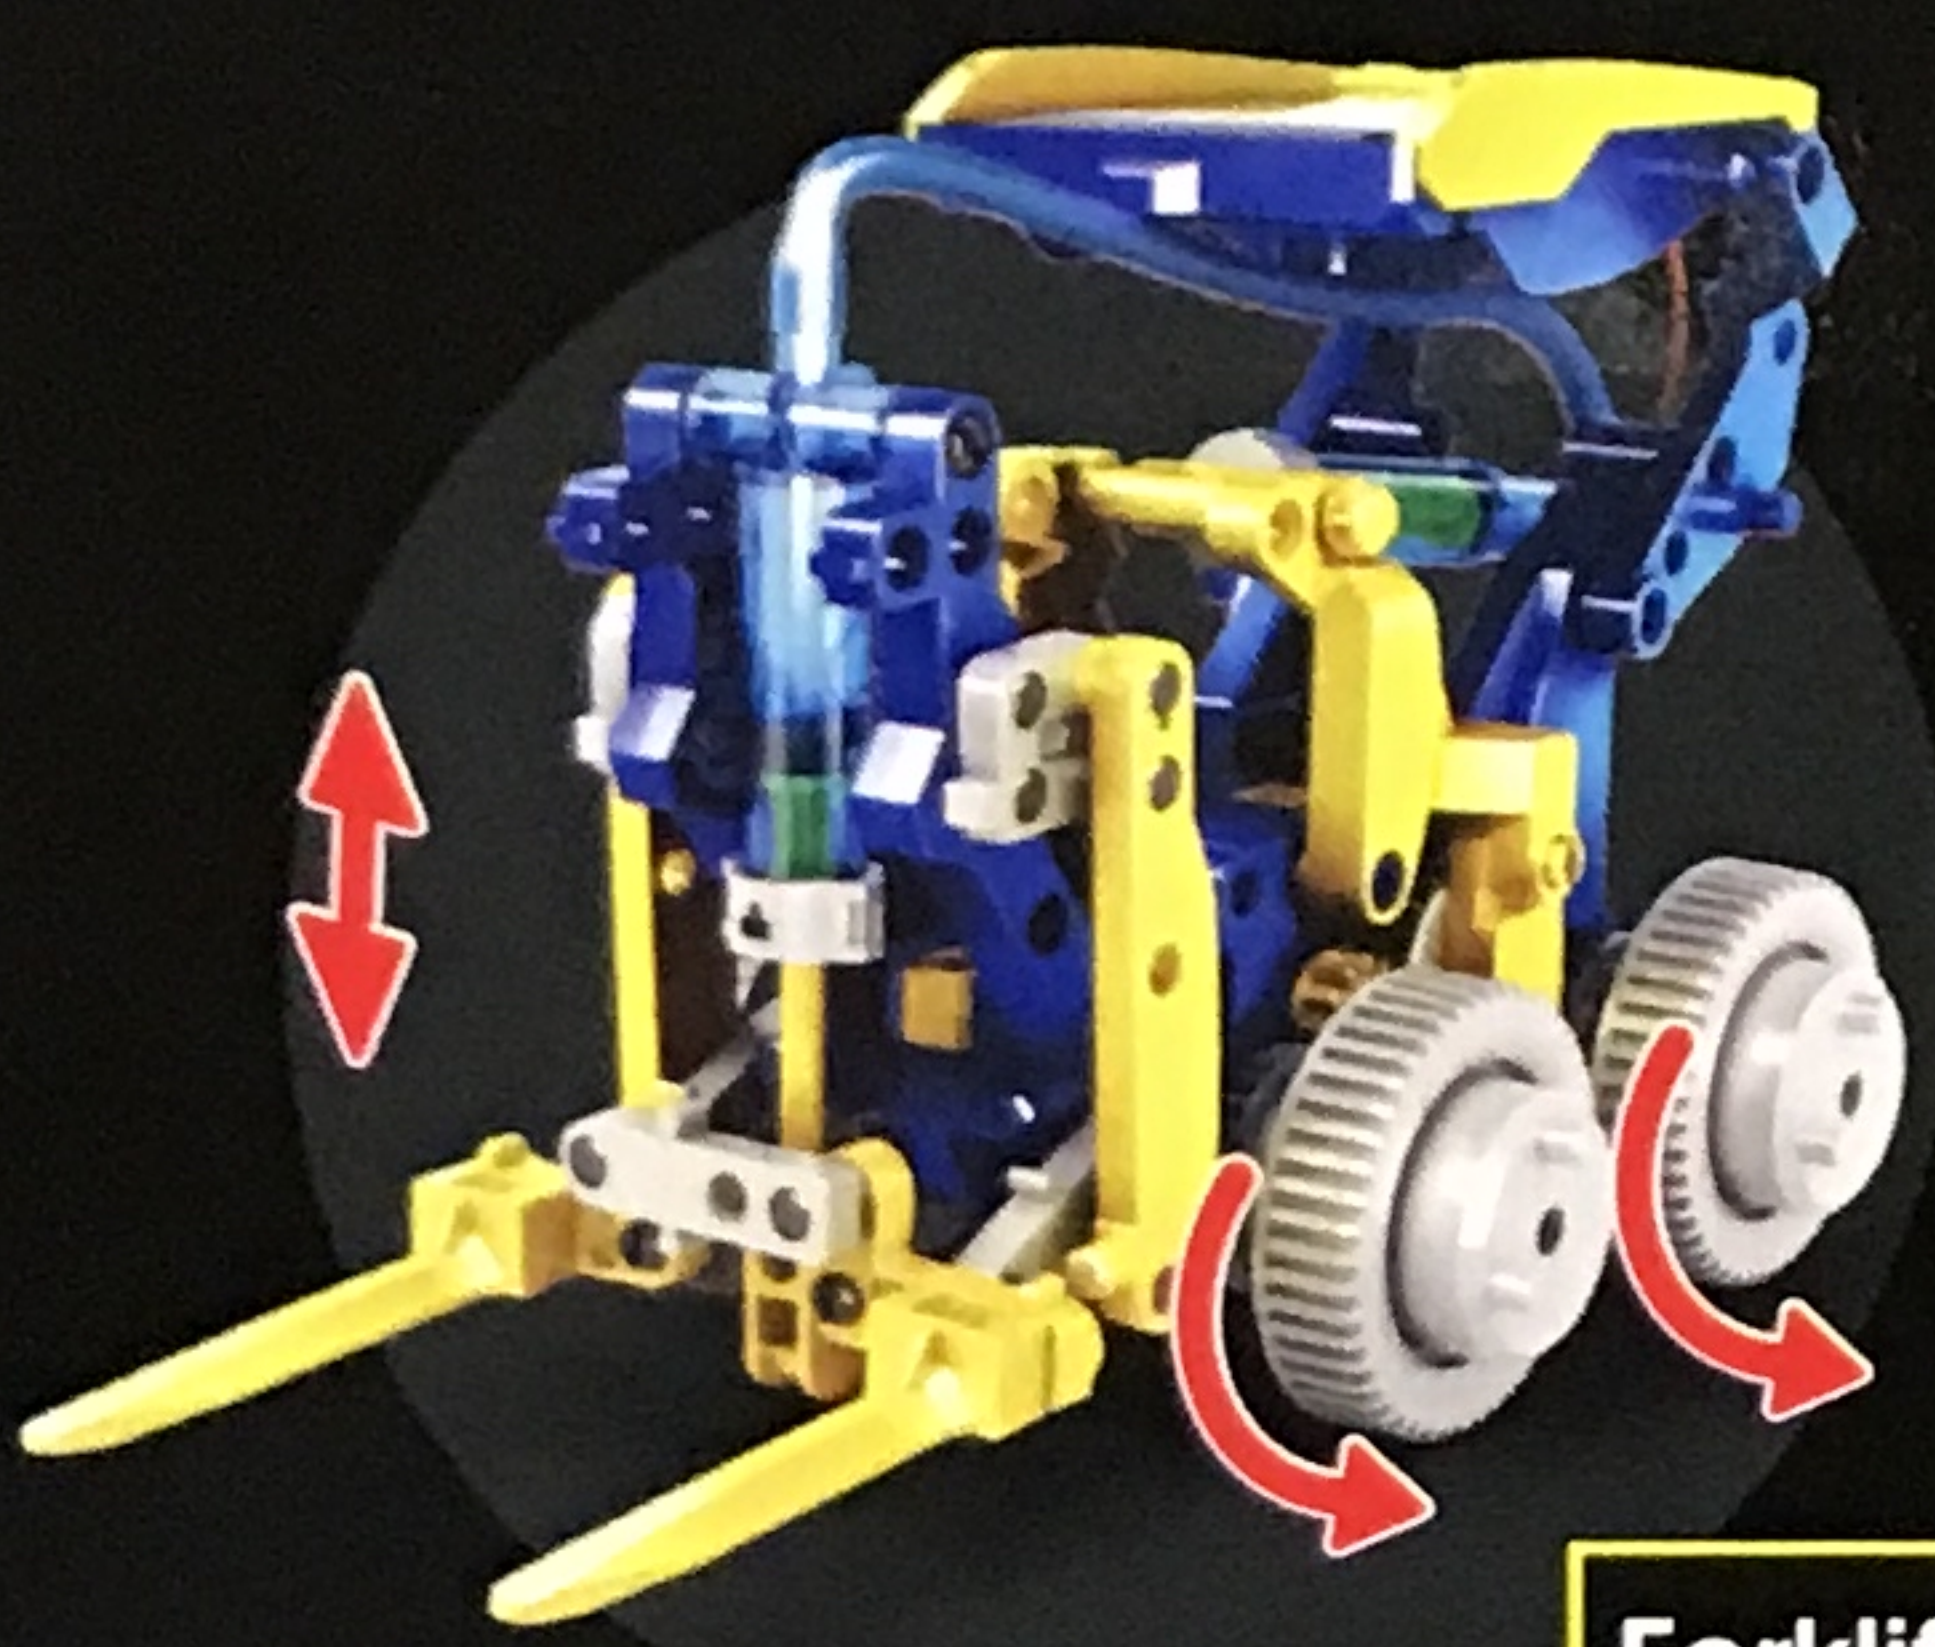

R & PAULIC CTION Kit

can be
anical animals
rom a climbing
ch to a forklift
having its own
these adorable
all.

s designed to
e benefits of
ncepts of this
powers the
ing no batteries
reat for both

characteristics
es for a great
eractive way.
so provides
agination to
anical species!

Forklift

AINS

Manufactured by
The Source Wholesale
The Atrium, Curtis Road, Dorking,
Surrey RH4 1XA

The Source Wholesale BV
Joop Geesinkweg 701,
1114 AB Amsterdam-Duivendrecht
Supplier item reference: 21-618

MADE IN TAIWAN
71510

48

5 060512 150520

WARNING:
CHOKING HAZARD - Small parts.
Not for children under 3 years.

Ⓢ PERICOLO DI SOFFOCAMENTO - Parti piccole. Non adatto a bambini di età inferiore ai 3 anni.
Ⓢ PELIGRO DE ASFIXIA - Piezas pequeñas No apto para niños menores de 3 años.

Please retain the important information on this packaging for future reference.

PATENT PENDING

Do Not Discard This Packaging
Copyright © 2018 CIC. All rights reserved

Screwdriver and clippers required - not included.

Ⓢ Ages 8+
Ⓢ Età 8+
Ⓢ Edad: 8+