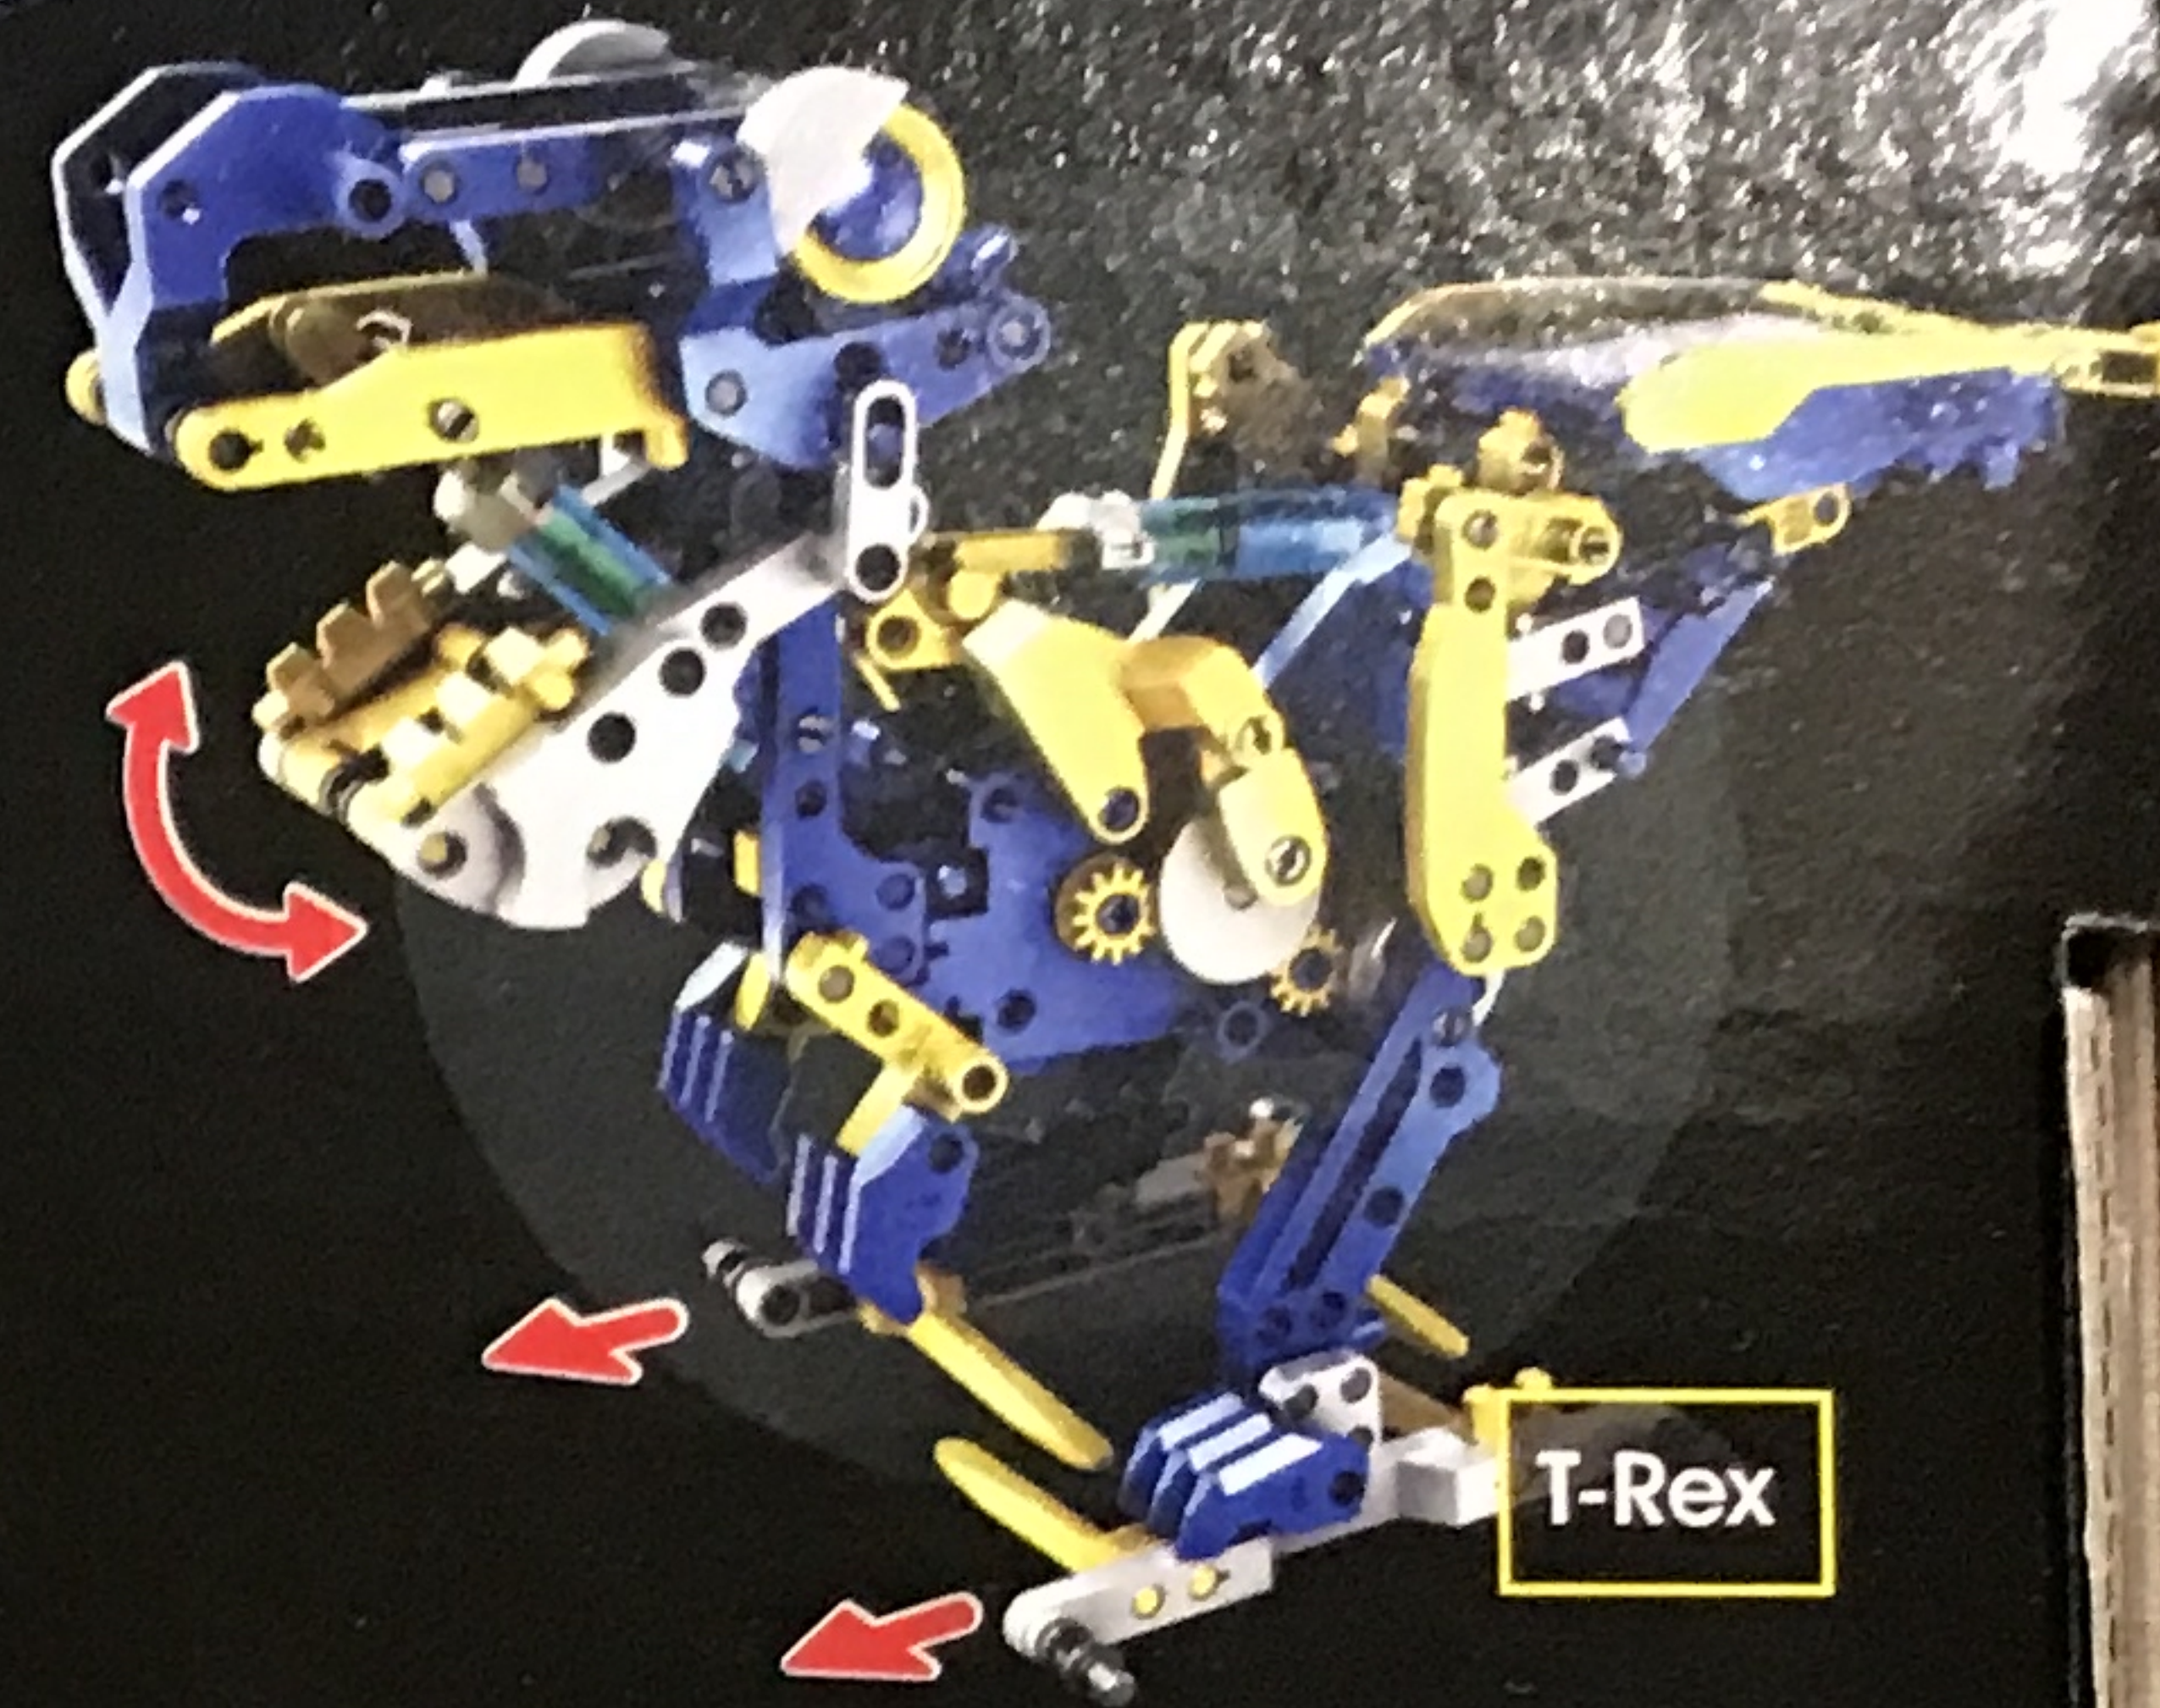

R & PAULIC CTION Kit

can be
anical animals
rom a climbing
ch to a forklift
having its own
these adorable
all.

s designed to
e benefits of
ncepts of this
powers the
ing no batteries
reat for both

characteristics
es for a great
eractive way.
so provides
agination to
anical species!

Monkey

Master & dog

Pterosaurs

T-Rex

Elephant

Crocodile

Ostrich

Scorpion

Forklift

Obstacle avoiding Rover

Excavator

Buggy

AINS

Manufactured by
The Source Wholesale
The Atrium, Curtis Road, Dorking,
Surrey RH4 1XA

The Source Wholesale BV
Joop Geesinkweg 701,
1114 AB Amsterdam-Duivendrecht
Supplier item reference: 21-618

Ⓢ Ages 8+
Ⓢ Età 8+
Ⓢ Edad: 8+