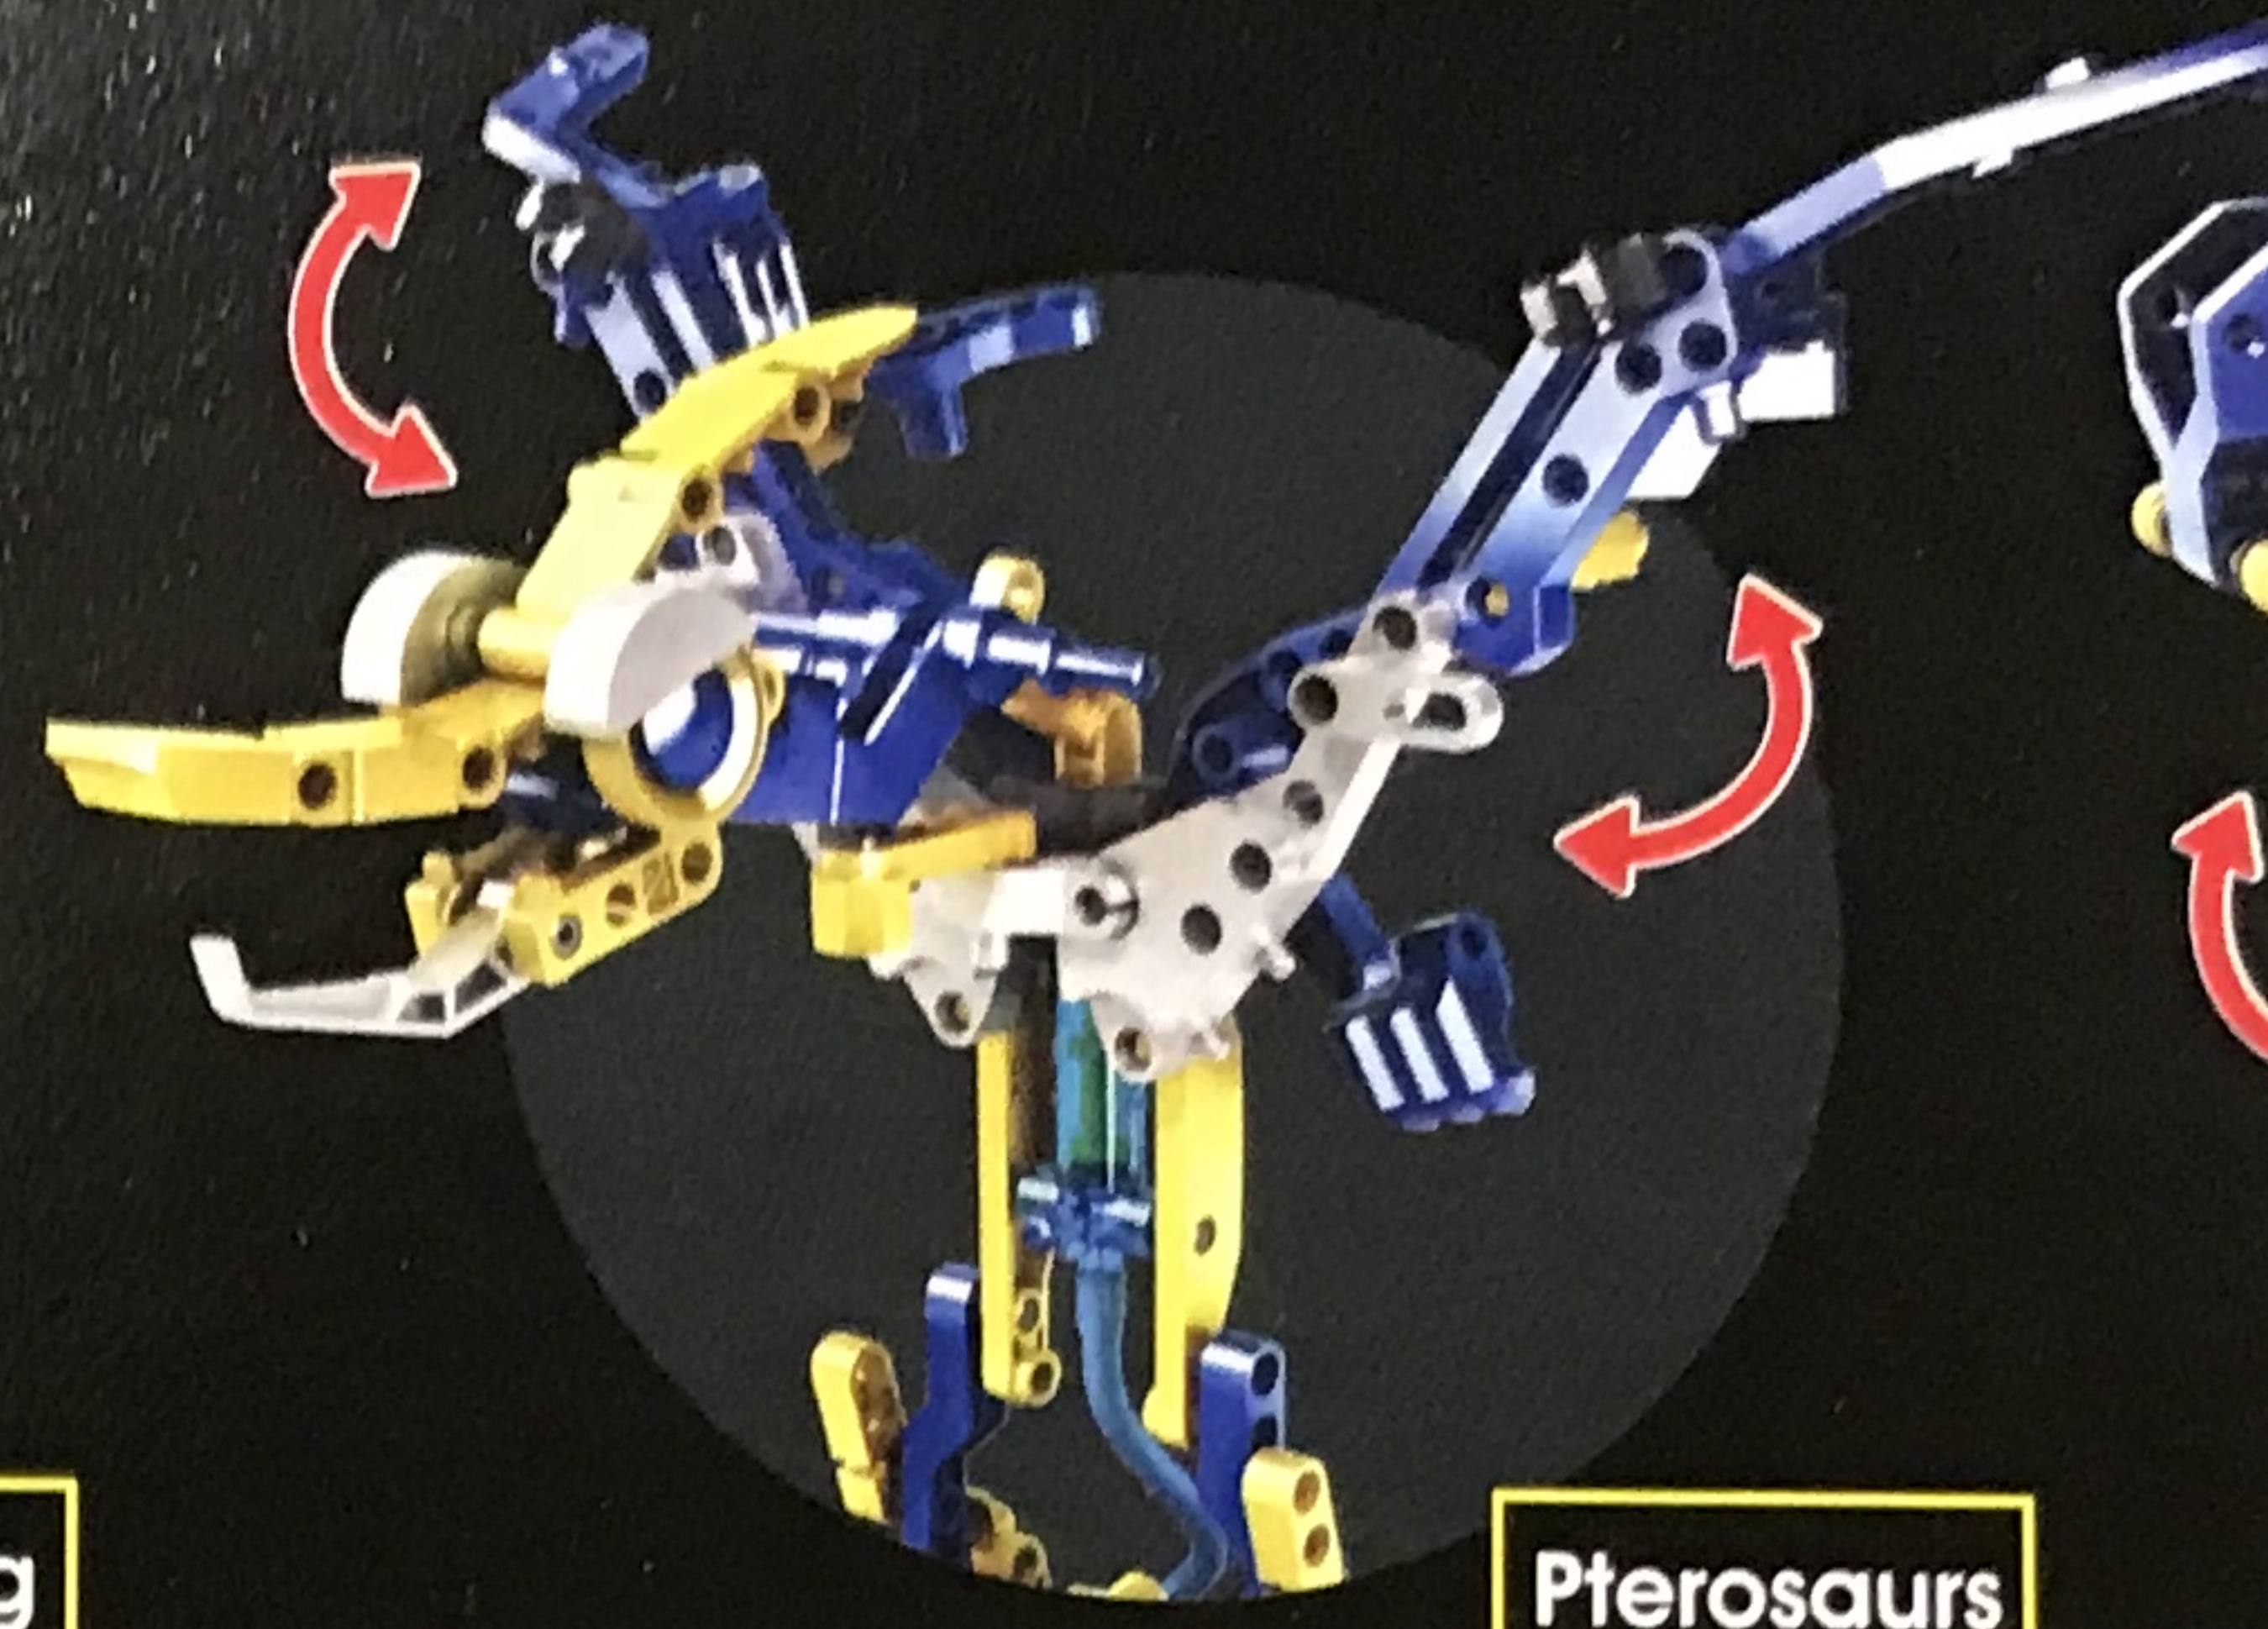

R & PAULIC CTION Kit

can be
anical animals
rom a climbing
ch to a forklift
having its own
these adorable
all.

s designed to
e benefits of
ncepts of this
powers the
ing no batteries
reat for both

characteristics
es for a great
eractive way.
so provides
agination to
anical species!

Monkey

Master & dog

Pterosaurs

T-Rex

Elephant

Crocodile

Ostrich

Scorpion

Forklift

Obstacle avoiding Rover

Excavator

Buggy

AINS

Manufactured by
The Source Wholesale
The Atrium, Curtis Road, Dorking,
Surrey RH4 1XA

The Source Wholesale BV
Joop Geesinkweg 701,
1114 AB Amsterdam-Duivendrecht
Supplier item reference: 21-618

Ⓢ Ages 8+
Ⓢ Età 8+
Ⓢ Edad: 8+