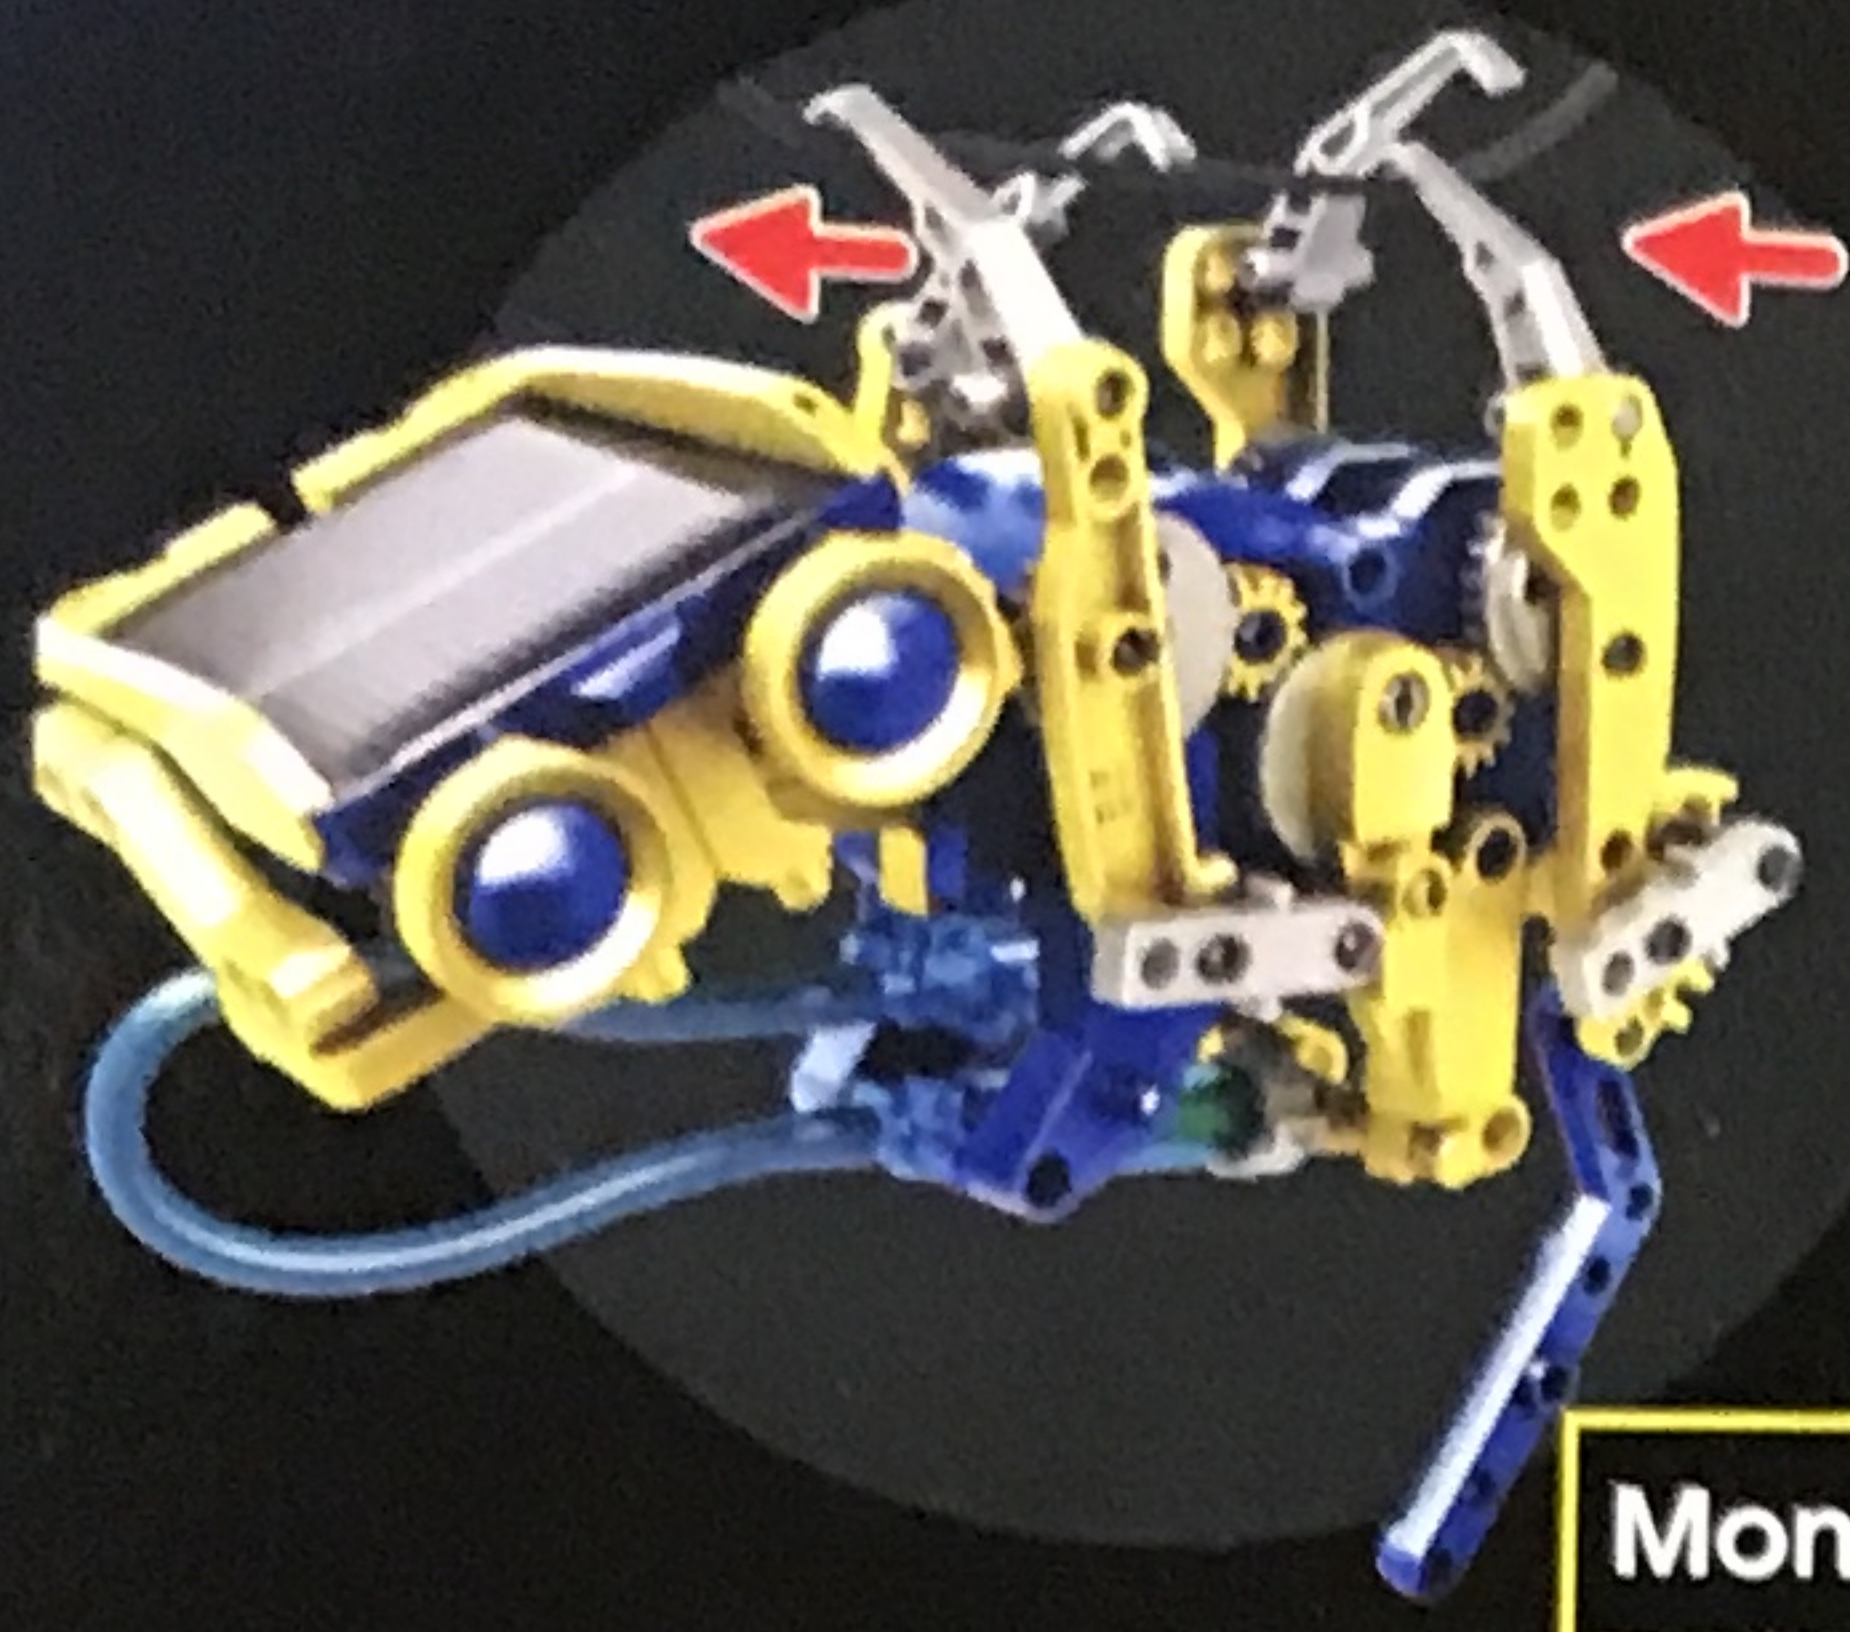

R & PAULIC CTION Kit

can be
anical animals
rom a climbing
ch to a forklift
having its own
these adorable
all.

s designed to
e benefits of
ncepts of this
powers the
ing no batteries
reat for both

characteristics
es for a great
eractive way.
so provides
agination to
anical species!

Forklift

Obstacle avoiding Rover

Excavator

Buggy

AINS

Manufactured by
The Source Wholesale
The Atrium, Curtis Road, Dorking,
Surrey RH4 1XA

The Source Wholesale BV
Joop Geesinkweg 701,
1114 AB Amsterdam-Duivendrecht
Supplier item reference: 21-618