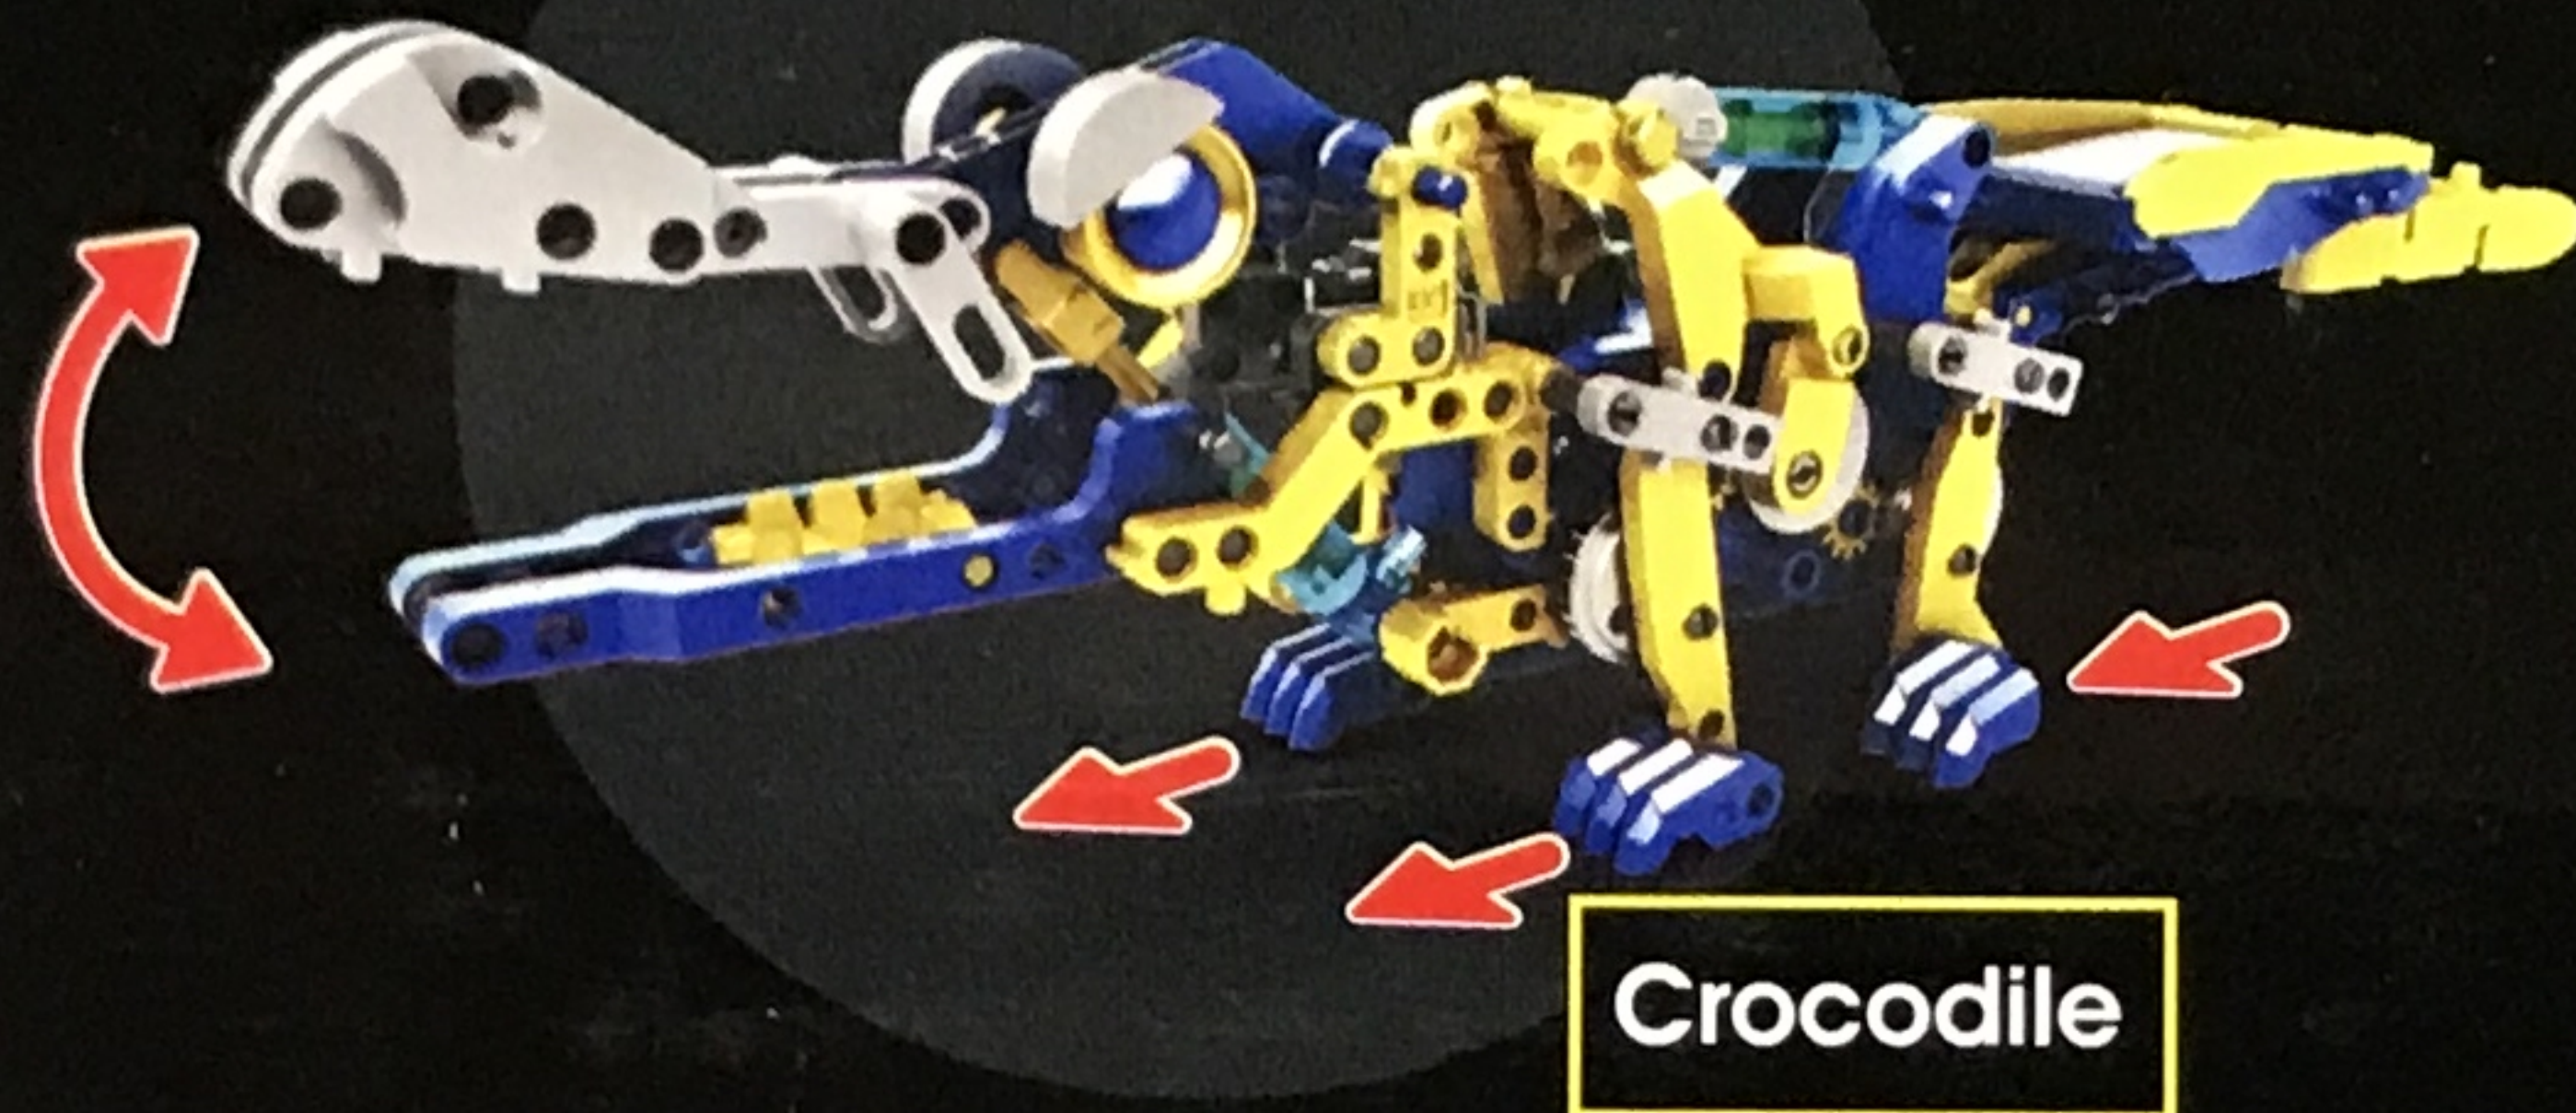

Elephant

Crocodile