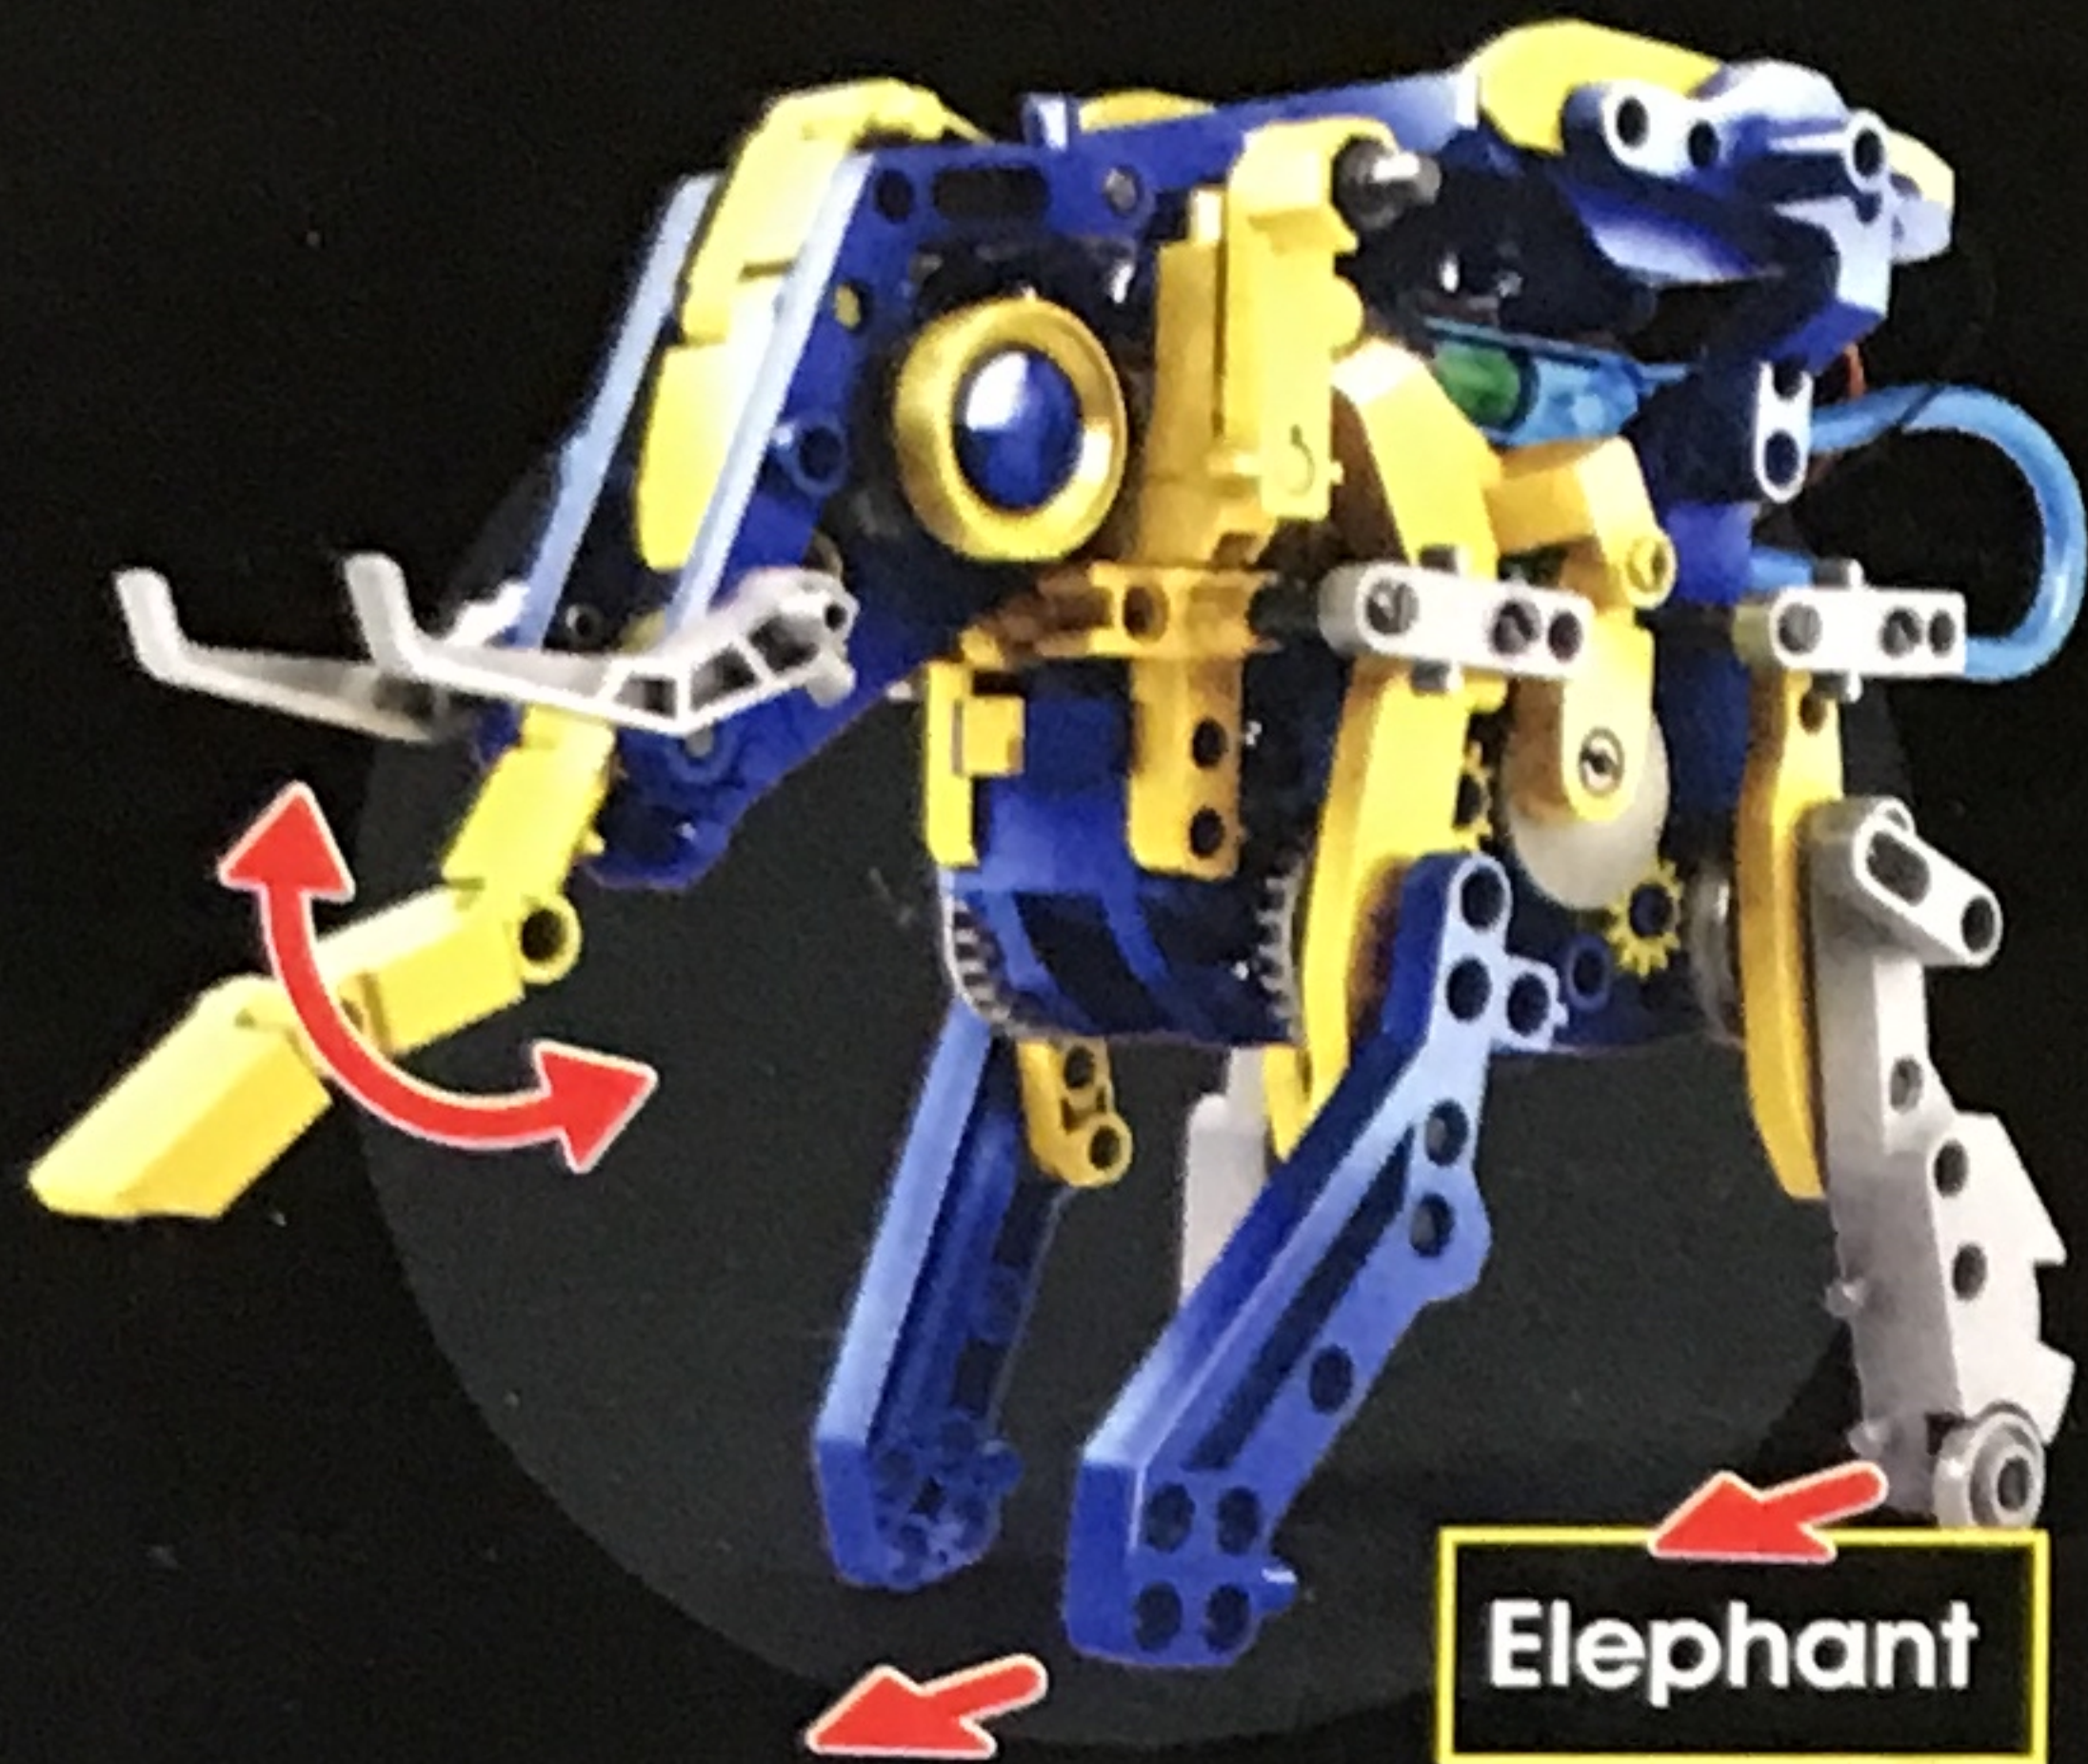

R & PAULIC CTION Kit

can be
anical animals
rom a climbing
ch to a forklift
having its own
these adorable
all.

s designed to
e benefits of
ncepts of this
powers the
ing no batteries
reat for both

characteristics
es for a great
eractive way.
so provides
agination to
anical species!

Monkey

Master & dog

Pterosaurs

T-Rex

Elephant

Crocodile

Ostrich

Scorpion

Forklift

Obstacle avoiding Rover

Excavator

Buggy

AINS

Manufactured by
The Source Wholesale
The Atrium, Curtis Road, Dorking,
Surrey RH4 1XA

The Source Wholesale BV
Joop Geesinkweg 701,
1114 AB Amsterdam-Duivendrecht
Supplier item reference: 21-618