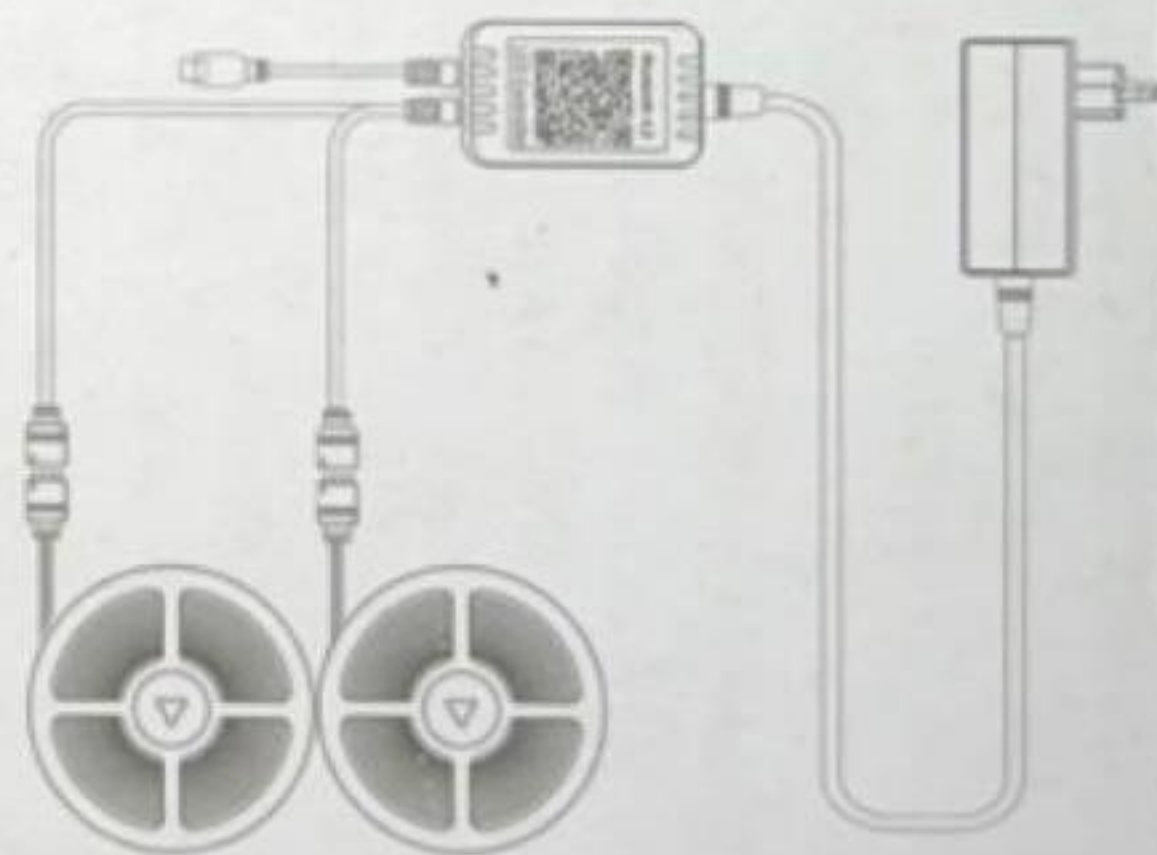

## PRODUCT FEATURES

Versatile applications: Mainly for indoor use like behind under the cabinet, bedheadboards, in the kitchen, shelves, the porch, the staircases, bedroom decorations, dorm room decoration, bars and restaurants decoration and etc.

The colors of our RGB LED strip lights can be fine-tuned with the palette on the App, with 20 splendid color changing modes to your liking.

The strong viscosity backside self-adhesive tape make the led light strip easy application to most smooth surfaces.