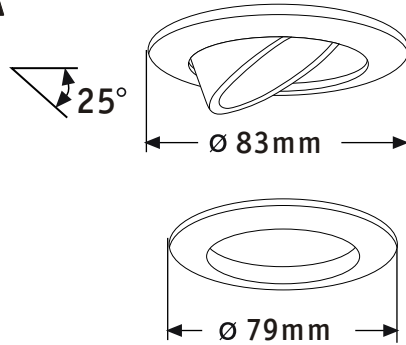

P

Paulmann

Safety Instructions

0,1,2,4,5b,7,8,9,
11,12,15,16,17,19,
20,21,23,25,29

Info Hotline

+49 (0) 5041 998 389

Mon. - Do. 7⁰⁰ - 20⁰⁰

Fr. 7⁰⁰ - 17⁰⁰

Paulmann Licht GmbH
31832 Springe / Germany
www.paulmann.com

Art.-Nr.:

507000315

(+MA 173)

PBO 10 / 09

A

B

C

[mm]

[W]

[mm]

[W]

[mm]

[W]

[mm]

68

50

60

35

60

50

90

70

50

60

35

60

50

90

D

E

F

G

H

I

>0,5m = 0,5m

9