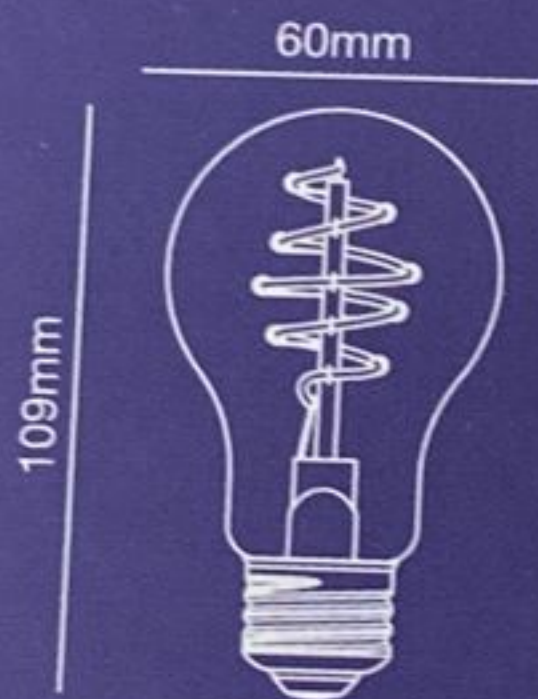

### WATT = LUMEN

WATT	15	25	40	60	75	100
LUMEN	136	249	470	806	1055	1521

### 2000K WARM WHITE

100%

Instant full light

On/off

20.000 times

330°

Beam angle

220-240 V