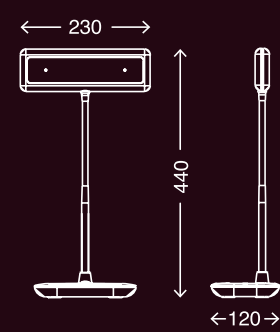

LED

LED 8 W
950 lm

BRILO®

LED

LED 8 W
950 lm