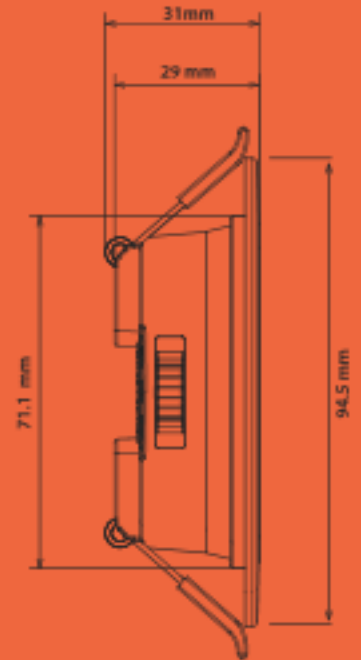

leddle®

Wattage
5w

CCT

3000k-4000k
5700k

Ultra Slim
29mm height

Dimmable
10% - 100%

Brightness
400lm

Voltage
220v - 240v

IP44
Rated

LED Panel Light

Cut out:
75-85mm

Made in P.R.C

5 430003 175361 >

leddle
Model/SKU: 160011