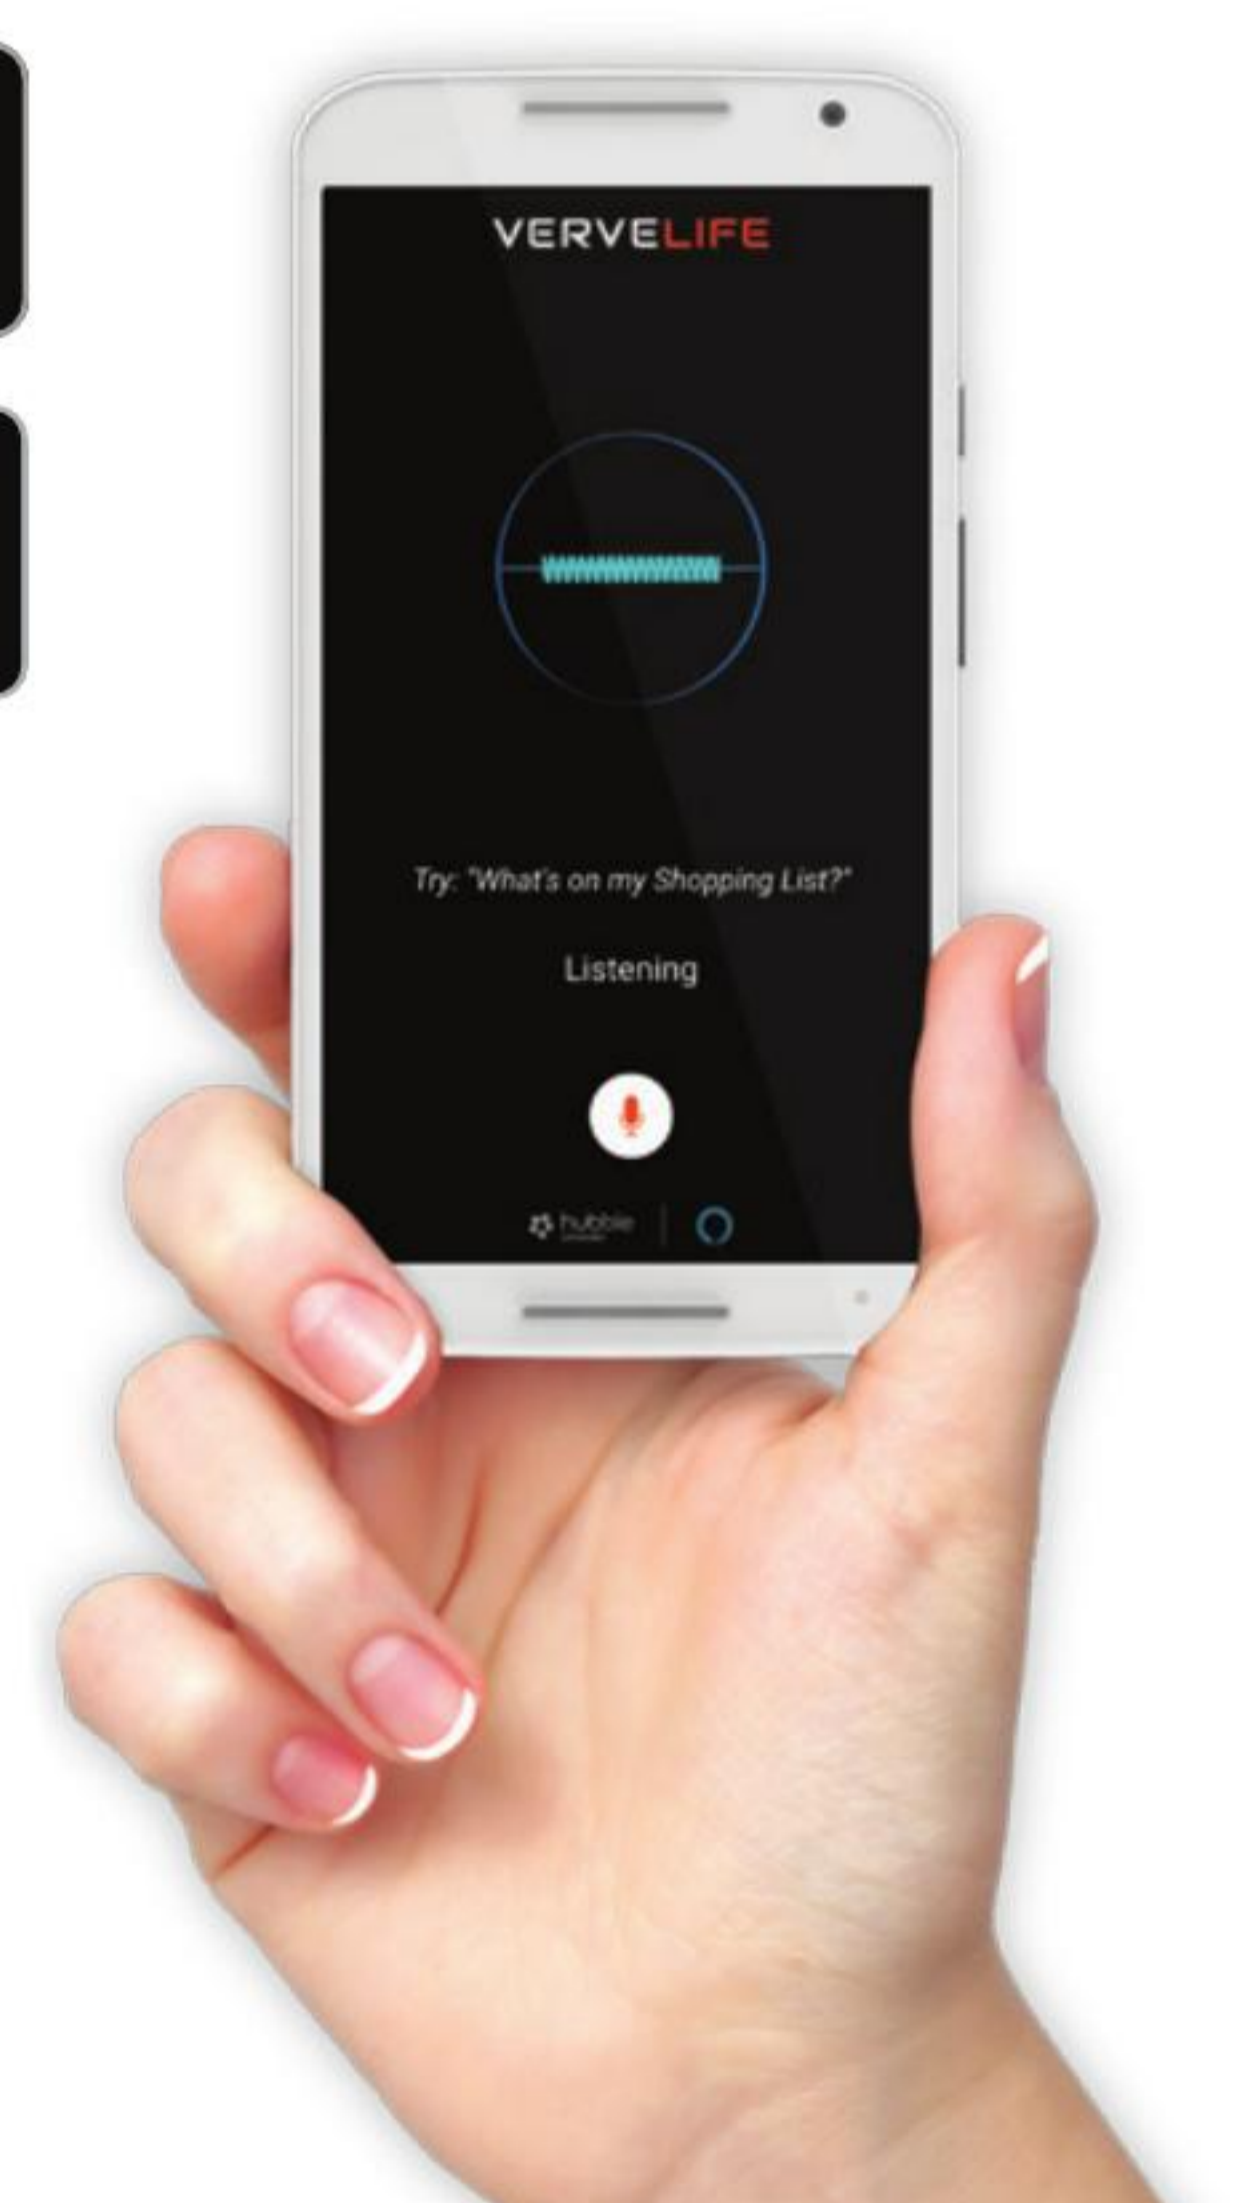

# VERVEBUDS 100

true wireless headphones with comfort fit for long hours listening

Unlock 70,000+ Amazon Alexa skills with Hubble Connected™

14 Hours play time with the charging case<sup>2</sup>

Bluetooth® 5.0 technology

## Simple Earbuds For Your Modest Lifestyle.

Experience true wireless without breaking the bank. Verve Buds 100 is the wireless headphone that gives you the best value for your money. It features 5-hours playtime on the buds + 9-hours on the case, superior sound quality, handsfree calling, and faultless adaptability with voice commands such as Alexa, Siri, and Google Assistant. Its ergonomic design and IPX5 waterproof and sweatproof certification also allow you to move freely and comfortably without the worries of damaging it.