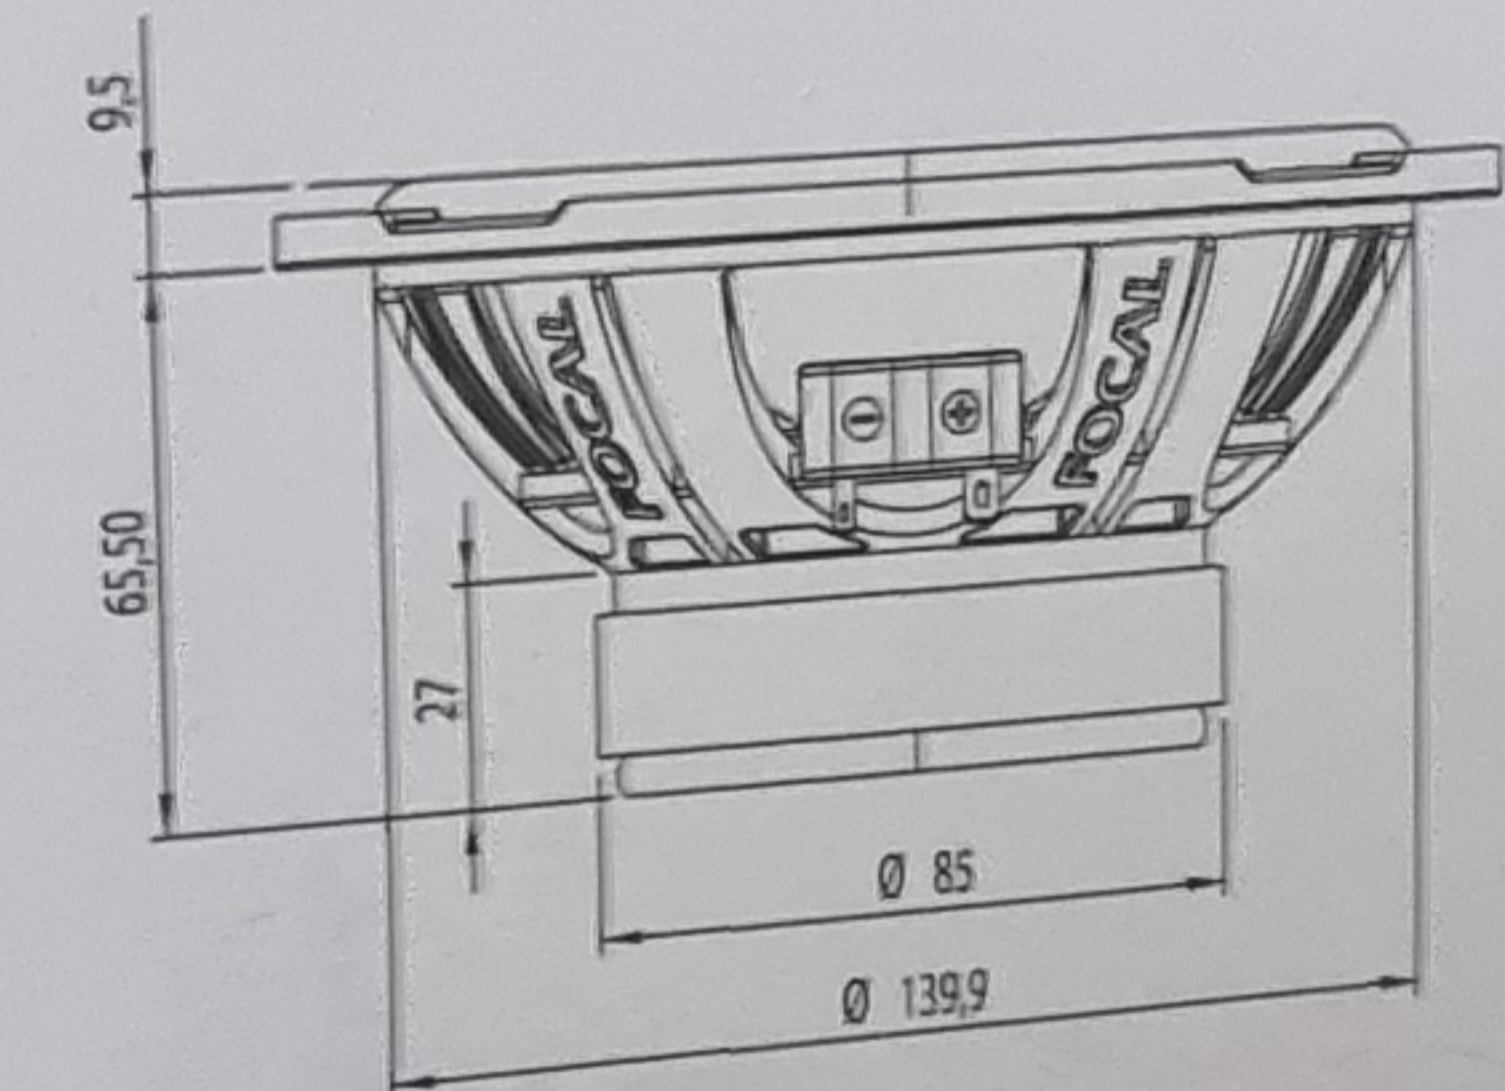

# EXPERT PS 165V1

x2

x2

x2

x2

x2

x8

x10

KPER165S05 KITPS145  
K0112  
3544052750119

Serial numbers / Numéros de série  
CHAEXA01005504

© Focal-Milab - 2014 - All rights reserved.  
Made in China