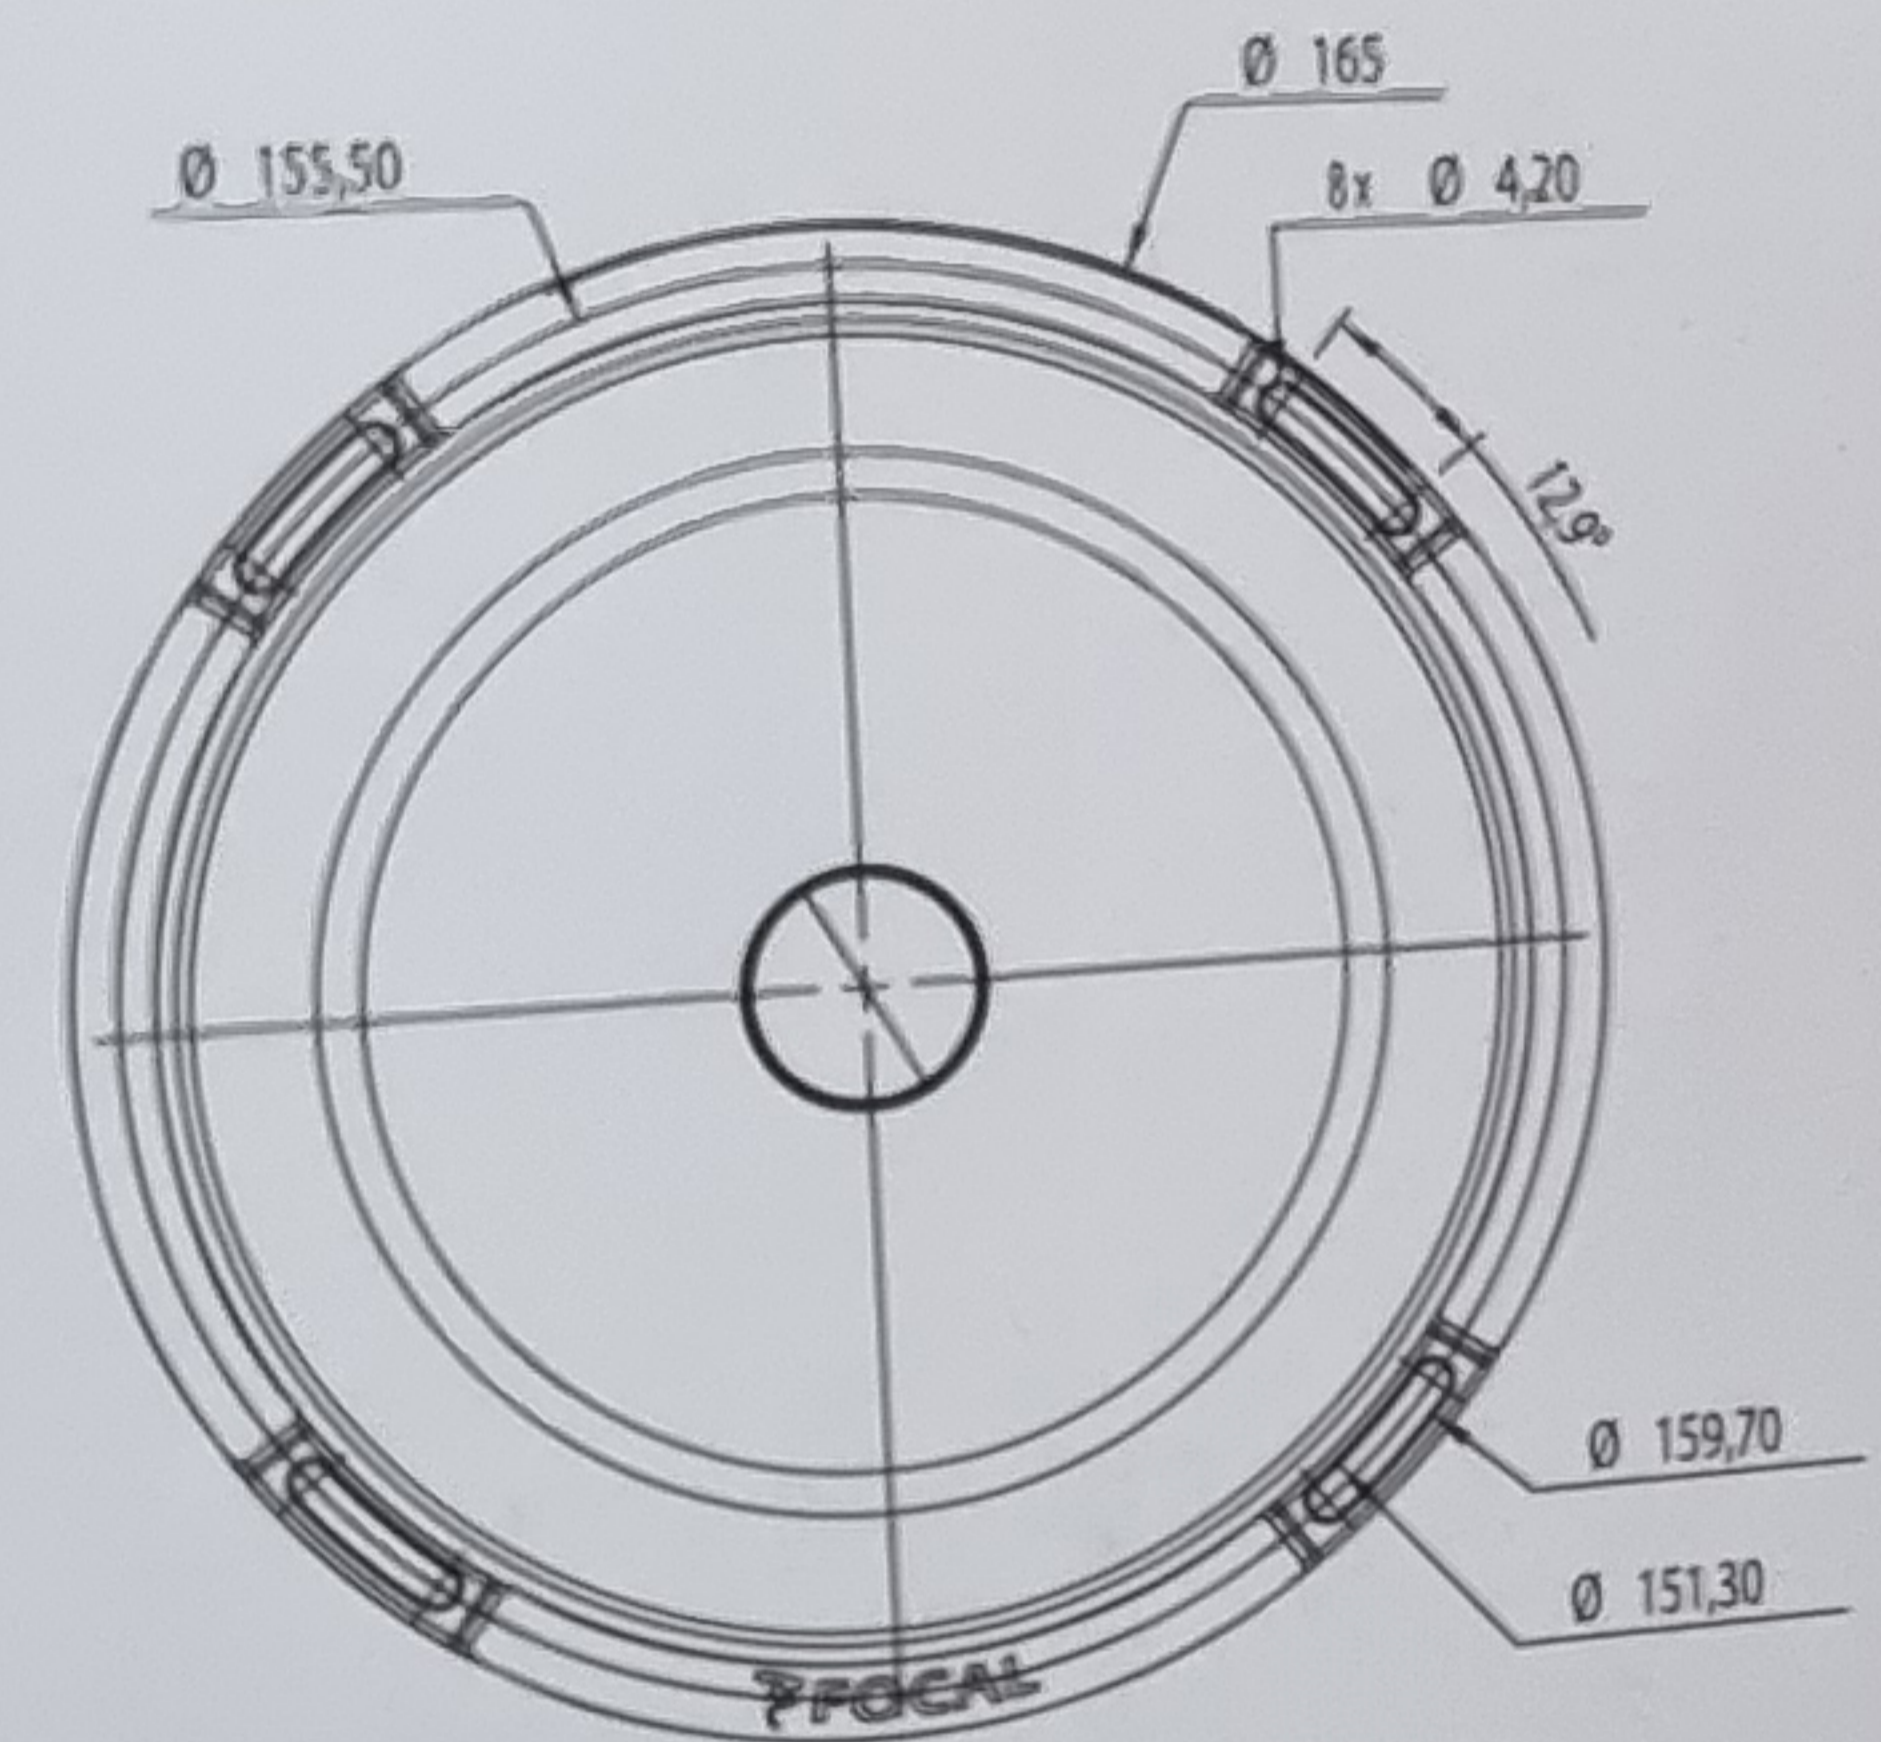

# EXPERT PS 165V1

x2

x2

x2

x2

x2

x8

x10

KPER165S05 KITPS145  
K0112  
3544052750119

Serial numbers / Numéros de série  
CHAEXA01005504

© Focal-Milab - 2014 - All rights reserved.  
Made in China