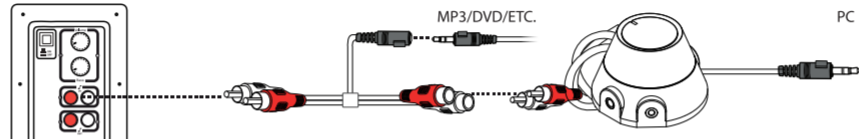

FAQ Frequently asked questions
www.trust.com/20242/faq