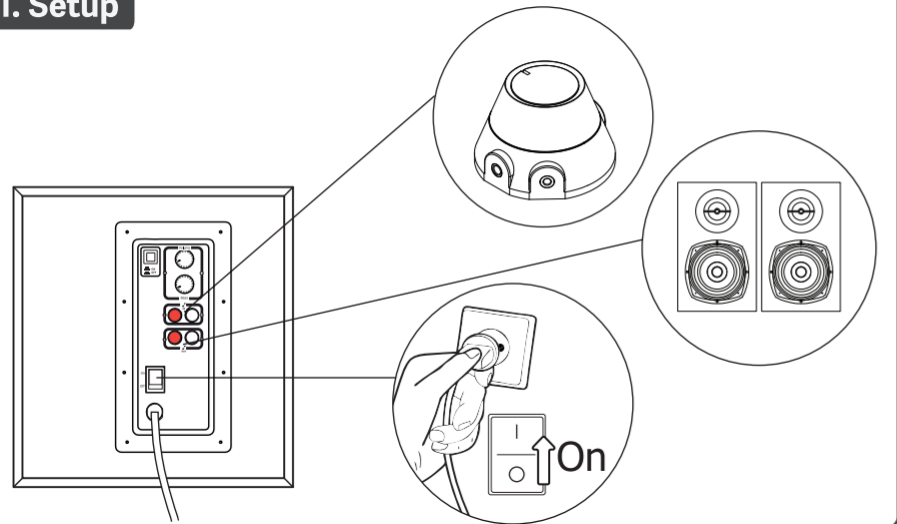

off

© 21-10-2014 Trust International B.V. All rights reserved.

Trust

2.1 Subwoofer speaker set

VIGOR | high performance sound | elegant design | for pc, smartphone, tablet

1. Setup

2. Connecting audio

3. Volume control