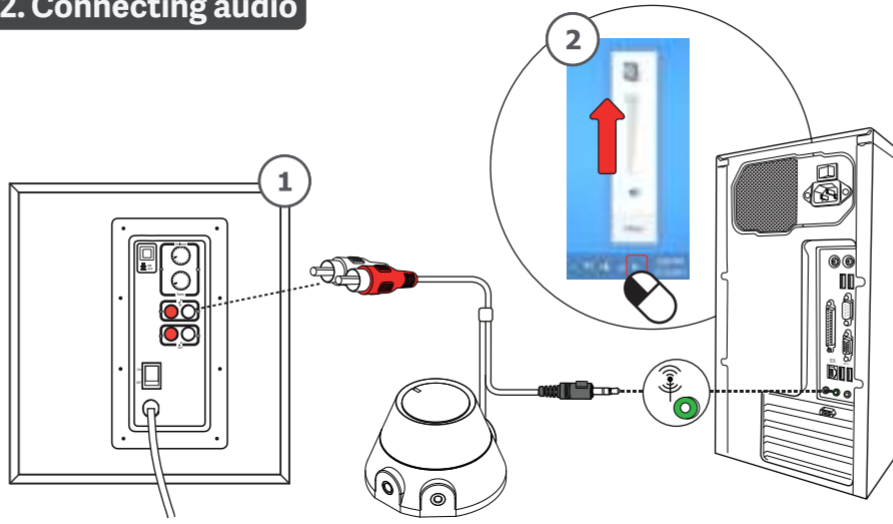

off

© 21-10-2014 Trust International B.V. All rights reserved.

Trust

2.1 Subwoofer speaker set

VIGOR | high performance sound | elegant design | for pc, smartphone, tablet

1. Setup

2. Connecting audio

3. Volume control