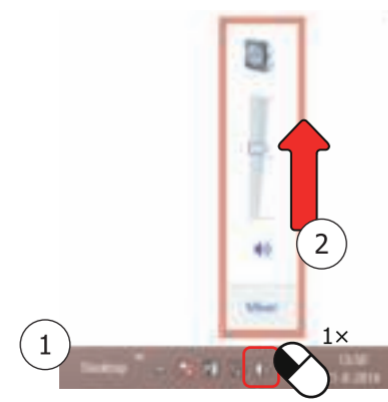

Windows 7/Vista/XP
Start here