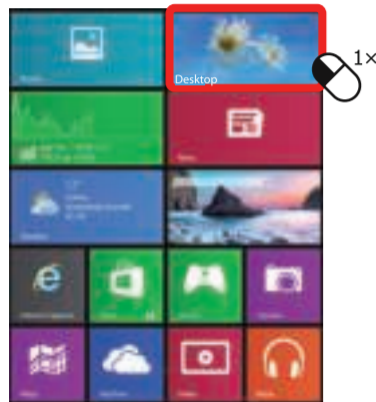

4. Installation - Windows 8/7/Vista/XP

Windows 8
Start here