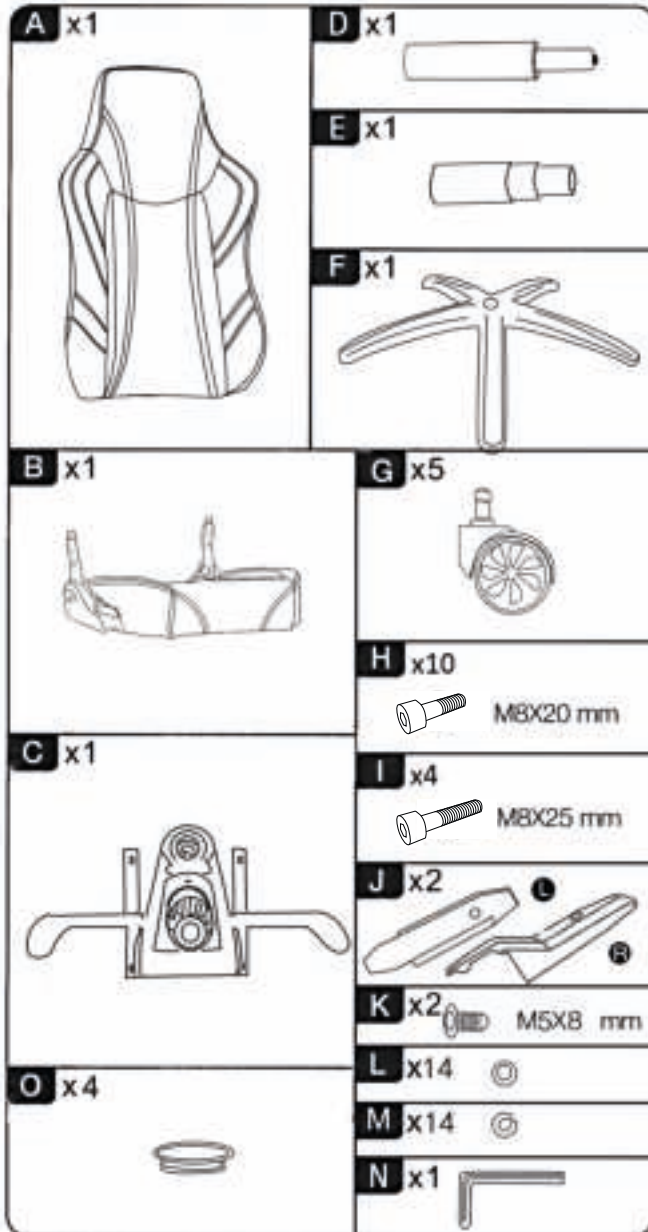

SPECS.

Color Variations:
Black with yellow deco

Chair Height: 86 cm
Chair Depth: 72 cm
Chair Width: 52,5 cm
Material: PU leather
Packaging G.W.: 26 kg
Packaging N.W.: 24 kg
Packaging size: 86 x 32,5 x 68cm
Rec. max. load capacity: 150 kg
Aurora ID: 160442

USP

- L format – extra wide seat
- Max. recommended load capacity of 150 kg.
- Built-in adjustable lumbar support
- Belts in seat/back for better comfort + ergonomics
- Extra durable cold-rolled steel frame
- High quality cold foam (high ventilation ability)
- Sturdy breathable PU leather
- Strong steel base
- Adjustable 3D armrests
- 165° adjustable/lockable back rest
- Multi-function lift

RECOMMENDED MAX
LOAD CAPACITY: 150 KG

20 DEGREE TILT/ROCK

ADJUSTABLE 3D ARMREST

UP/DOWN ADJUSTMENT

PRO BELT SUPPORT

STRONG STEEL BASE

165 DEGREE RECLINE

BREATHABLE PU LEATHER
PROVIDES HIGH AIR
CIRCULATION

STRONG CLASS 4 LIFT

NECK CUSHION INCLUDED

BUILT-IN ADJUSTABLE
LUMBAR SUPPORT

POWERFUL MULTIFUNCTIONAL
LIFT

Cleaning:

→ If you experience any stains on the chair, please apply regular leather polish onto a soft towel and rub it on the stain, until it dissolves.