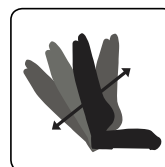

USP

- L format – extra wide seat
- Max. recommended load capacity of 150 kg.
- Built-in adjustable lumbar support
- Belts in seat/back for better comfort + ergonomics
- Extra durable cold-rolled steel frame
- High quality cold foam (high ventilation ability)
- Sturdy breathable PU leather
- Strong steel base
- Adjustable 3D armrests
- 165° adjustable/lockable back rest
- Multi-function lift

RECOMMENDED MAX
LOAD CAPACITY: 150 KG

20 DEGREE TILT/ROCK

ADJUSTABLE 3D ARMREST

UP/DOWN ADJUSTMENT

PRO BELT SUPPORT

STRONG STEEL BASE

165 DEGREE RECLINE

BREATHABLE PU LEATHER
PROVIDES HIGH AIR
CIRCULATION

STRONG CLASS 4 LIFT

NECK CUSHION INCLUDED

BUILT-IN ADJUSTABLE
LUMBAR SUPPORT

POWERFUL MULTIFUNCTIONAL
LIFT

Cleaning:

→ If you experience any stains on the chair, please apply regular leather polish onto a soft towel and rub it on the stain, until it dissolves.