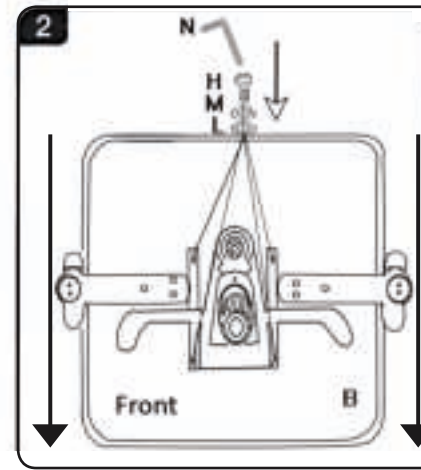

STRONG CLASS 4 LIFT

NECK CUSHION INCLUDED

BUILT-IN ADJUSTABLE
LUMBAR SUPPORT

POWERFUL MULTIFUNCTIONAL
LIFT

Cleaning:

→ If you experience any stains on the chair, please apply regular leather polish onto a soft towel and rub it on the stain, until it dissolves.