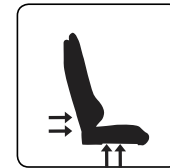

USP

- L format – extra wide seat
- Max. recommended load capacity of 150 kg.
- Built-in adjustable lumbar support
- Belts in seat/back for better comfort + ergonomics
- Extra durable cold-rolled steel frame
- High quality cold foam (high ventilation ability)
- Sturdy breathable PU leather
- Strong steel base
- Adjustable 3D armrests
- 165° adjustable/lockable back rest
- Multi-function lift

RECOMMENDED MAX
LOAD CAPACITY: 150 KG

20 DEGREE TILT/ROCK

ADJUSTABLE 3D ARMREST

UP/DOWN ADJUSTMENT

PRO BELT SUPPORT

STRONG STEEL BASE

165 DEGREE RECLINE

BREATHABLE PU LEATHER
PROVIDES HIGH AIR
CIRCULATION

STRONG CLASS 4 LIFT

NECK CUSHION INCLUDED

BUILT-IN ADJUSTABLE
LUMBAR SUPPORT

POWERFUL MULTIFUNCTIONAL
LIFT

Cleaning:

→ If you experience any stains on the chair, please apply regular leather polish onto a soft towel and rub it on the stain, until it dissolves.