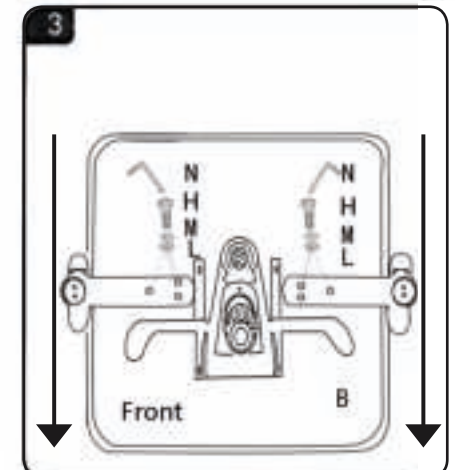

STRONG CLASS 4 LIFT

NECK CUSHION INCLUDED

BUILT-IN ADJUSTABLE
LUMBAR SUPPORT

POWERFUL MULTIFUNCTIONAL
LIFT

Cleaning:

→ If you experience any stains on the chair, please apply regular leather polish onto a soft towel and rub it on the stain, until it dissolves.