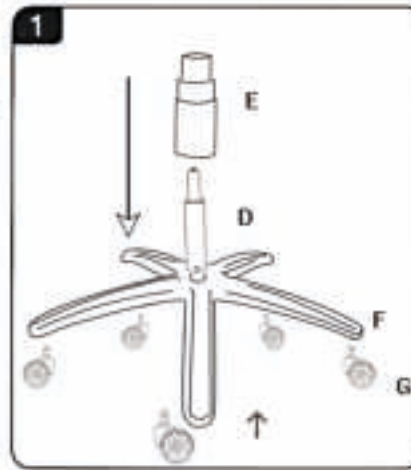

SPECS.

Color Variations:
Black with yellow deco

Chair Height: 86 cm
Chair Depth: 72 cm
Chair Width: 52,5 cm
Material: PU leather
Packaging G.W.: 26 kg
Packaging N.W.: 24 kg
Packaging size: 86 x 32,5 x 68cm
Rec. max. load capacity: 150 kg
Aurora ID: 160442

STRONG CLASS 4 LIFT

NECK CUSHION INCLUDED

BUILT-IN ADJUSTABLE
LUMBAR SUPPORT

POWERFUL MULTIFUNCTIONAL
LIFT

Cleaning:

→ If you experience any stains on the chair, please apply regular leather polish onto a soft towel and rub it on the stain, until it dissolves.