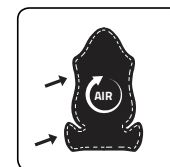

USP

- L format – extra wide seat
- Max. recommended load capacity of 150 kg.
- Built-in adjustable lumbar support
- Belts in seat/back for better comfort + ergonomics
- Extra durable cold-rolled steel frame
- High quality cold foam (high ventilation ability)
- Sturdy breathable PU leather
- Strong steel base
- Adjustable 3D armrests
- 165° adjustable/lockable back rest
- Multi-function lift

RECOMMENDED MAX
LOAD CAPACITY: 150 KG

20 DEGREE TILT/ROCK

ADJUSTABLE 3D ARMREST

UP/DOWN ADJUSTMENT

PRO BELT SUPPORT

STRONG STEEL BASE

165 DEGREE RECLINE

BREATHABLE PU LEATHER
PROVIDES HIGH AIR
CIRCULATION

STRONG CLASS 4 LIFT

NECK CUSHION INCLUDED

BUILT-IN ADJUSTABLE
LUMBAR SUPPORT

POWERFUL MULTIFUNCTIONAL
LIFT

Cleaning:

→ If you experience any stains on the chair, please apply regular leather polish onto a soft towel and rub it on the stain, until it dissolves.