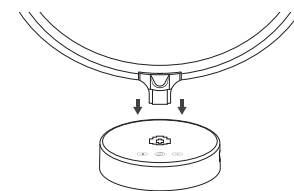

材质: 105g铜版纸

尺寸: 100*140mm

印刷: 单黑双面印刷

装订方式: 风琴折页

User Manual
Light Therapy Lamp

Dear customer,

PACKAGE CONTENTS

SAFETY INSTRUCTIONS

INSTALLATION

Installation Instructions

Installation steps

- EN -