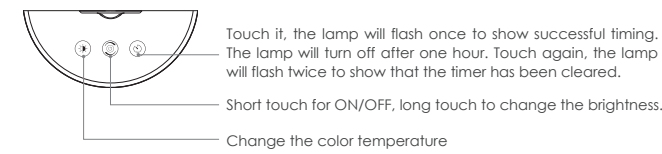

USAGE

SPECIFICATION

Model Nr.	VL-ML-TDWW24W01
Material	Aluminium + Silica gel
Voltage	AC100-240V 50/60Hz
Color Temperature	2700K-4000K-6500K
Wattage	24W(max)
Brightness	700LM
Dimmable	Yes(5%-100%)
Color rendering Index	98
Touch Control	Yes
Timer	1 Hour
USB Port	Yes, Output: 5V 2A

- EN -

Sehr geehrte(r) Kunde/Kundin,

PACKUNGSINHALT

SICHERHEITSHINWEISE

INSTALLATION

Installation Einleitung

Installationschritte