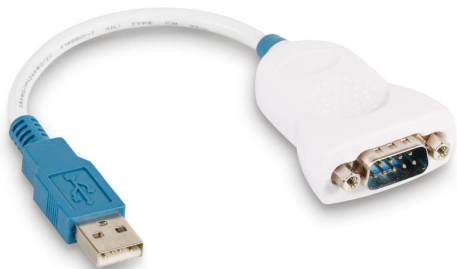

KERN AFH 13

RS232 to USB converter for SET-01, SET-01 plastic, black

Category

Brand	KERN
Product category	Balances
Product group	Converter

Approval

CE mark	✓
---------	---

Construction

Material housing	plastic
------------------	---------