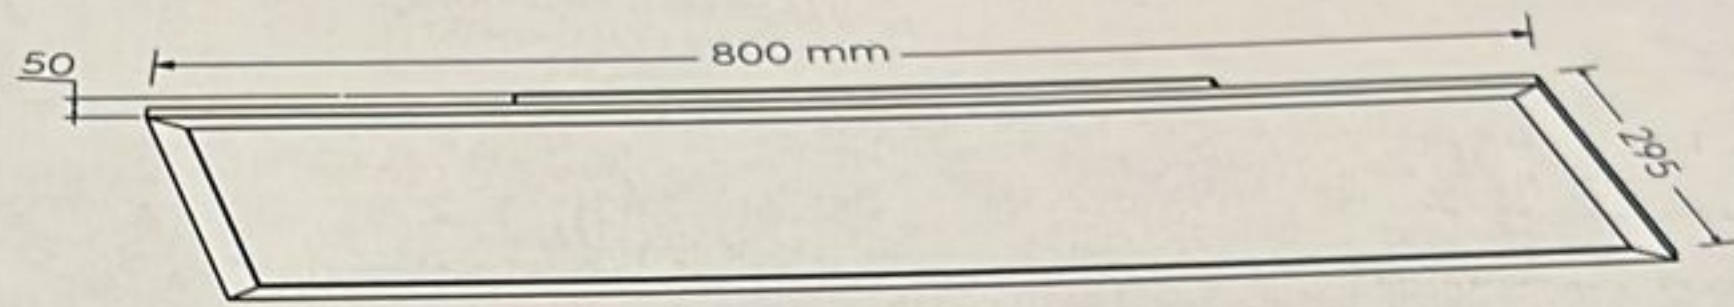

R62328032

ALPHA

230V~50Hz
incl. 1x LED 34W
class II

4000 lm
3000 K
>80 CRI
30000 H
15000x ON/OFF

reality-leuchten.de/
R62328032

www.reality-leuchten.de

CE

PACKAGING MADE OUT OF
80%
RECYCLED
MATERIAL