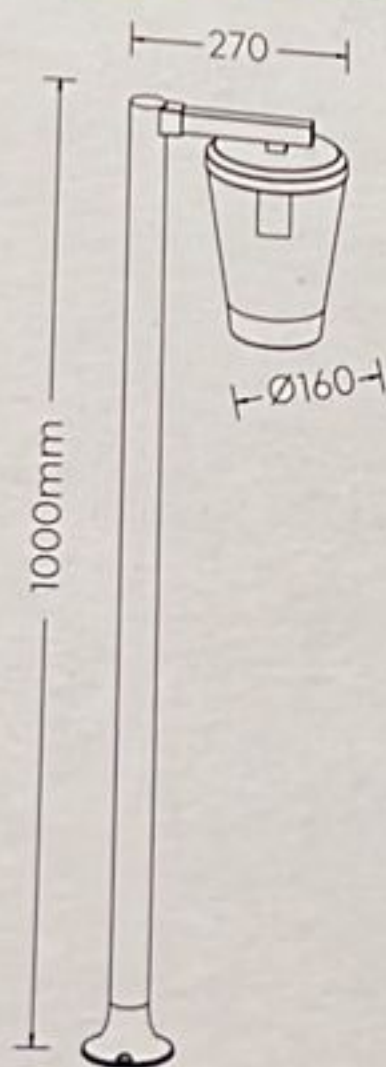

### CAVADO

230V~50Hz  
excl. 1x E27 - max. 40W  
class I

trio-lighting.com/  
411060142

www.trio-lighting.com

LIGHTING FOR YOU