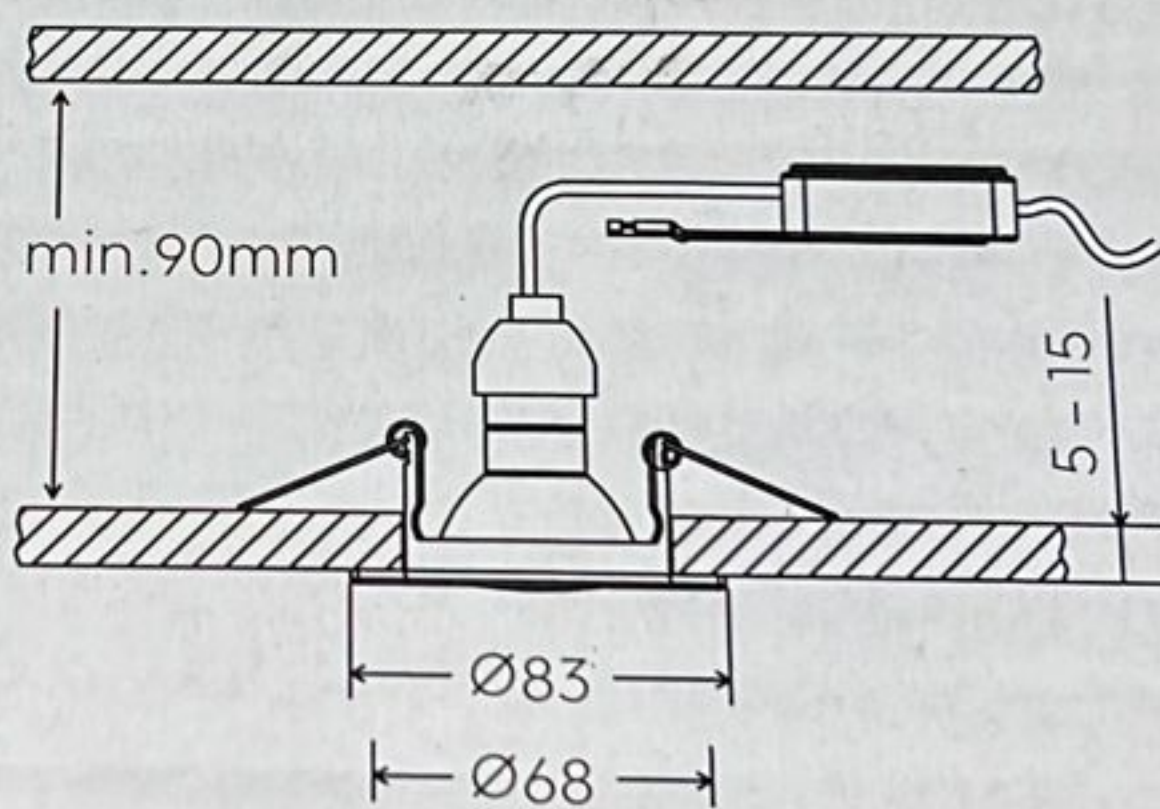

TRIO
LIGHTING FOR YOU

650100108

trio-lighting.com/
650100108

JURA

230V~50Hz
excl. 1x GU10 - max. 15W

 class II

www.trio-lighting.com

CE