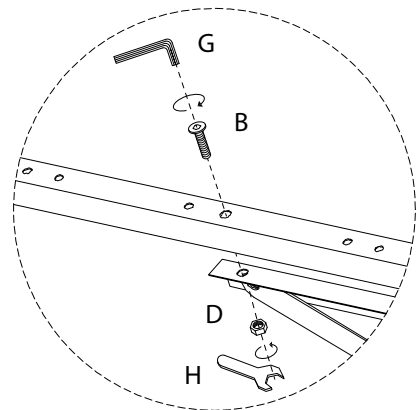

Assembly instructions for the bed frame, including tool requirements, time, and personnel.

**Tools:** An icon shows an Allen key and a wrench inside a circle, with a crossed-out power drill icon next to it, indicating that manual tools are required and power tools should not be used.

**Warning:** A warning triangle with an exclamation mark is positioned above the tool icons.

**Time:** A clock icon is shown next to the text "45'", indicating the estimated assembly time.

**Personnel:** An icon of a person is shown next to the number "2", indicating that two people are required for assembly.

3

4

5

6

7

8

9

H  
  
x 1