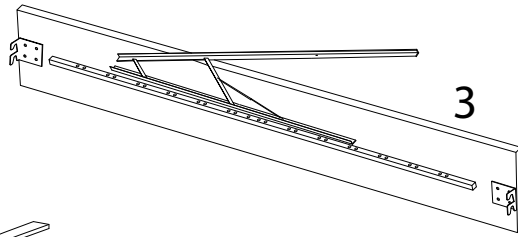

1

L

3

L

4x12

9

2

L

L

K

7

8

K

K

8

K

7

M