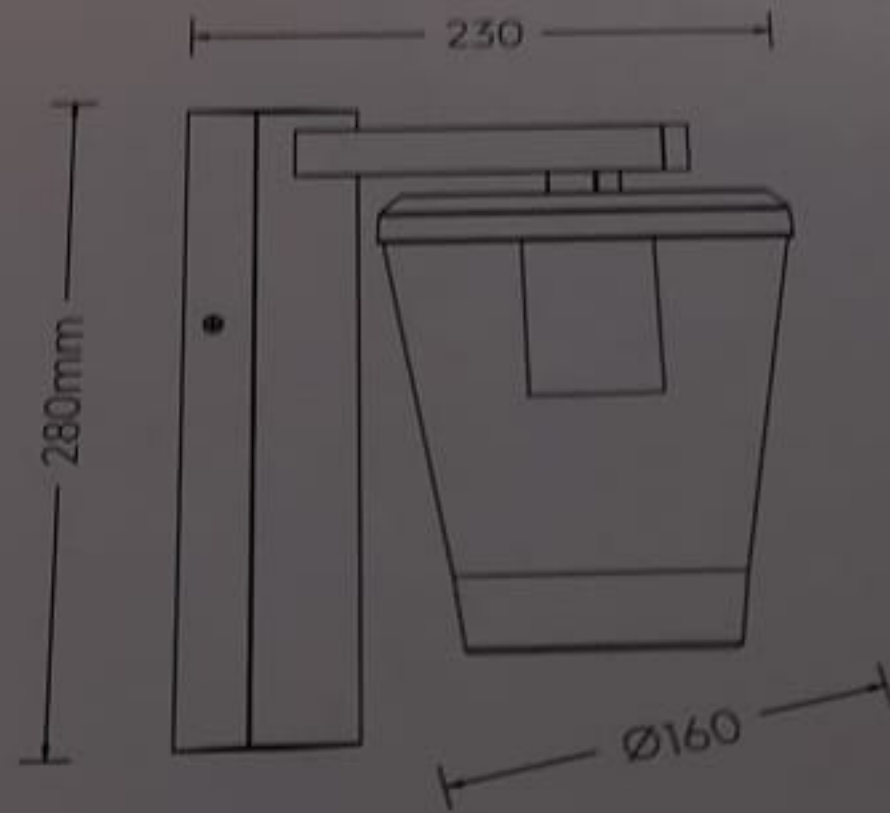

TRIO
LIGHTING FOR YOU

OUTDOOR

4 017807 506174

211060142

CAVADO

230V~50Hz
excl. 1x E27 - max. 40W

 class I

trio-lighting.com/
211060142