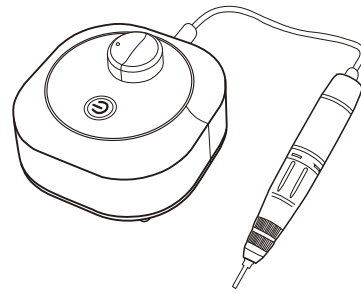

NAIL MASTER

JMD-102PRO

USER MANUAL

User's Instruction

1. Nail Master

Nail Master is an idea filing tool set for nail decoration .it has forward and reverse dual direction rotations for left or right handed nail technicians, from 0-35000rpm adjustable speed ,quiet&smooth operation handpiece with a flexible extension, which is convenient to use for finishing the nails .

2. Technical specifications:

Voltage :100V-240V

Power:30W

Collect:2.35mm (3/32")

Rated Speed: Up to35000RPM

One set including: Power Box,
Quick-change Hand piece, bits

Operation Steps:

1. Press the switch button for 3 seconds until the indicator light is on and flashes slowly, which means the Machine comes to stand by mode.
2. Press the switch button again, the indicator light turns to blue which means the bit starts to spin forward.
3. Spin the speed control knob to adjust the speed.
4. To let the bit spin reverse, press the switch again and the indicator light turns to red.
5. After finishing working, press switch button for 3 seconds until the machine comes to standby mode.
6. Press the switch button again for 3 seconds until the indicator light turns off and then the machine shuts down.

Smart Electric Nail Drill Machine

OVERVIEW

PANTONE 2725U

PANTONE 2705U

PANTONE 76705U

POWER SWITCH

SPEED KNOB

Main Features:

1. Smart, high-tech design; one button to control start and stop.
2. Alternate light colors indicate FWD/REV spinning direction.
3. The bits box is designed to be inlaid in the machine to store the bits, where it also serves as a hand piece to hold the drill.
4. Imported motor adapted to ensure that the drill is efficient and quiet.