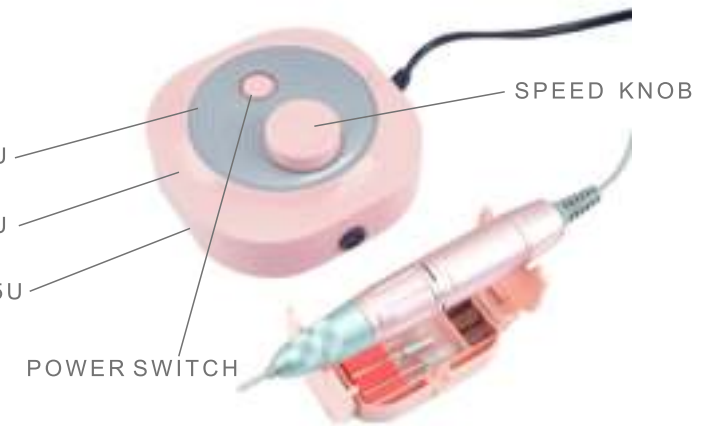

NAIL MASTER

JMD-102PRO

USER MANUAL

User's Instruction

1. Nail Master

Nail Master is an idea filing tool set for nail decoration .it has forward and reverse dual direction rotations for left or right handed nail technicians, from 0-35000rpm adjustable speed ,quiet&smooth operation handpiece with a flexible extension, which is convenient to use for finishing the nails .

2. Technical specifications:

Voltage :100V-240V

Power:30W

Collect:2.35mm (3/32")

Rated Speed: Up to35000RPM

One set including: Power Box,
Quick-change Hand piece, bits

Operation Steps:

1. Press the switch button for 3 seconds until the indicator light is on and flashes slowly, which means the Machine comes to stand by mode.
2. Press the switch button again, the indicator light turns to blue which means the bit starts to spin forward.
3. Spin the speed control knob to adjust the speed.
4. To let the bit spin reverse, press the switch again and the indicator light turns to red.
5. After finishing working, press switch button for 3 seconds until the machine comes to standby mode.
6. Press the switch button again for 3 seconds until the indicator light turns off and then the machine shuts down.

Smart Electric Nail Drill Machine

OVERVIEW

PANTONE 2725U

PANTONE 2705U

PANTONE 76705U

POWER SWITCH

SPEED KNOB

Main Features:

1. Smart, high-tech design; one button to control start and stop.
2. Alternate light colors indicate FWD/REV spinning direction.
3. The bits box is designed to be inlaid in the machine to store the bits, where it also serves as a hand piece to hold the drill.
4. Imported motor adapted to ensure that the drill is efficient and quiet.