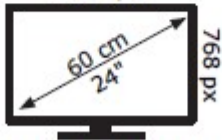

# ENERGY

TOSHIBA

24WA2063DG

**22** kWh/1000h

ABCDEF**G**

**22** kWh/1000h

1366 px

2019/2013